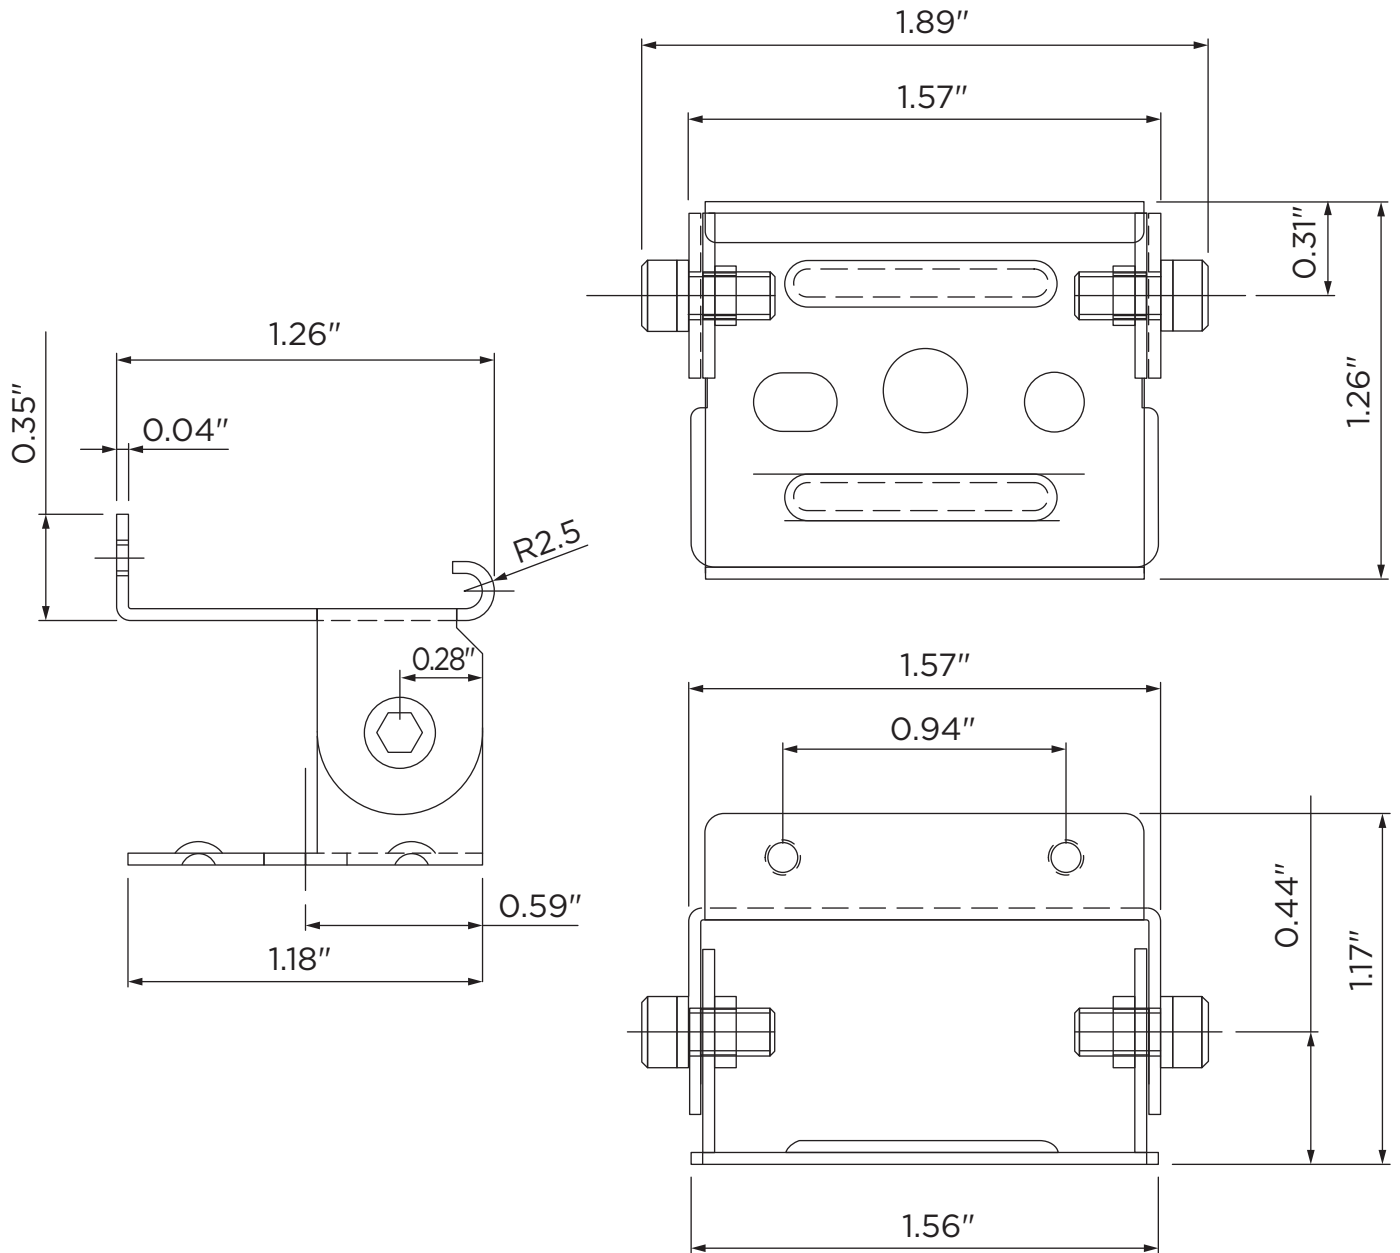

Adjustable Bracket

Specifications are correct at the time of publishing, but may be modified or improved in accordance with current electrical, safety or manufacturing methods without notification.