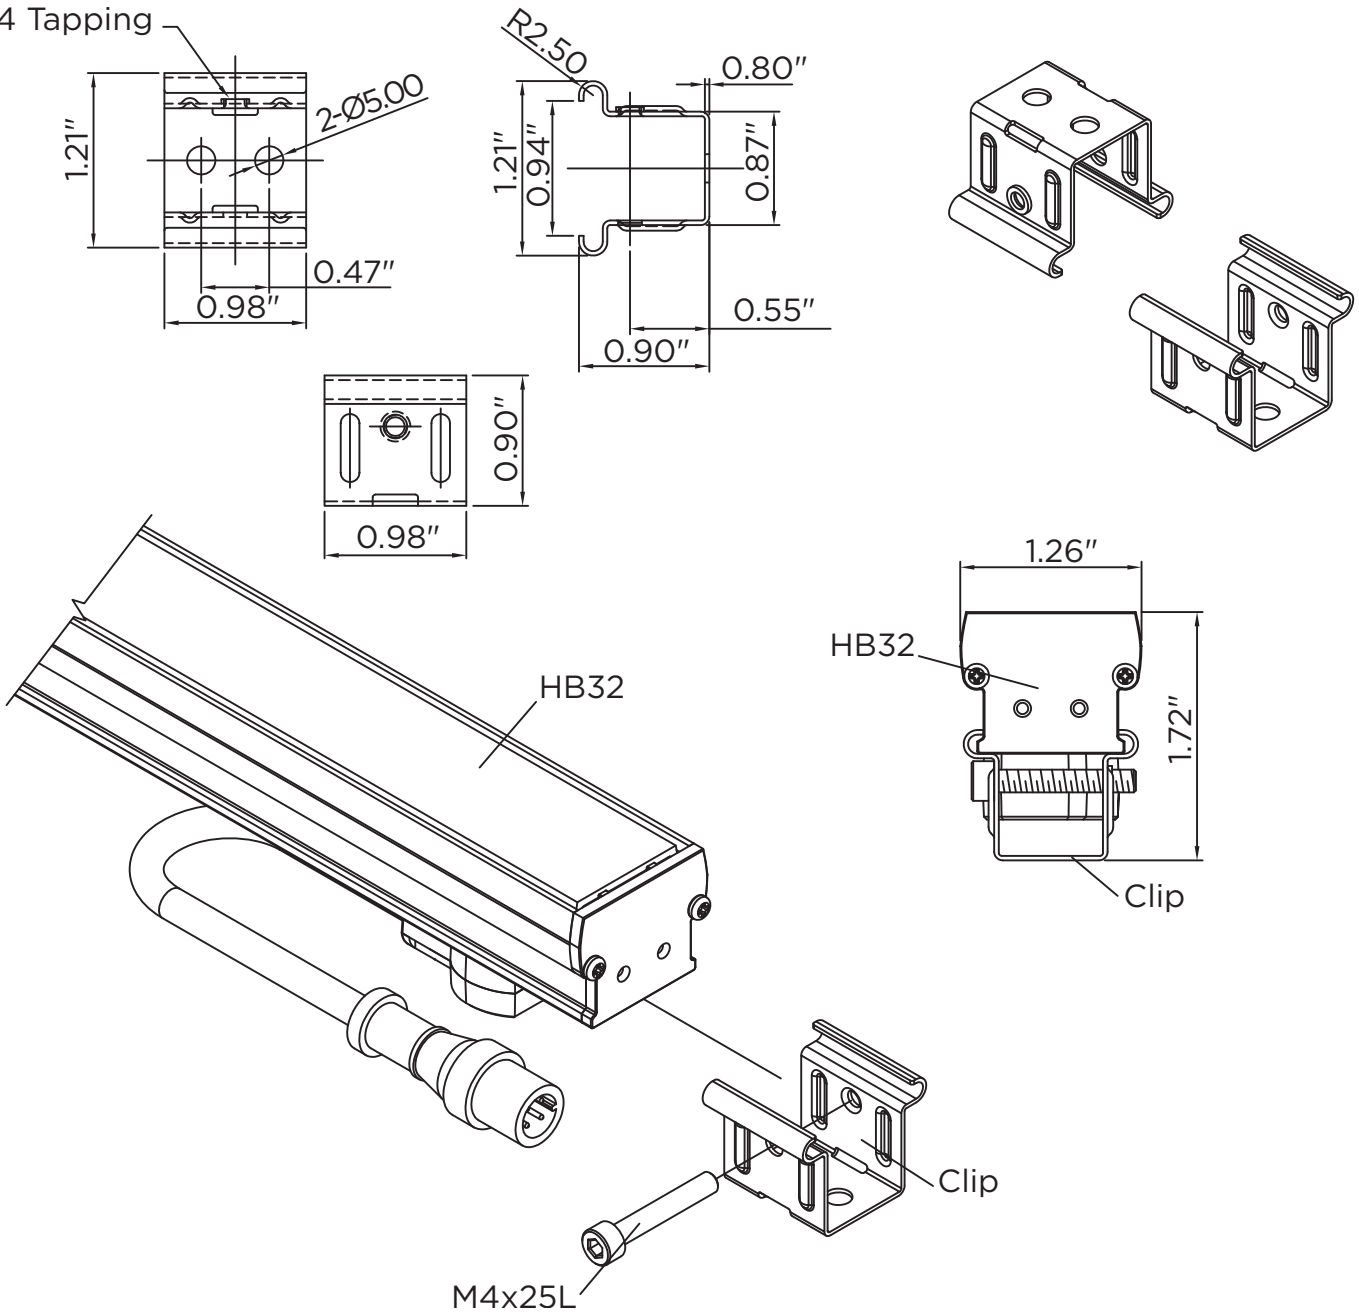

Example: 4300-12-S-RGB-P-24V-D-15-SO-SB

ACCESSORIES

Part No.	Description
Starter Cable - Connect Fixture to Power Supply	
OGL12SC4P	12" starter cable 24V DMX
OGL24SC4P	24" starter cable 24V DMX
OGL48SC4P	48" starter cable 24V DMX
Jumper Cable - Connect 2 fixtures	
OGL12J4P	12" Jumper Cable 24V DMX
OGL24J4P	24" Jumper Cable 24V DMX
OGL48J4P	48" Jumper Cable 24V DMX
Endcap - Put on the wirelead at the end of a run	
OGLEH	EndCap (120V or 24V) HIGH LTW end cap

Omegalume 4300

Mounting Brackets

Project	
Type	Date

Flat Bracket

M4 Tapping

Specifications are correct at the time of publishing, but may be modified or improved in accordance with current electrical, safety or manufacturing methods without notification.