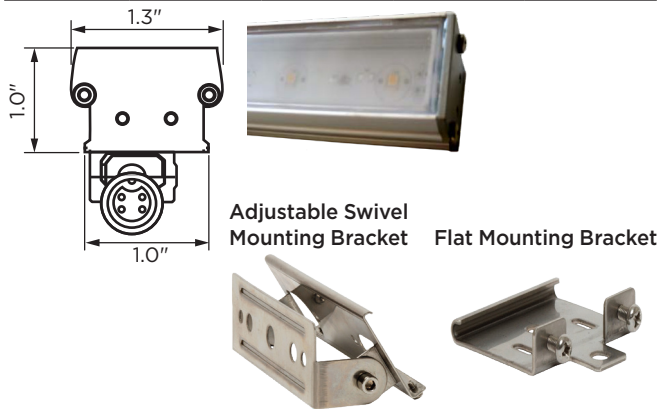

Super bright LED fixtures should be aimed away from the casual visual field to avoid glare and visual discomfort.

24VDC				
Length	12in.	24 in.	36 in.	48 in.
Color	RGB			
Optics	15°, 30°, 45°, 120°			
Voltage	24VDC			
Watts/ft	5.2W			
Wattage	5.2W	10.4W	15.6W	20.8W
Lumen/W	80 lm/W			
Max Run	18ft @ 24V			

Construction

Extruded aluminum housing.

Warranty

5 year/50,000 hour limited warranty.

Mounting

Sliding swivel mount brackets included, optional flat brackets and custom mounting available.

Environment

Wet Locations.

Certifications

UL Listed. IP66 for wet locations. Certified to CSA Standard.

ORDER GUIDE

4300		S	RGB		24V			
Series	Length	Addressing	CCT	Control	Voltage	Optics	Finish	Options
4300	12 12" 24 24" 36 36" 48 48"	S Single	RGB RGB	P PWM W Wireless	24V 24VDC	15 15° 30 30° 45 45° 120 120°	SO Silver	FB Flat Bracket SB Sliding Swivel Bracket CU Custom Bracket (specify length) N None