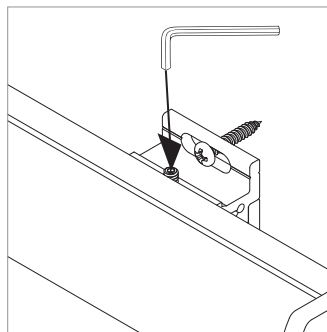

PART #	DESCRIPTION
GS3IPE-500W	GS3 IP67 Enclosure - 500W
GS3IPE-1000W	GS3 IP67 Enclosure - 1000W
GS3IPE-2000W	GS3 IP67 Enclosure - 2000W

MOUNTING INSTALLATION

Swivel Mount Two heavy duty adjustable Swivel Mounts slide along the fixture.

Angle Adjustment

- Mount each Swivel Mount with two screw(s).

- Loosen set screw(s), aim fixture and lock the set screws.

Make selections by filling out the top row or highlighting options.

GULFSTREAM 3 - WHITE