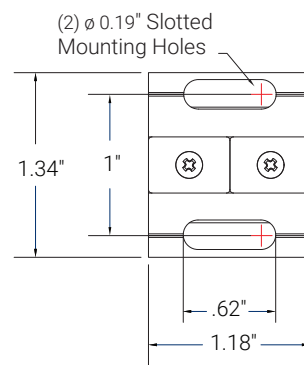

Angle Adjustment

- Mount each Swivel Mount with two screw(s).

- Loosen set screw(s), aim fixture and lock the set screws.