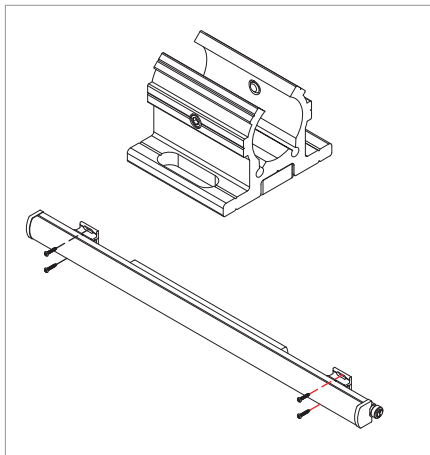

PART #	DESCRIPTION
GS3IPE-500W	GS3 IP67 Enclosure - 500W
GS3IPE-1000W	GS3 IP67 Enclosure - 1000W
GS3IPE-2000W	GS3 IP67 Enclosure - 2000W

MOUNTING INSTALLATION

Swivel Mount Two heavy duty adjustable Swivel Mounts slide along the fixture.