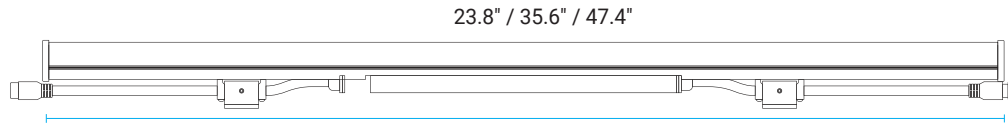

LENSING AND PHOTOMETRICS