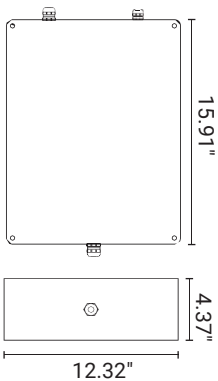

ACCESSORIES

IP67 Quick Connect Starter & Jumper Cables

Gulfstream 3® RGB

Starter Cable

Jumper Cable

End Cap

PART #	DESCRIPTION
GS3SC5P-5	GS3 Starter Cable 5ft
GS3SC5P-10	GS3 Starter Cable 10ft
GS3SC5P-15	GS3 Starter Cable 15ft
GS3SC5P-20	GS3 Starter Cable 20ft

PART #	DESCRIPTION
GS3J5P-5	GS3 Jumper Cable 5ft
GS3J5P-10	GS3 Jumper Cable 10ft
GS3J5P-15	GS3 Jumper Cable 15ft
GS3J5P-20	GS3 Jumper Cable 20ft

PART #	DESCRIPTION
GS3EC	GS3 End Cap

*Custom lengths available

DRIVER ORDERING CHART IP67 Rated, 120V-277V in -24V/48V out.

Make selections by filling out the top row to create part number. (Choose your wattage, dimming, & output voltage)

Part Number Example: BSD-40-CV-U-N-N-MW-24V

BSD	____	CV	U	____	N	MW	____
	WATTAGE			DIMMING			OUTPUT VOLTAGE
	40			N (NON DIMMING)			24V
	60			D1 (0-10V DIMMING)			48V
	100						
	120						
	150						
	185						
	320						
	480						
	600						
	1000						
	1500*						
	2500*						

*1500W & 2500W rated for indoor use only

IP67 Enclosure

IP67 ENCLOSURE SPECIFICATIONS

Input Voltage	120-277V AC
Input Data	DMX 512 / ON/OFF
Output	DC + DMX 512 / DC + ON/OFF
Output Wattage	500W / 1000W / 2000W
Weight	Max. 22lbs
Operating Temperature	min -20°C, max 60°C
Storage Temperature	min -40°C, max 85°C
Ingress	IP67

PART #	DESCRIPTION
GS3IPE-500W	GS3 IP67 Enclosure - 500W
GS3IPE-1000W	GS3 IP67 Enclosure - 1000W
GS3IPE-2000W	GS3 IP67 Enclosure - 2000W