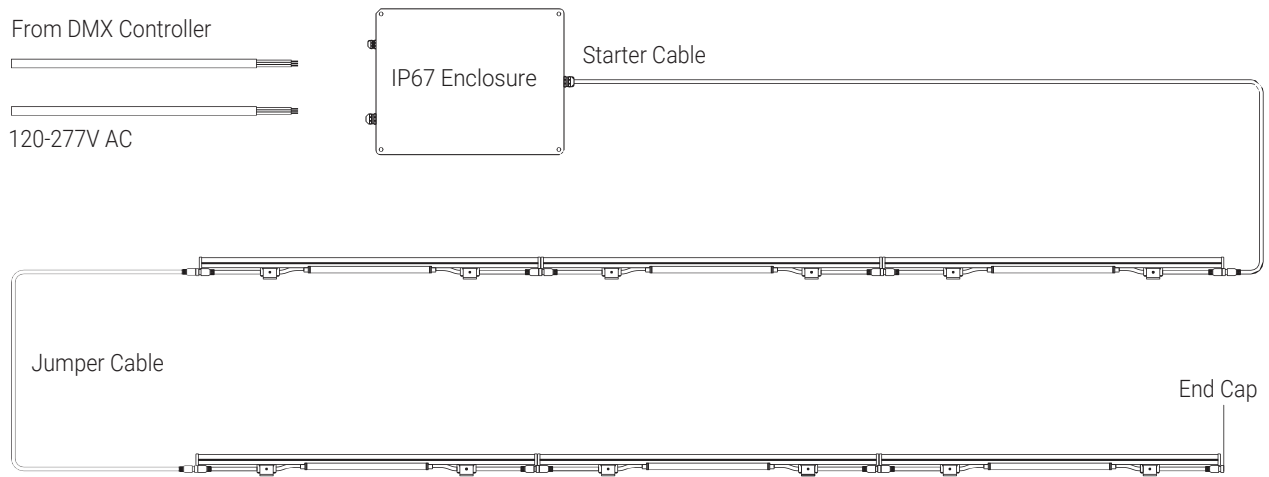

PART #	DESCRIPTION
GS3IPE-500W	GS3 IP67 Enclosure - 500W
GS3IPE-1000W	GS3 IP67 Enclosure - 1000W
GS3IPE-2000W	GS3 IP67 Enclosure - 2000W

MOUNTING INSTALLATION

Swivel Mount Two heavy duty adjustable Swivel Mounts slide along the fixture.