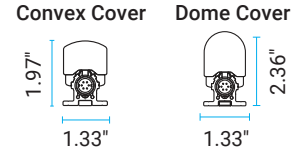

LENSING AND PHOTOMETRICS