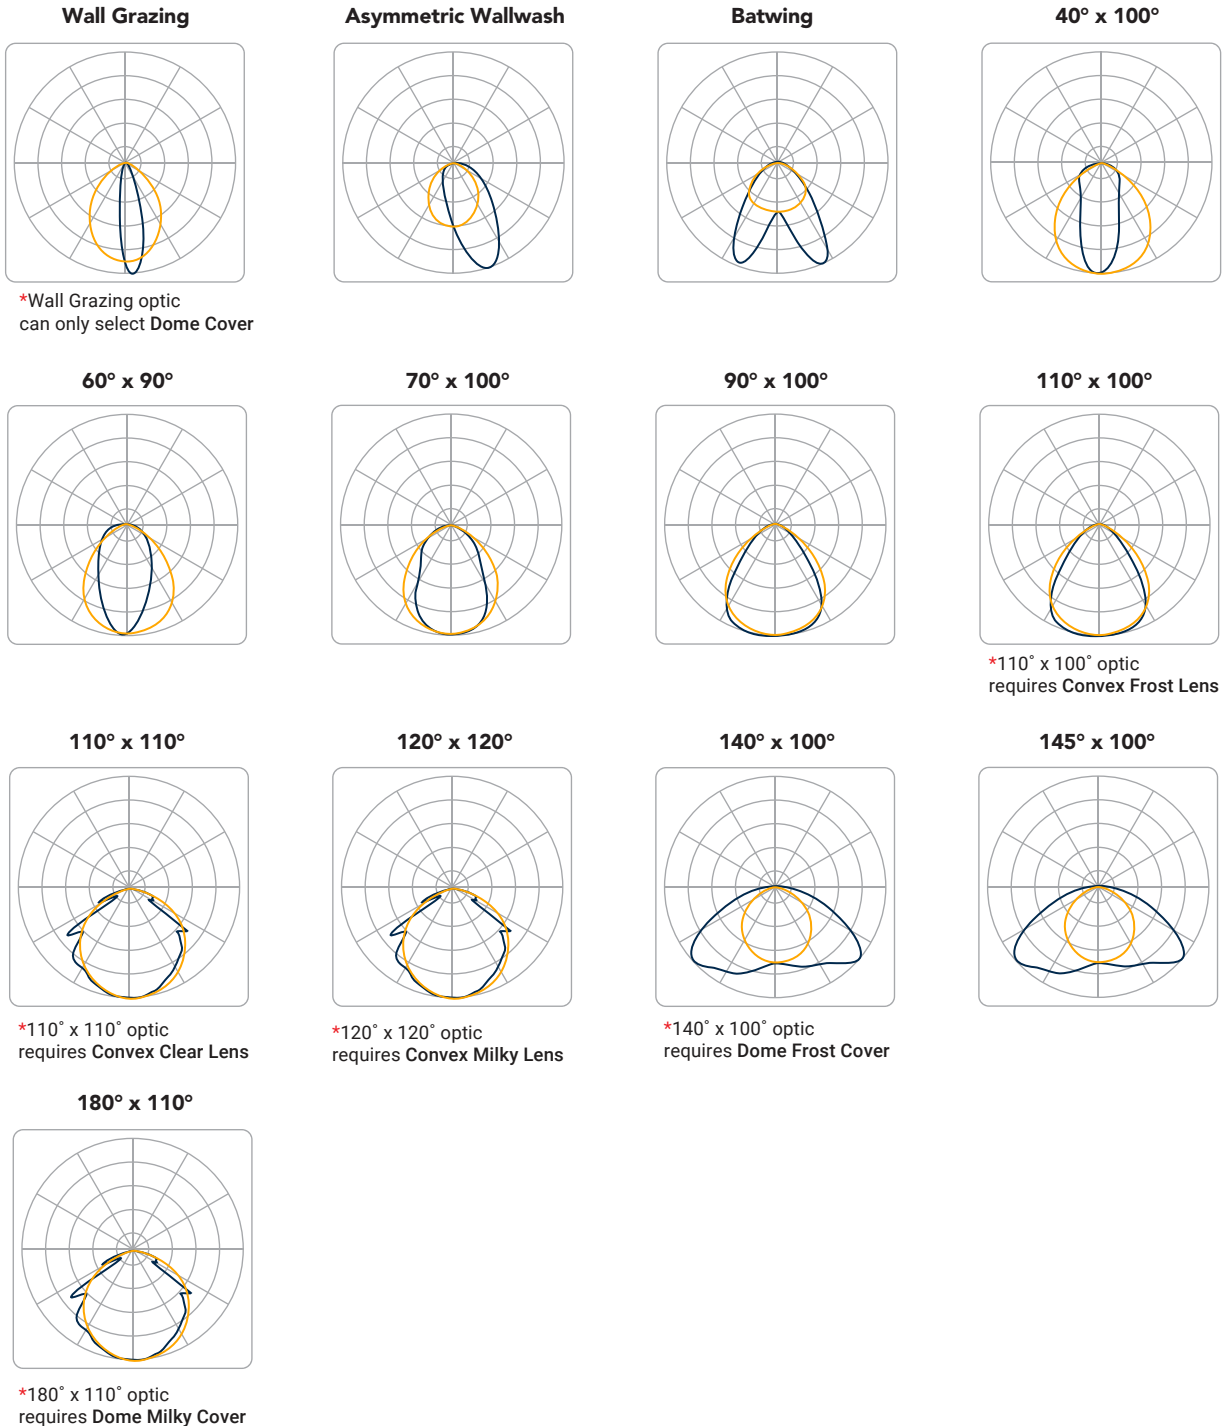

LENSING AND PHOTOMETRICS

ACCESSORIES

IP67 Quick Connect Starter & Jumper Cables

Gulfstream 3® RGB

Starter Cable

Jumper Cable

End Cap

PART #	DESCRIPTION
GS3SC5P-5	GS3 Starter Cable 5ft
GS3SC5P-10	GS3 Starter Cable 10ft
GS3SC5P-15	GS3 Starter Cable 15ft
GS3SC5P-20	GS3 Starter Cable 20ft

PART #	DESCRIPTION
GS3J5P-5	GS3 Jumper Cable 5ft
GS3J5P-10	GS3 Jumper Cable 10ft
GS3J5P-15	GS3 Jumper Cable 15ft
GS3J5P-20	GS3 Jumper Cable 20ft

PART #	DESCRIPTION
GS3EC	GS3 End Cap

*Custom lengths available

DRIVER ORDERING CHART IP67 Rated, 120V-277V in -24V/48V out.

Make selections by filling out the top row to create part number. (Choose your wattage, dimming, & output voltage)

Part Number Example: BSD-40-CV-U-N-N-MW-24V

BSD	____	CV	U	____	N	MW	____
	WATTAGE			DIMMING			OUTPUT VOLTAGE
	40			N (NON DIMMING)			24V
	60			D1 (0-10V DIMMING)			48V
	100						
	120						
	150						
	185						
	320						
	480						
	600						
	1000						
	1500*						
	2500*						

*1500W & 2500W rated for indoor use only

IP67 Enclosure

IP67 ENCLOSURE SPECIFICATIONS

Input Voltage	120-277V AC
Input Data	DMX 512 / ON/OFF
Output	DC + DMX 512 / DC + ON/OFF
Output Wattage	500W / 1000W / 2000W
Weight	Max. 22lbs
Operating Temperature	min -20°C, max 60°C
Storage Temperature	min -40°C, max 85°C
Ingress	IP67

PART #	DESCRIPTION
GS3IPE-500W	GS3 IP67 Enclosure - 500W
GS3IPE-1000W	GS3 IP67 Enclosure - 1000W
GS3IPE-2000W	GS3 IP67 Enclosure - 2000W