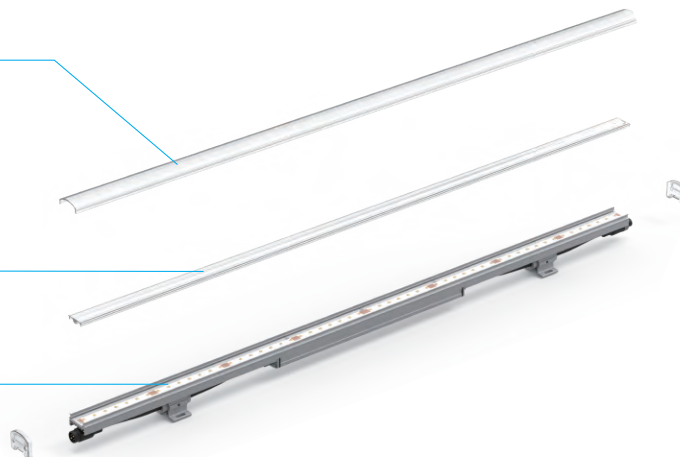

LED

- | RGB FULL COLOR

Convex Cover Dome Cover

LENS

- Wall Grazing*
- Wall Washing
- 40° x 100°
- 60° x 90°
- 70° x 100°
- 90° x 100°
- 145° x 100°
- Batwing
- Additional beam angles available with cover & lens combinations.*

ORGATECH®

High Performance - Very low profile.

Complete choice of LED outputs & added secondary optics for tru-asymmetric to batwing optics.

Long continuous runs up to 229ft (70m).

Slim rugged design - IP67

Adjustable Swivel Mount for accurate aiming.

Secondary Optic	Wall Grazing*	Wallwash Asymmetric	Batwing
Beam Angle	40° x 100°	60° x 90°	70° x 100°
	90° x 100°	110° x 100°*	110° x 110°*
	120° x 120°*	140° x 100°*	145° x 100°
	180° x 110°*		
Operating Temperature	min -4°F, max 167°F		
Storage Temperature	min -22°F, max 185°F		
Cover	Clear, Frost, Milky		

**Only GS3P/RGB and RGBW can have DMX w/ RDM. *See photometrics section for lens/cover requirements. Specifications may be modified or improved without notification.