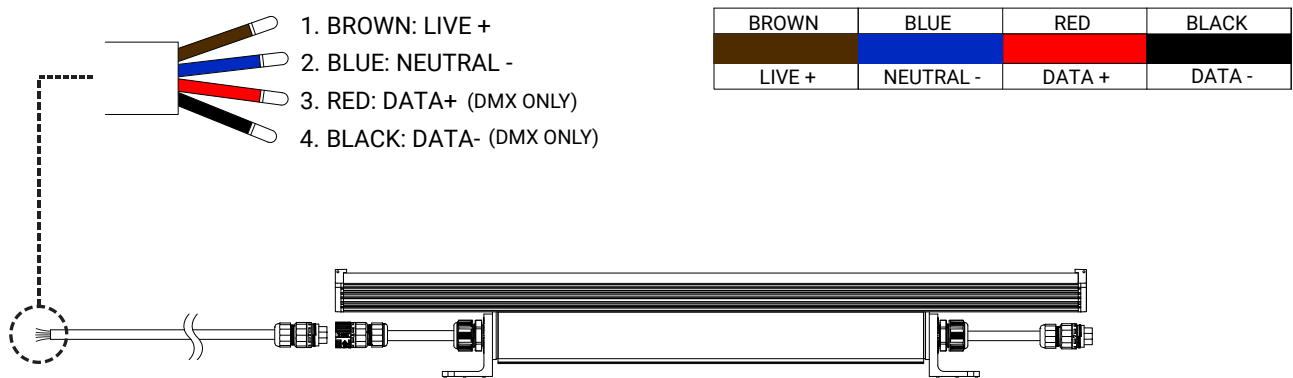

Gulfstream 1

ELECTRICAL DETAILS

Mono | 24V/48V DC

RGB/RGBW | 24V/48V DC

RGB/RGBW | 120-277V AC