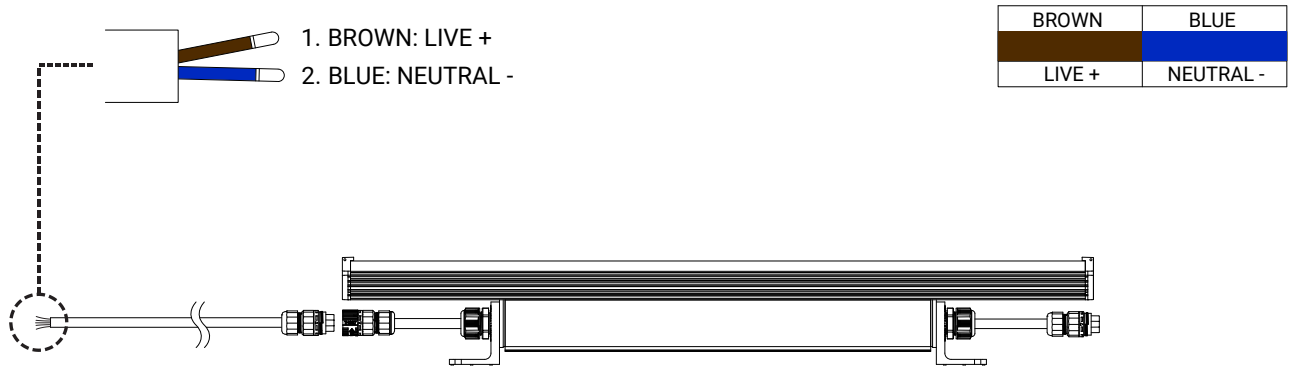

Gulfstream 1

ELECTRICAL DETAILS

Mono | 24V/48V DC

RGB/RGBW | 24V/48V DC

RGB/RGBW | 120-277V AC