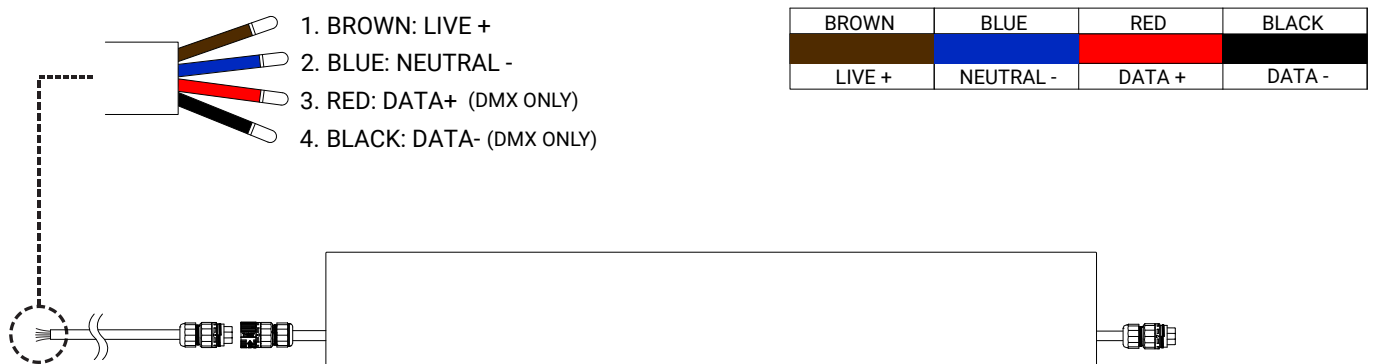

Gulfstream 2

ELECTRICAL DETAILS

Mono | 24V/48V DC

RGB/RGBW | 24V/48V DC

RGB/RGBW | 120-277V AC