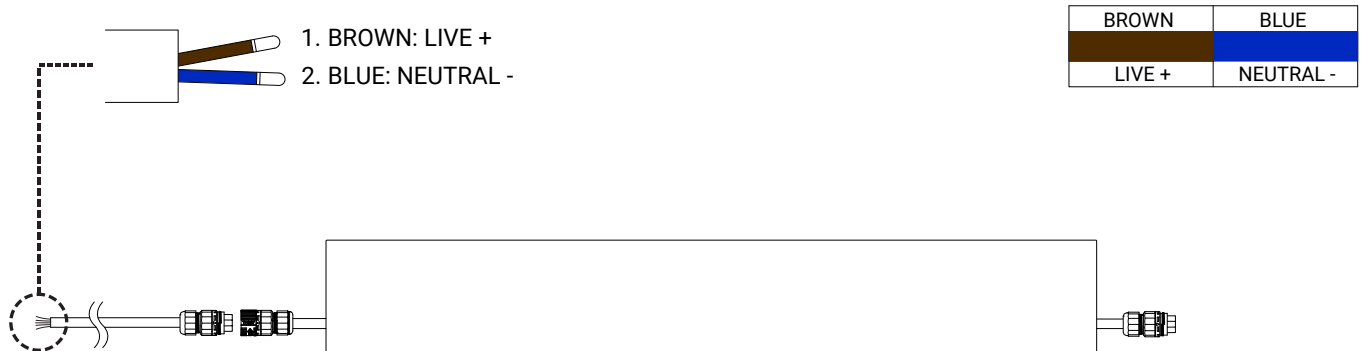

Gulfstream 2

ELECTRICAL DETAILS

Mono | 24V/48V DC

RGB/RGBW | 24V/48V DC

RGB/RGBW | 120-277V AC