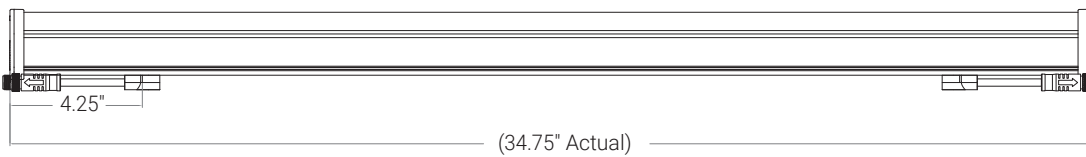

PHOTOMETRIC DATA - LS 4W/ft (based off 4ft fixture)

PHOTOMETRIC DATA - LH 8W/ft (based off 4ft fixture)

OPTICS

120°

Minatura® 1300s

FIXTURE SIZES

1ft nom.

2ft nom.

3ft nom.

4ft nom.

MOUNTING INSTALLATION

SWIVEL MOUNT

A heavy duty adjustable swivel mount with mounting plate. 1/2" nipple (can be specified) mounts directly to weatherproof canopies.

EXTENDED ARM

With swivel mount, extended arm is available in 4"-36" lengths. Power cords can be routed through arms, exiting close to the wall to connect to an adjacent j-box or other power outlet, providing a tidy installation.