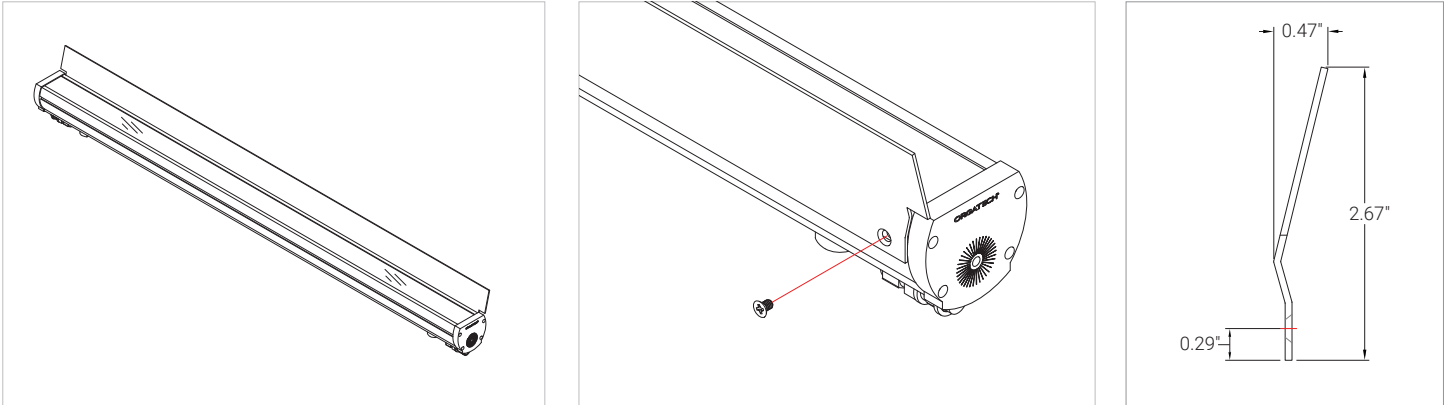

ACCESSORIES

GLARE SHIELD

Minimizes a direct glare, while maintaining the LED output.

PERMAPOST

Provides easy at-grade installation. Includes swivel mount with 1/2" nipple. Fixture must be mounted at least 4" above ground level to avoid water accumulation.