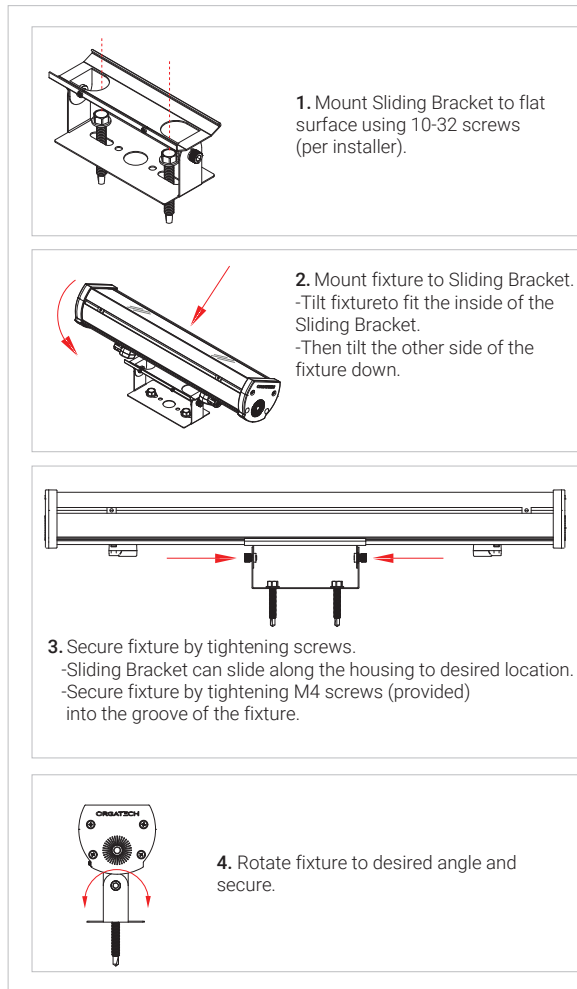

3ft nom.

4ft nom.

MOUNTING INSTALLATION

SWIVEL MOUNT

A heavy duty adjustable swivel mount with mounting plate. 1/2" nipple (can be specified) mounts directly to weatherproof canopies.

EXTENDED ARM

With swivel mount, extended arm is available in 4"-36" lengths. Power cords can be routed through arms, exiting close to the wall to connect to an adjacent j-box or other power outlet, providing a tidy installation.

EXTENDED HUB BRACKET

Available in 4"-36" lengths.

MOUNTING INSTALLATION

L-BRACKET

Surface mounts in position with No. 10 screws (not supplied). All fixtures require two brackets.

SLIDING BRACKET

Surface Mount Aluminum Sliding bracket. Designed to allow the fixture to rotate and aim 180 degrees and mount flat to any surface. Available in 3 different options. Two Brackets required for fixtures longer than 2 ft.

Specifications sheets are subject to change without notification.

ACCESSORIES

GLARE SHIELD

Minimizes a direct glare, while maintaining the LED output.

PERMAPOST

Provides easy at-grade installation. Includes swivel mount with 1/2" nipple. Fixture must be mounted at least 4" above ground level to avoid water accumulation.

STARTER CABLE

(input side)

JUMPER CABLE

(input side)

(output side)

END CAP (output side)

PART

DESCRIPTION