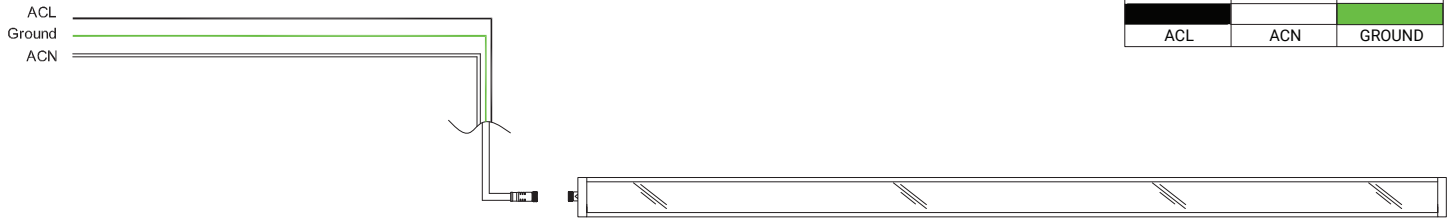

ELECTRICAL DETAILS

Non-Dimming | 3 Wire