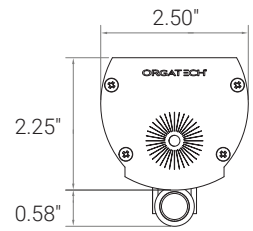

PHOTOMETRIC DATA - LS 4W/ft (based off 4ft fixture)

PHOTOMETRIC DATA - LH 8W/ft (based off 4ft fixture)

OPTICS

120°

Minatura® 1300s

FIXTURE SIZES

1ft nom.

2ft nom.

3ft nom.

4ft nom.

MOUNTING INSTALLATION

SWIVEL MOUNT

A heavy duty adjustable swivel mount with mounting plate. 1/2" nipple (can be specified) mounts directly to weatherproof canopies.

EXTENDED ARM

With swivel mount, extended arm is available in 4"-36" lengths. Power cords can be routed through arms, exiting close to the wall to connect to an adjacent j-box or other power outlet, providing a tidy installation.

EXTENDED HUB BRACKET

Available in 4"-36" lengths.

MOUNTING INSTALLATION

L-BRACKET

Surface mounts in position with No. 10 screws (not supplied). All fixtures require two brackets.

SLIDING BRACKET

Surface Mount Aluminum Sliding bracket. Designed to allow the fixture to rotate and aim 180 degrees and mount flat to any surface. Available in 3 different options. Two Brackets required for fixtures longer than 2 ft.