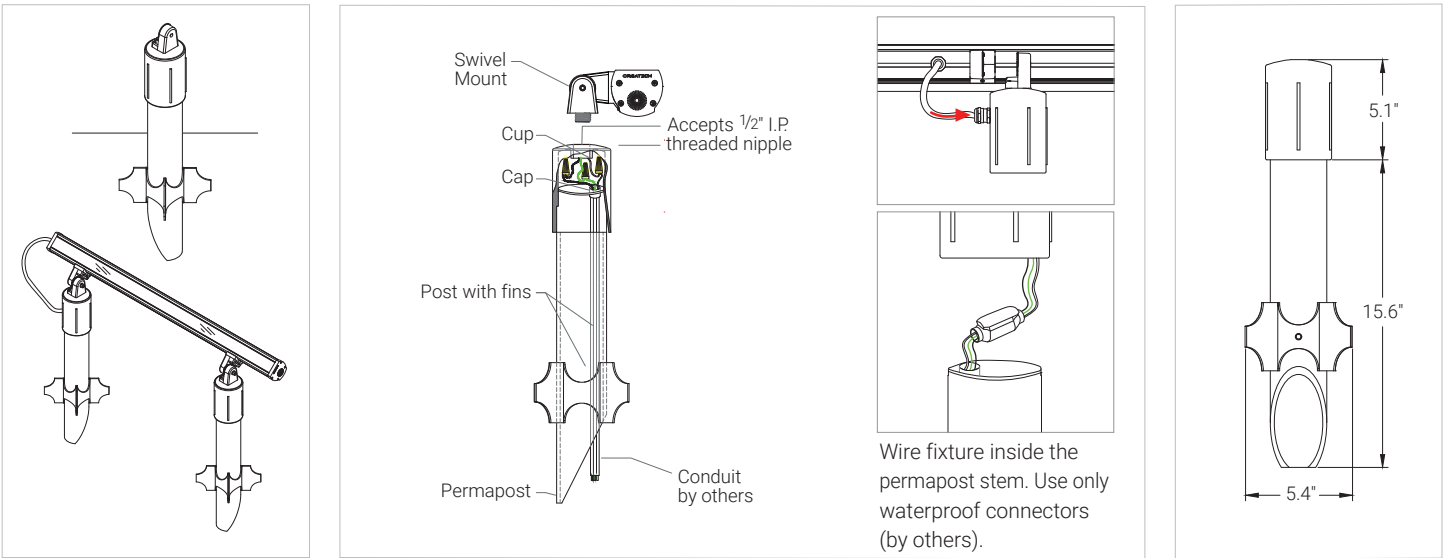

EXTENDED HUB BRACKET

Available in 4"-36" lengths.

MOUNTING INSTALLATION

L-BRACKET

Surface mounts in position with No. 10 screws (not supplied). All fixtures require two brackets.

SLIDING BRACKET

Surface Mount Aluminum Sliding bracket. Designed to allow the fixture to rotate and aim 180 degrees and mount flat to any surface. Available in 3 different options. Two Brackets required for fixtures longer than 2 ft.

Specifications sheets are subject to change without notification.

ACCESSORIES

GLARE SHIELD

Minimizes a direct glare, while maintaining the LED output.

PERMAPOST

Provides easy at-grade installation. Includes swivel mount with 1/2" nipple. Fixture must be mounted at least 4" above ground level to avoid water accumulation.

STARTER CABLE

(input side)

JUMPER CABLE

(input side)

(output side)

END CAP (output side)

PART

DESCRIPTION