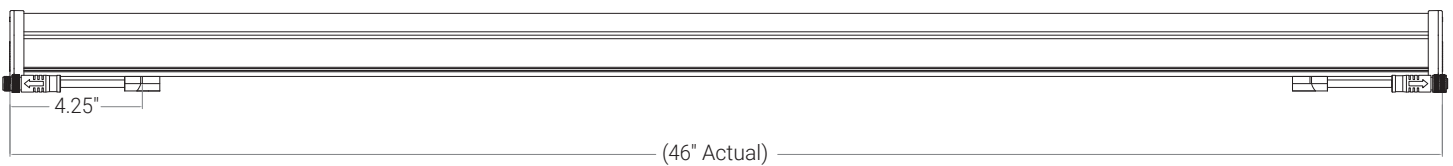

PHOTOMETRIC DATA - LS 4W/ft (based off 4ft fixture)

PHOTOMETRIC DATA - LH 8W/ft (based off 4ft fixture)

OPTICS

120°

Minatura® 1300s

FIXTURE SIZES

1ft nom.

2ft nom.

3ft nom.

4ft nom.

MOUNTING INSTALLATION

SWIVEL MOUNT

A heavy duty adjustable swivel mount with mounting plate. 1/2" nipple (can be specified) mounts directly to weatherproof canopies.

EXTENDED ARM

With swivel mount, extended arm is available in 4"-36" lengths. Power cords can be routed through arms, exiting close to the wall to connect to an adjacent j-box or other power outlet, providing a tidy installation.

EXTENDED HUB BRACKET

Available in 4"-36" lengths.

MOUNTING INSTALLATION

L-BRACKET

Surface mounts in position with No. 10 screws (not supplied). All fixtures require two brackets.

SLIDING BRACKET

Surface Mount Aluminum Sliding bracket. Designed to allow the fixture to rotate and aim 180 degrees and mount flat to any surface. Available in 3 different options. Two Brackets required for fixtures longer than 2 ft.