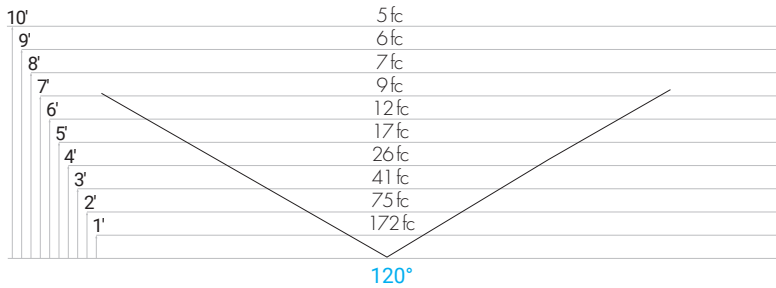

PHOTOMETRICS AND OPTICS

Aiming fixtures with the lens options shown enable perfect asymmetric performances to meet the needs of any wallwashing project. Combining easy specification with easy aiming for long throw with even, shadowless distribution.

PHOTOMETRIC DATA - LS 4W/ft (based off 4ft fixture)