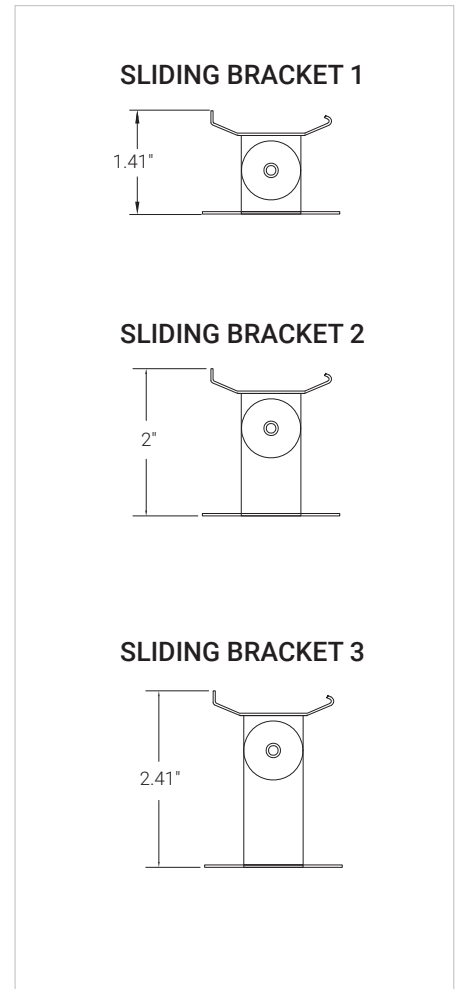

PHOTOMETRIC DATA - LS 4W/ft (based off 4ft fixture)

PHOTOMETRIC DATA - LH 8W/ft (based off 4ft fixture)

OPTICS

120°

Minatura® 1300s

FIXTURE SIZES

1ft nom.

2ft nom.

3ft nom.

4ft nom.

MOUNTING INSTALLATION

SWIVEL MOUNT

A heavy duty adjustable swivel mount with mounting plate. 1/2" nipple (can be specified) mounts directly to weatherproof canopies.

EXTENDED ARM

With swivel mount, extended arm is available in 4"-36" lengths. Power cords can be routed through arms, exiting close to the wall to connect to an adjacent j-box or other power outlet, providing a tidy installation.

EXTENDED HUB BRACKET

Available in 4"-36" lengths.

MOUNTING INSTALLATION

L-BRACKET

Surface mounts in position with No. 10 screws (not supplied). All fixtures require two brackets.

SLIDING BRACKET

Surface Mount Aluminum Sliding bracket. Designed to allow the fixture to rotate and aim 180 degrees and mount flat to any surface. Available in 3 different options. Two Brackets required for fixtures longer than 2 ft.