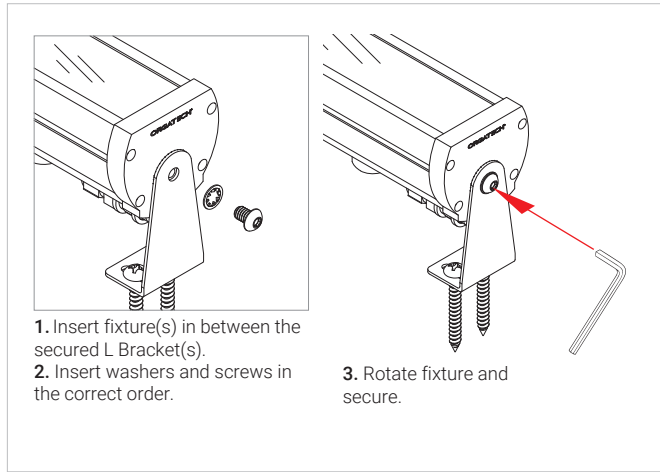

3ft nom.

4ft nom.

MOUNTING INSTALLATION

SWIVEL MOUNT

A heavy duty adjustable swivel mount with mounting plate. 1/2" nipple (can be specified) mounts directly to weatherproof canopies.

EXTENDED ARM

With swivel mount, extended arm is available in 4"-36" lengths. Power cords can be routed through arms, exiting close to the wall to connect to an adjacent j-box or other power outlet, providing a tidy installation.

EXTENDED HUB BRACKET

Available in 4"-36" lengths.

MOUNTING INSTALLATION

L-BRACKET

Surface mounts in position with No. 10 screws (not supplied). All fixtures require two brackets.

SLIDING BRACKET

Surface Mount Aluminum Sliding bracket. Designed to allow the fixture to rotate and aim 180 degrees and mount flat to any surface. Available in 3 different options. Two Brackets required for fixtures longer than 2 ft.

Specifications sheets are subject to change without notification.

ACCESSORIES

GLARE SHIELD

Minimizes a direct glare, while maintaining the LED output.

PERMAPOST

Provides easy at-grade installation. Includes swivel mount with 1/2" nipple. Fixture must be mounted at least 4" above ground level to avoid water accumulation.