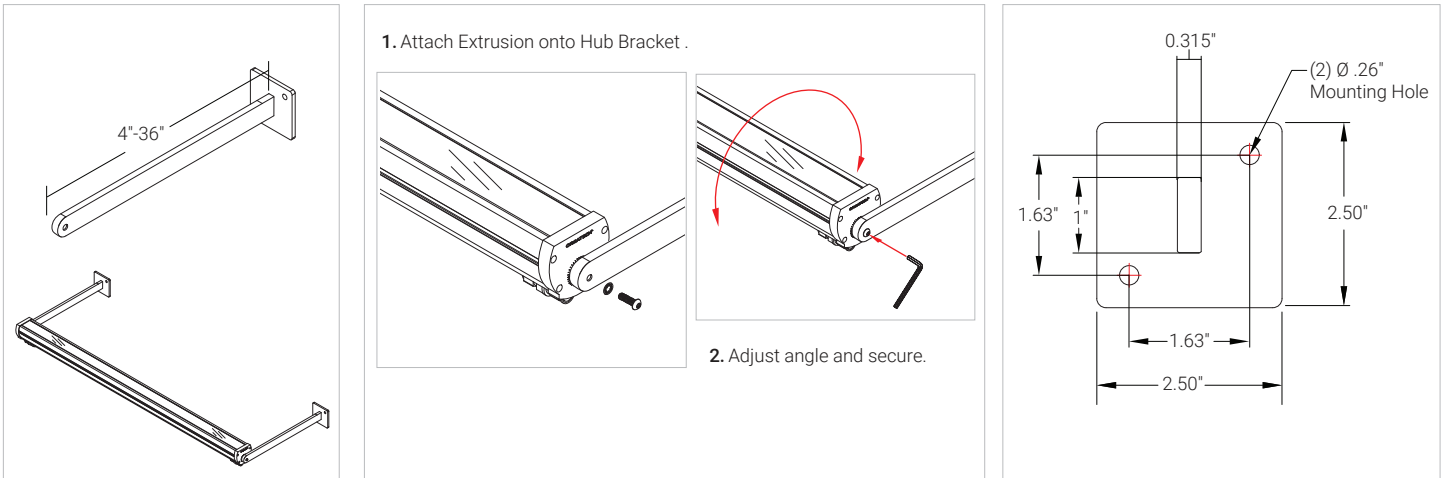

PHOTOMETRIC DATA - LS 4W/ft (based off 4ft fixture)

PHOTOMETRIC DATA - LH 8W/ft (based off 4ft fixture)

OPTICS

120°

Minatura® 1300s

FIXTURE SIZES

1ft nom.

2ft nom.

3ft nom.

4ft nom.

MOUNTING INSTALLATION

SWIVEL MOUNT

A heavy duty adjustable swivel mount with mounting plate. 1/2" nipple (can be specified) mounts directly to weatherproof canopies.

EXTENDED ARM

With swivel mount, extended arm is available in 4"-36" lengths. Power cords can be routed through arms, exiting close to the wall to connect to an adjacent j-box or other power outlet, providing a tidy installation.

EXTENDED HUB BRACKET

Available in 4"-36" lengths.

MOUNTING INSTALLATION

L-BRACKET

Surface mounts in position with No. 10 screws (not supplied). All fixtures require two brackets.

SLIDING BRACKET

Surface Mount Aluminum Sliding bracket. Designed to allow the fixture to rotate and aim 180 degrees and mount flat to any surface. Available in 3 different options. Two Brackets required for fixtures longer than 2 ft.