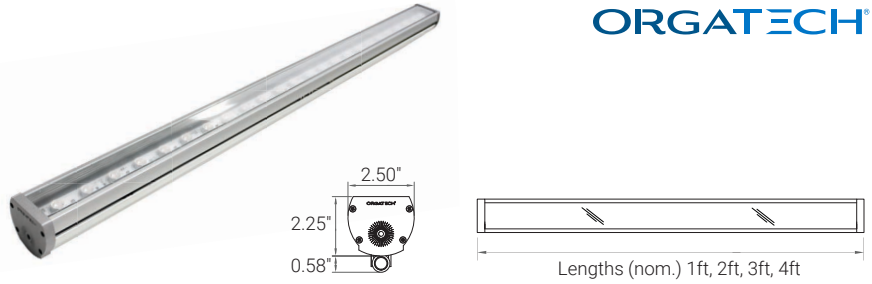

Minatura 1300s

Signlighter

120VAC

Project
Date

DESCRIPTION

120V LED arrays with 120° distribution for general signlighting wallwashing creates a powerful energy efficient and economical linear floodlight. Simple specification & snap-together power and control connectors enable time saving installation. Fixtures run cooler than competing products and ensure long LED life in extreme climates such as desert locations. Perfect for signs and wallwashing applications, with unparalleled uniformity.

FEATURES

Construction	Anodized Aluminum w/ Diecast Endcaps. Polycarbonate lenses.
Length (nom.)	1ft, 2ft, 3ft, 4ft
Weight	1lb/ft
White CCT	2700K, 3000K, 3500K, 4000K, 5000K
Dimming	Non-dimming, Forward Phase (TRIAC), Reverse Phase (ELV)
Optics	120°
Mounting	Sliding Bracket, Swivel Mount, Extended Arm, Extended Hub Bracket, L Bracket, Sliding Brackets & Permapost
Finish	Anodized Silver, Powder Coat Bronze, Black, White & Custom