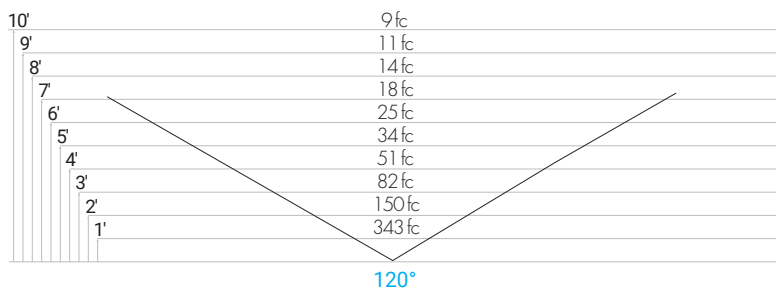

Specifications sheets are subject to change without notification.

PHOTOMETRICS AND OPTICS

Aiming fixtures with the lens options shown enable perfect asymmetric performances to meet the needs of any wallwashing project. Combining easy specification with easy aiming for long throw with even, shadowless distribution.

PHOTOMETRIC DATA - LS 4W/ft (based off 4ft fixture)

PHOTOMETRIC DATA - LH 8W/ft (based off 4ft fixture)

OPTICS

120°

Minatura® 1300s

FIXTURE SIZES

1ft nom.

2ft nom.