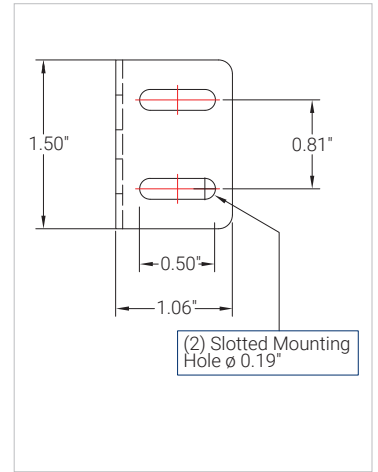

PHOTOMETRIC DATA - LS 4W/ft (based off 4ft fixture)

PHOTOMETRIC DATA - LH 8W/ft (based off 4ft fixture)

OPTICS

120°

Minatura® 1300s

FIXTURE SIZES

1ft nom.

2ft nom.

EXTENDED HUB BRACKET

Available in 4"-36" lengths.

MOUNTING INSTALLATION

L-BRACKET

Surface mounts in position with No. 10 screws (not supplied). All fixtures require two brackets.

SLIDING BRACKET

Surface Mount Aluminum Sliding bracket. Designed to allow the fixture to rotate and aim 180 degrees and mount flat to any surface. Available in 3 different options. Two Brackets required for fixtures longer than 2 ft.