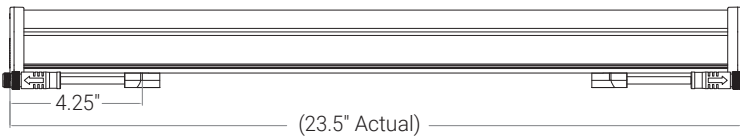

PHOTOMETRIC DATA - LS 4W/ft (based off 4ft fixture)

PHOTOMETRIC DATA - LH 8W/ft (based off 4ft fixture)

OPTICS

120°

Minatura® 1300s

FIXTURE SIZES

1ft nom.

2ft nom.