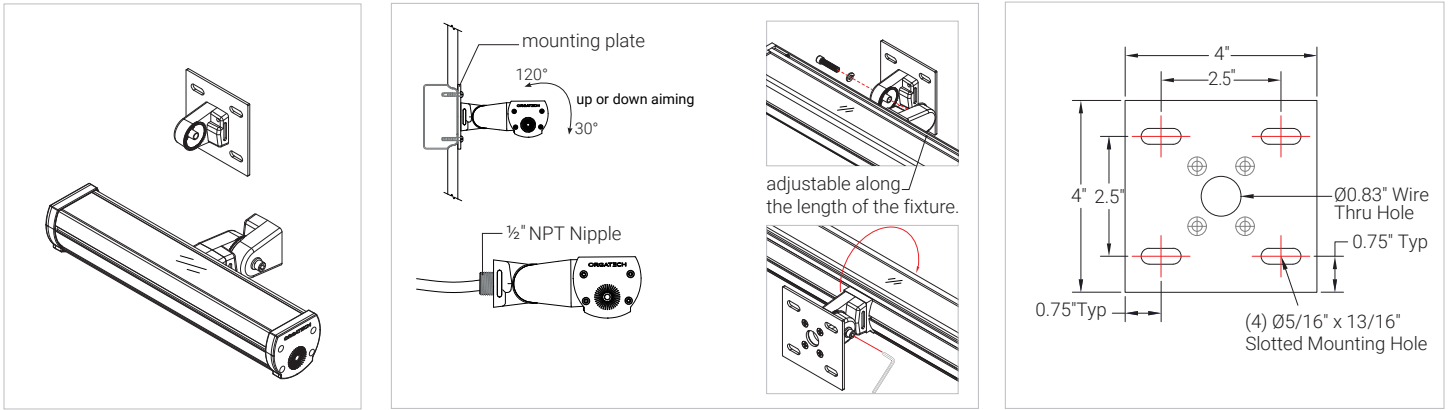

PHOTOMETRIC DATA - LS 4W/ft (based off 4ft fixture)

PHOTOMETRIC DATA - LH 8W/ft (based off 4ft fixture)

OPTICS

120°

Minatura® 1300s

FIXTURE SIZES

1ft nom.

2ft nom.

3ft nom.

4ft nom.

MOUNTING INSTALLATION

SWIVEL MOUNT

A heavy duty adjustable swivel mount with mounting plate. 1/2" nipple (can be specified) mounts directly to weatherproof canopies.

EXTENDED ARM

With swivel mount, extended arm is available in 4"-36" lengths. Power cords can be routed through arms, exiting close to the wall to connect to an adjacent j-box or other power outlet, providing a tidy installation.

EXTENDED HUB BRACKET

Available in 4"-36" lengths.

MOUNTING INSTALLATION

L-BRACKET

Surface mounts in position with No. 10 screws (not supplied). All fixtures require two brackets.

SLIDING BRACKET

Surface Mount Aluminum Sliding bracket. Designed to allow the fixture to rotate and aim 180 degrees and mount flat to any surface. Available in 3 different options. Two Brackets required for fixtures longer than 2 ft.