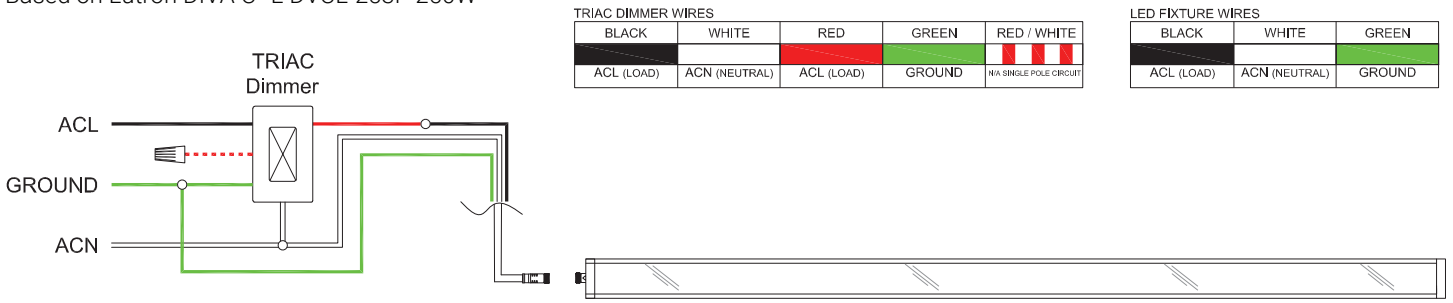

STARTER CABLE

(input side)

JUMPER CABLE

(input side)

(output side)

END CAP (output side)

PART

DESCRIPTION

M12-SC-4FT	48" Starter Cable
------------	-------------------

PART

DESCRIPTION

M12-JC-1FT	12" Jumper Cable
M12-JC-2FT	24" Jumper Cable
M12-JC-3FT	36" Jumper Cable
M12-JC-4FT	48" Jumper Cable

PART

DESCRIPTION

M12-FC-ENDCAP	End Cap (output side)
---------------	-----------------------

*longer cable lengths available per request.

Specifications sheets are subject to change without notification.

ELECTRICAL DETAILS

Non-Dimming | 3 Wire

TRIAC | Forward Phase | 3 Wire

Based on Lutron DIVA C•L DVCL-253P 250W

ELV | Reverse Phase | 3 Wire

Based on Lutron DIVA DVRP-253P 250W & Lutron DIVA DVELV-303P-WH 300W