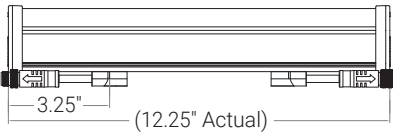

PHOTOMETRIC DATA - LS 4W/ft (based off 4ft fixture)

PHOTOMETRIC DATA - LH 8W/ft (based off 4ft fixture)

OPTICS

120°

Minatura® 1300s

FIXTURE SIZES

1ft nom.

2ft nom.