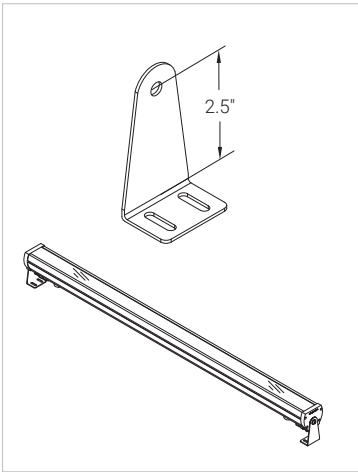

PHOTOMETRIC DATA - LS 4W/ft (based off 4ft fixture)

PHOTOMETRIC DATA - LH 8W/ft (based off 4ft fixture)

OPTICS

120°

Minatura® 1300s

FIXTURE SIZES

1ft nom.

2ft nom.

3ft nom.

4ft nom.

MOUNTING INSTALLATION

SWIVEL MOUNT

A heavy duty adjustable swivel mount with mounting plate. 1/2" nipple (can be specified) mounts directly to weatherproof canopies.

EXTENDED ARM

With swivel mount, extended arm is available in 4"-36" lengths. Power cords can be routed through arms, exiting close to the wall to connect to an adjacent j-box or other power outlet, providing a tidy installation.

EXTENDED HUB BRACKET

Available in 4"-36" lengths.

MOUNTING INSTALLATION

L-BRACKET

Surface mounts in position with No. 10 screws (not supplied). All fixtures require two brackets.

SLIDING BRACKET

Surface Mount Aluminum Sliding bracket. Designed to allow the fixture to rotate and aim 180 degrees and mount flat to any surface. Available in 3 different options. Two Brackets required for fixtures longer than 2 ft.

Specifications sheets are subject to change without notification.

ACCESSORIES

GLARE SHIELD

Minimizes a direct glare, while maintaining the LED output.

PERMAPOST

Provides easy at-grade installation. Includes swivel mount with 1/2" nipple. Fixture must be mounted at least 4" above ground level to avoid water accumulation.