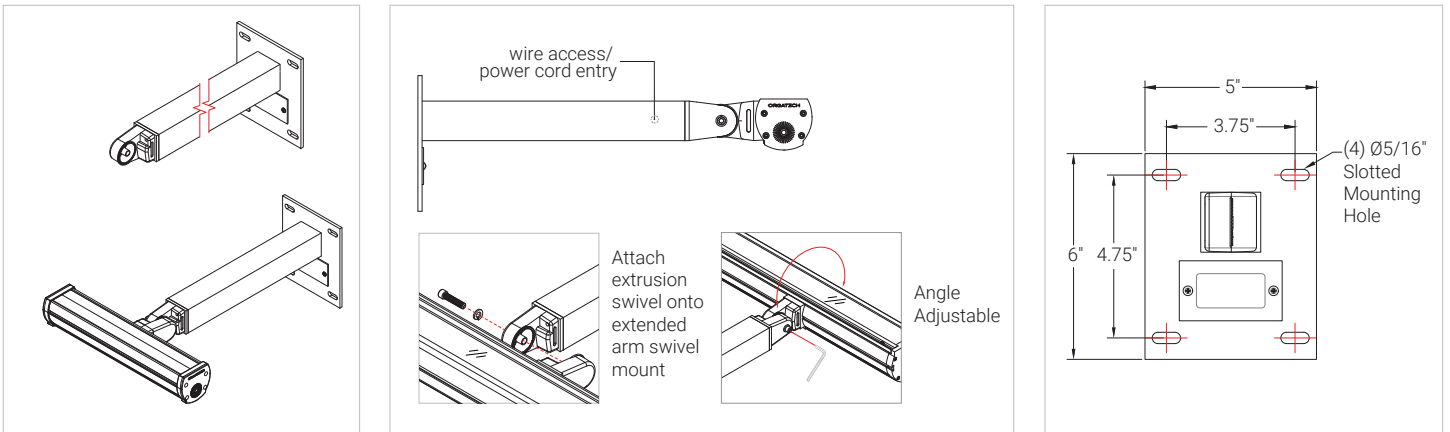

PHOTOMETRIC DATA - LS 4W/ft (based off 4ft fixture)

PHOTOMETRIC DATA - LH 8W/ft (based off 4ft fixture)

OPTICS

120°

Minatura® 1300s

FIXTURE SIZES

1ft nom.

2ft nom.

3ft nom.

4ft nom.

MOUNTING INSTALLATION

SWIVEL MOUNT

A heavy duty adjustable swivel mount with mounting plate. 1/2" nipple (can be specified) mounts directly to weatherproof canopies.

EXTENDED ARM

With swivel mount, extended arm is available in 4"-36" lengths. Power cords can be routed through arms, exiting close to the wall to connect to an adjacent j-box or other power outlet, providing a tidy installation.

EXTENDED HUB BRACKET

Available in 4"-36" lengths.

MOUNTING INSTALLATION

L-BRACKET

Surface mounts in position with No. 10 screws (not supplied). All fixtures require two brackets.

SLIDING BRACKET

Surface Mount Aluminum Sliding bracket. Designed to allow the fixture to rotate and aim 180 degrees and mount flat to any surface. Available in 3 different options. Two Brackets required for fixtures longer than 2 ft.