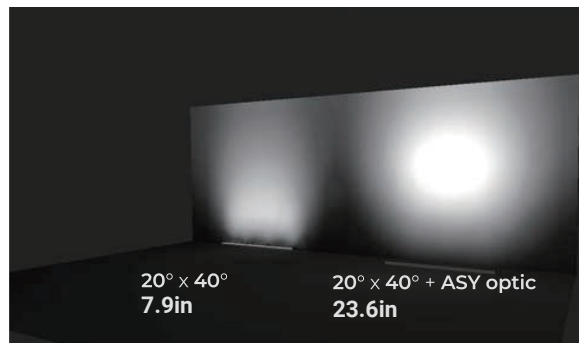

Technical Specifications

Length (nom)	1ft	2ft	3ft	4ft
Voltage	120-277V AC			
Wattage	19W	32.5W	48W	63.5W
Lumens	530lm	1060lm	1590lm	2120lm
Dimensions (in) (LxWxH)	T1 12.7"x3"x3.2"	24.5"x3"x3.2"	36.3"x3"x3.2"	48.1"x3"x3.2"
	T2 12.7"x3"x4.7"	24.5"x3"x4.7"	36.3"x3"x4.7"	48.1"x3"x4.7"
Luminaire weight	3.48 lbs.	5.20 lbs.	7.41 lbs.	10.05 lbs.
Inground profile weight	1.67 lbs.	3.35 lbs.	5.03 lbs.	6.61 lbs.

Non-Slip Treatment Option

Makes fixture slip-resistant.

SECONDARY OPTICS

Wide Optic

Wide optic evens illumination at close range.

Asymmetric Optic

Asymmetric optic enables a 20 degree angle from the flat position.