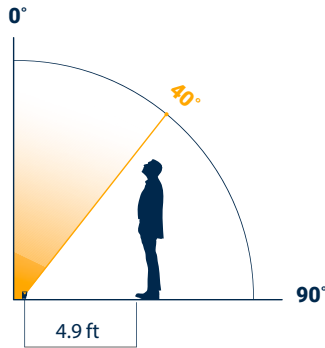

Technical Specifications

Length (nom)	1ft	2ft	3ft	4ft
Voltage	120-277V AC			
Wattage	19W	32.5W	48W	63.5W
Lumens	530lm	1060lm	1590lm	2120lm
Dimensions (in) (LxWxH)	T1 12.7"x3"x3.2"	24.5"x3"x3.2"	36.3"x3"x3.2"	48.1"x3"x3.2"
	T2 12.7"x3"x4.7"	24.5"x3"x4.7"	36.3"x3"x4.7"	48.1"x3"x4.7"
Luminaire weight	3.48 lbs.	5.20 lbs.	7.41 lbs.	10.05 lbs.
Inground profile weight	1.67 lbs.	3.35 lbs.	5.03 lbs.	6.61 lbs.

Secondary Optic	Wide Optic Asymmetric Optic
Beam Angle	10° 20° 40° 10° x 60° 20° x 40°
Operating Temperature	min -20°C, max 50°C
Storage Temperature	min -30°C, max 80°C
Trim	Trimless Trim Trim-Left Trim-Center Trim-Right

Trimless

Trim

Lengths: 12.68in / 24.49in / 36.30in / 48.11in

Installation Profile Type

OPTIONS

Micro Louver Option

Micro louvers are a built-in option and tilted to block out glare above 40 degrees from the vertical plane.