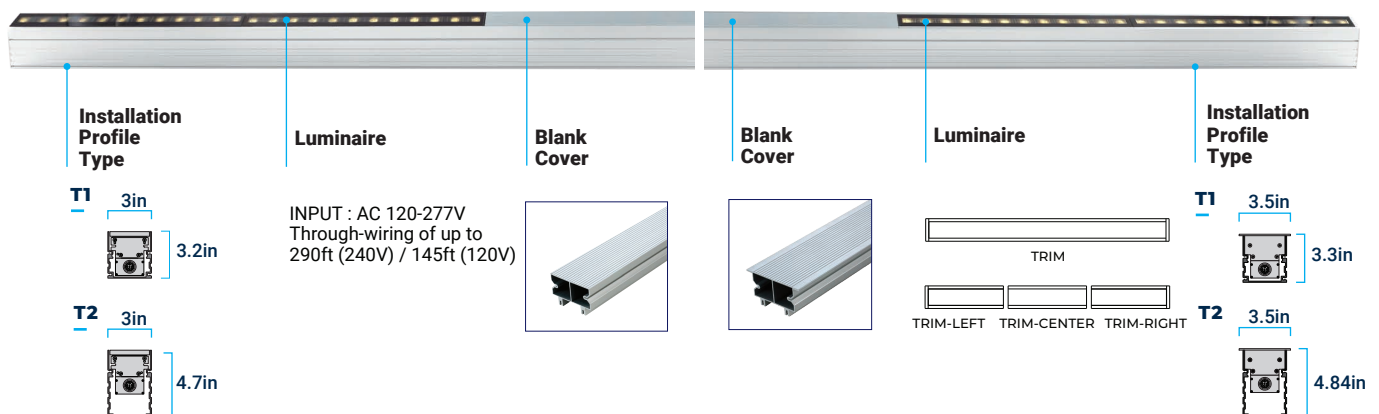

Trimless

Trim