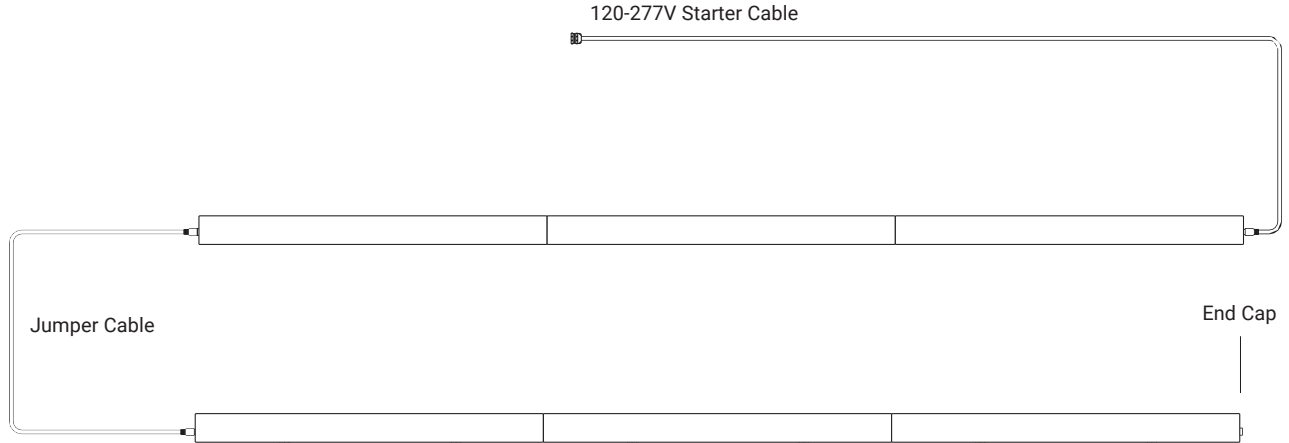

ORDERING GUIDE

Make selections by filling out the top row or highlighting options.

GULFSTREAM 2 - RGB

GS2									
SERIES	TYPE	LENGTH (nom. ft)	CCT	VOLTAGE	CONTROL	BEAM ANGLE	SECONDARY OPTIC	TRIM	OPTIONS
GS2	T1	1	RGB	U 120-277V AC	DMX / RDM	10	ASY ASYMMETRIC LENS	TL TRIMLESS	NS NON-SLIP TREATMENT
GULFSTREAM2	T2	2			DMX	20	WID WIDE LENS	TM TRIM	
GS2P		3			DALI	40		Row only -----	MLV MICRO LOUVER
GULFSTREAM2 PIXEL		4			PMW	10x60 20x40	N NONE	TML TRIM-LEFT TMC TRIM-CENTER TMR TRIM-LEFT	N NONE