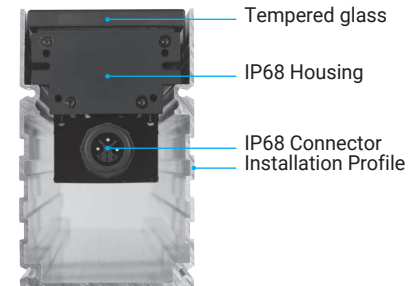

Gulfstream 2[®] RGB

Inground Wallwash

120-277V AC | IP68/IK10

ORGATECH[®]

High Performance Luminaire

Superior Glare Control

Easy Installation

IP68 Protection

High level of ingress protection for outdoor applications.

Outdoor buriable IP68, very high output luminaire with glare control and secondary lenses for asymmetric throw. Gulfstream 2[®] RGB is available with trim or as a trimless model with a seamless tempered glass edge, exposing only a thin border of the inground mounting housing. Stand alone or continuous housings with covers between fixtures which simplify installation by providing a thru-wiring option. Options include internal louvers for glare control and non-slip lens treatments. Gulfstream 2[®] RGB is also available with white LEDs and the option of line voltage options.

Technical Specifications

Length (nom)	1ft	2ft	3ft	4ft
Voltage	120-277V AC			
Wattage	19W	32.5W	48W	63.5W
Lumens	530lm	1060lm	1590lm	2120lm
Dimensions (in) (LxWxH)	T1 12.7"x3"x3.2"	24.5"x3"x3.2"	36.3"x3"x3.2"	48.1"x3"x3.2"
	T2 12.7"x3"x4.7"	24.5"x3"x4.7"	36.3"x3"x4.7"	48.1"x3"x4.7"
Luminaire weight	3.48 lbs.	5.20 lbs.	7.41 lbs.	10.05 lbs.
Inground profile weight	1.67 lbs.	3.35 lbs.	5.03 lbs.	6.61 lbs.

CCT	RGB
Color rendering index	80+ (white)
LED lifetime	LM80 ≤ 100,000h
Thru-Wiring (Max)	120V - 145ft / 240V - 290ft
Control	DMX with RDM / DMX/ DALI / 0-10(1-10V) / PWM DIMMING
Housing	Extruded aluminum / Tempered glass cover
Finish	Anodized dark gray / Liquid painted for black
Ingress	IP68 / IK10