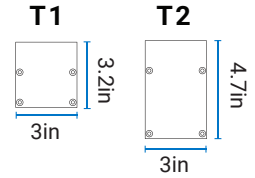

Technical Specifications

Length (nom)	1ft	2ft	3ft	4ft
Voltage	120-277V AC			
Wattage	19W	32.5W	48W	63.5W
Lumens	530lm	1060lm	1590lm	2120lm
Dimensions (in) (LxWxH)	T1 12.7"x3"x3.2"	24.5"x3"x3.2"	36.3"x3"x3.2"	48.1"x3"x3.2"
	T2 12.7"x3"x4.7"	24.5"x3"x4.7"	36.3"x3"x4.7"	48.1"x3"x4.7"
Luminaire weight	3.48 lbs.	5.20 lbs.	7.41 lbs.	10.05 lbs.
Inground profile weight	1.67 lbs.	3.35 lbs.	5.03 lbs.	6.61 lbs.

Secondary Optic	Wide Optic Asymmetric Optic
Beam Angle	10° 20° 40° 10° x 60° 20° x 40°
Operating Temperature	min -20°C, max 50°C
Storage Temperature	min -30°C, max 80°C
Trim	Trimless Trim Trim-Left Trim-Center Trim-Right

Trimless

Trim

Lengths: 12.68in / 24.49in / 36.30in / 48.11in

Installation Profile Type

OPTIONS

Micro Louver Option

Micro louvers are a built-in option and tilted to block out glare above 40 degrees from the vertical plane.