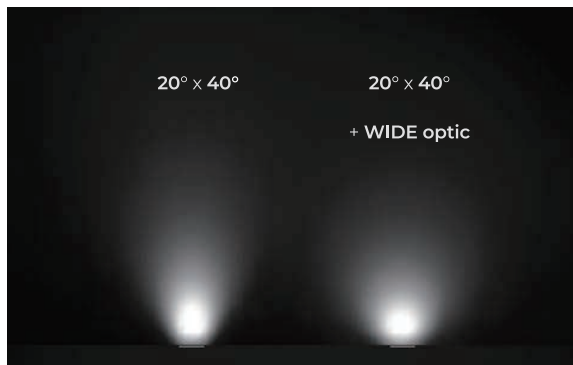

Technical Specifications

Length (nom)	1ft	2ft	3ft	4ft
Voltage	120-277V AC			
Wattage	19W	32.5W	48W	63.5W
Lumens	530lm	1060lm	1590lm	2120lm
Dimensions (in) (LxWxH)	T1 12.7"x3"x3.2"	24.5"x3"x3.2"	36.3"x3"x3.2"	48.1"x3"x3.2"
	T2 12.7"x3"x4.7"	24.5"x3"x4.7"	36.3"x3"x4.7"	48.1"x3"x4.7"
Luminaire weight	3.48 lbs.	5.20 lbs.	7.41 lbs.	10.05 lbs.
Inground profile weight	1.67 lbs.	3.35 lbs.	5.03 lbs.	6.61 lbs.

Non-Slip Treatment Option

Makes fixture slip-resistant.

SECONDARY OPTICS

Wide Optic

Wide optic evens illumination at close range.

Asymmetric Optic

Asymmetric optic enables a 20 degree angle from the flat position.