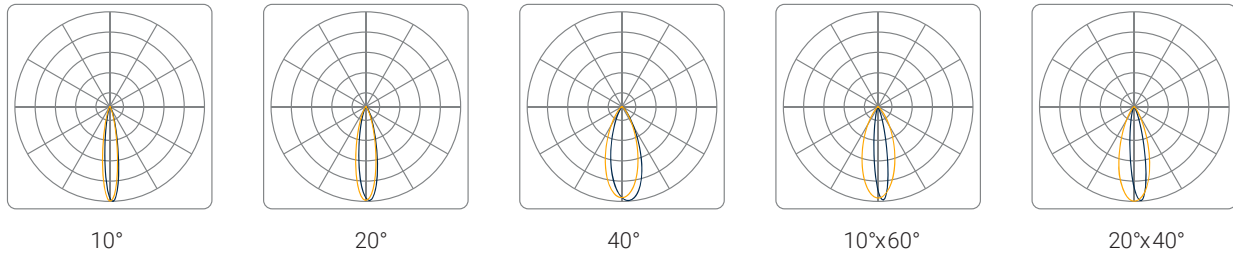

Technical Specifications

Length (nom)	1ft	2ft	3ft	4ft
Voltage	120-277V AC			
Wattage	19W	32.5W	48W	63.5W
Lumens	530lm	1060lm	1590lm	2120lm
Dimensions (in) (LxWxH)	T1 12.7"x3"x3.2"	24.5"x3"x3.2"	36.3"x3"x3.2"	48.1"x3"x3.2"
	T2 12.7"x3"x4.7"	24.5"x3"x4.7"	36.3"x3"x4.7"	48.1"x3"x4.7"
Luminaire weight	3.48 lbs.	5.20 lbs.	7.41 lbs.	10.05 lbs.
Inground profile weight	1.67 lbs.	3.35 lbs.	5.03 lbs.	6.61 lbs.

Secondary Optic	Wide Optic Asymmetric Optic
Beam Angle	10° 20° 40° 10° x 60° 20° x 40°
Operating Temperature	min -20°C, max 50°C
Storage Temperature	min -30°C, max 80°C
Trim	Trimless Trim Trim-Left Trim-Center Trim-Right

Trimless

Trim

Lengths: 12.68in / 24.49in / 36.30in / 48.11in

Installation Profile Type

OPTIONS

Micro Louver Option

Micro louvers are a built-in option and tilted to block out glare above 40 degrees from the vertical plane.

Non-Slip Treatment Option

Makes fixture slip-resistant.

SECONDARY OPTICS

Wide Optic

Wide optic evens illumination at close range.

Asymmetric Optic

Asymmetric optic enables a 20 degree angle from the flat position.