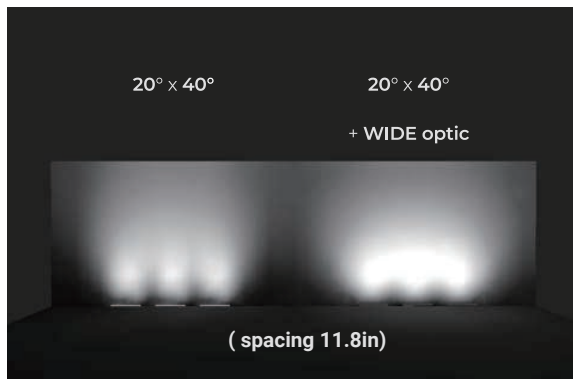

Technical Specifications

Length (nom)	1ft	2ft	3ft	4ft
Voltage	120-277V AC			
Wattage	19W	32.5W	48W	63.5W
Lumens	530lm	1060lm	1590lm	2120lm
Dimensions (in) (LxWxH)	T1 12.7"x3"x3.2"	24.5"x3"x3.2"	36.3"x3"x3.2"	48.1"x3"x3.2"
	T2 12.7"x3"x4.7"	24.5"x3"x4.7"	36.3"x3"x4.7"	48.1"x3"x4.7"
Luminaire weight	3.48 lbs.	5.20 lbs.	7.41 lbs.	10.05 lbs.
Inground profile weight	1.67 lbs.	3.35 lbs.	5.03 lbs.	6.61 lbs.

Non-Slip Treatment Option

Makes fixture slip-resistant.

SECONDARY OPTICS

Wide Optic

Wide optic evens illumination at close range.

Asymmetric Optic

Asymmetric optic enables a 20 degree angle from the flat position.