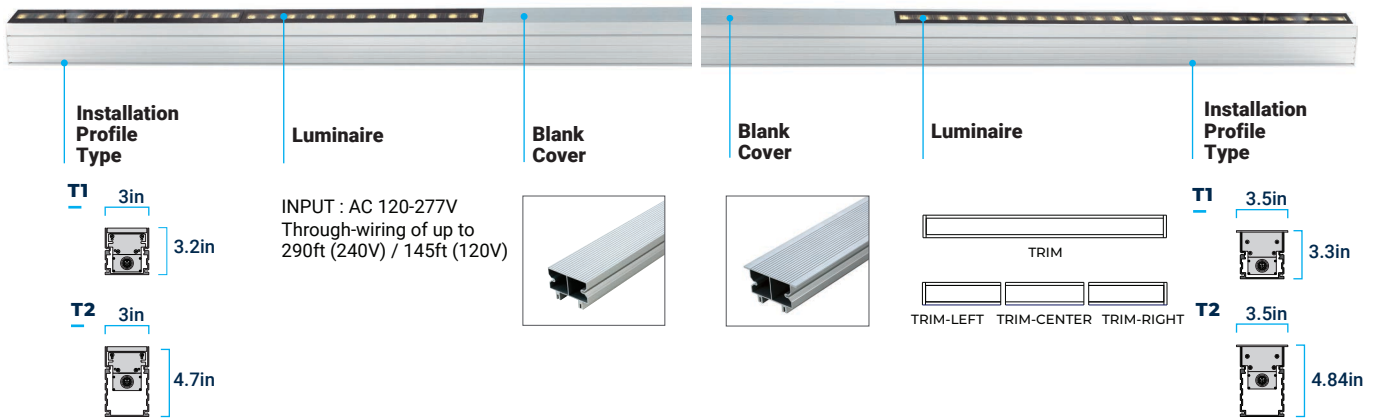

Trimless

Trim