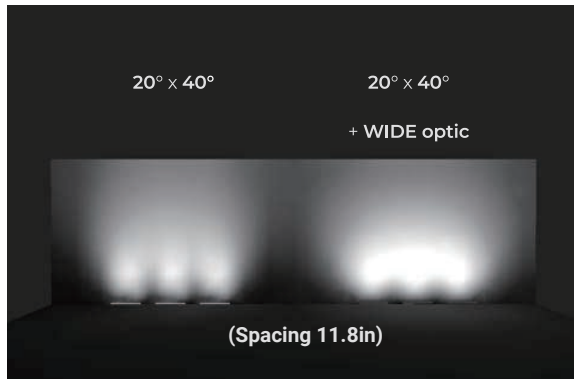

SECONDARY OPTICS

Wide Optic

Wide optic evens illumination at close range.