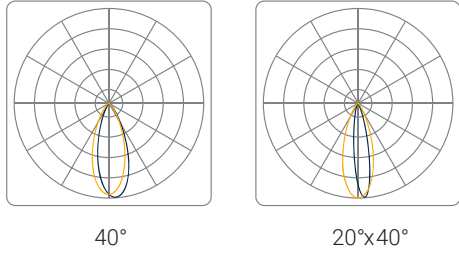

Technical Specifications

Length (nom)	1ft	2ft	3ft	4ft
Voltage	120-277V AC			
Wattage	19W	33.5W	48W	65W
Lumens	540lm	1080lm	1620lm	2160lm
Dimensions (in) (LxWxH)	T1 12.7"x3"x3.2"	24.5"x3"x3.2"	36.3"x3"x3.2"	48.1"x3"x3.2"
	T2 12.7"x3"x4.7"	24.5"x3"x4.7"	36.3"x3"x4.7"	48.1"x3"x4.7"
Luminaire weight	3.48 lbs.	5.20 lbs.	7.41 lbs.	10.05 lbs.
Inground profile weight	1.67 lbs.	3.35 lbs.	5.03 lbs.	6.61 lbs.
CCT	RGBW 4000K / RGBW 6000K			
Color rendering index	80+			
LED lifetime	LM80 ≤ 100,000h			
Thru-Wiring (Max)	120V -145ft / 240V -290ft			
Control	DMX with RDM/DMX / DALI / 0-10(1-10V) / PWM DIMMING			
Housing	Extruded aluminum / Tempered glass cover			
Finish	Anodized dark gray / Liquid painted for black			
Ingress	IP68 / IK10			
Certifications	UL Listed, CE, ROHS			

Trimless

Trim

DIMENSIONS

ACCESSORY OPTIONS

Micro Louver Option

Micro louvers are a built-in option and tilted to block out glare above 40 degrees from the verticle plane.

Non-Slip Treatment Option

Makes fixture slip-resistant.

SECONDARY OPTICS

Wide Optic

Wide optic evens illumination at close range.

Asymmetric Optic

Asymmetric optic enables a 20 degree angle from the flat position.

Starter Cable

Jumper Cable

End Cap