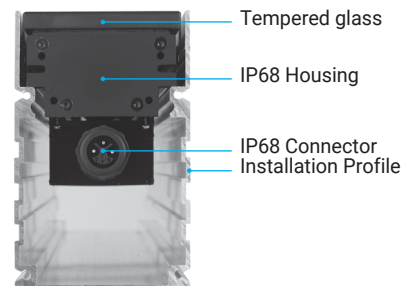

Gulfstream 2® RGBW

Inground Wallwash

120-277V AC | IP68/IK10

ORGATECH®

High Performance Luminaire

Superior Glare Control

Easy Installation

IP68 Protection

High level of ingress protection for outdoor applications.

Outdoor buriable IP68, very high output luminaire with glare control and secondary lenses for asymmetric throw. Gulfstream 2® RGBW is available with trim or as a trimless model with a seamless tempered glass edge, exposing only a thin border of the inground mounting housing. Stand alone or continuous housings with covers between fixtures which simplify installation by providing a thru-wiring option. Options include internal louvers for glare control and non-slip lens treatments. Gulfstream 2® RGBW is also available with white LEDs and the option of line voltage options.

Technical Specifications

Length (nom)	1ft	2ft	3ft	4ft
Voltage	120-277V AC			
Wattage	19W	33.5W	48W	65W
Lumens	540lm	1080lm	1620lm	2160lm
Dimensions (in) (LxWxH)	T1 12.7"x3"x3.2"	24.5"x3"x3.2"	36.3"x3"x3.2"	48.1"x3"x3.2"
	T2 12.7"x3"x4.7"	24.5"x3"x4.7"	36.3"x3"x4.7"	48.1"x3"x4.7"
Luminaire weight	3.48 lbs.	5.20 lbs.	7.41 lbs.	10.05 lbs.
Inground profile weight	1.67 lbs.	3.35 lbs.	5.03 lbs.	6.61 lbs.
CCT	RGBW 4000K / RGBW 6000K			
Color rendering index	80+			
LED lifetime	LM80 ≤ 100,000h			
Thru-Wiring (Max)	120V -145ft / 240V -290ft			
Control	DMX with RDM/DMX / DALI / 0-10(1-10V) / PWM DIMMING			
Housing	Extruded aluminum / Tempered glass cover			
Finish	Anodized dark gray / Liquid painted for black			
Ingress	IP68 / IK10			
Certifications	UL Listed, CE, ROHS			