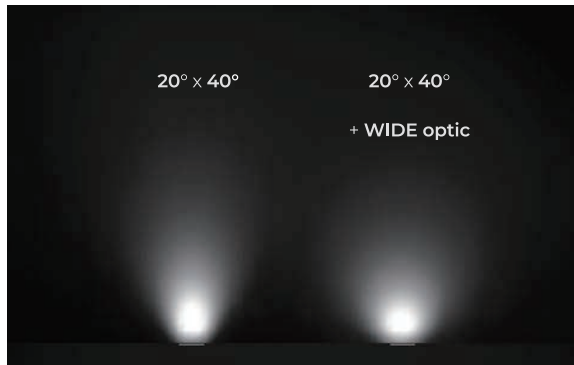

SECONDARY OPTICS

Wide Optic

Wide optic evens illumination at close range.