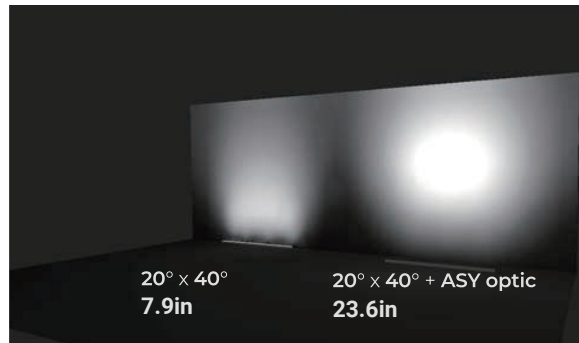

High level of ingress protection for outdoor applications.

Outdoor buriable IP68, very high output luminaire with glare control and secondary lenses for asymmetric throw. Gulfstream 2® RGBW is available with trim or as a trimless model with a seamless tempered glass edge, exposing only a thin border of the inground mounting housing. Stand alone or continuous housings with covers between fixtures which simplify installation by providing a thru-wiring option. Options include internal louvers for glare control and non-slip lens treatments. Gulfstream 2® RGBW is also available with white LEDs and the option of line voltage options.

Technical Specifications

Length (nom)	1ft	2ft	3ft	4ft
Voltage	120-277V AC			
Wattage	19W	33.5W	48W	65W
Lumens	540lm	1080lm	1620lm	2160lm
Dimensions (in) (LxWxH)	T1 12.7"x3"x3.2"	24.5"x3"x3.2"	36.3"x3"x3.2"	48.1"x3"x3.2"
	T2 12.7"x3"x4.7"	24.5"x3"x4.7"	36.3"x3"x4.7"	48.1"x3"x4.7"
Luminaire weight	3.48 lbs.	5.20 lbs.	7.41 lbs.	10.05 lbs.
Inground profile weight	1.67 lbs.	3.35 lbs.	5.03 lbs.	6.61 lbs.
CCT	RGBW 4000K / RGBW 6000K			
Color rendering index	80+			
LED lifetime	LM80 ≤ 100,000h			
Thru-Wiring (Max)	120V -145ft / 240V -290ft			
Control	DMX with RDM/DMX / DALI / 0-10(1-10V) / PWM DIMMING			
Housing	Extruded aluminum / Tempered glass cover			
Finish	Anodized dark gray / Liquid painted for black			
Ingress	IP68 / IK10			
Certifications	UL Listed, CE, ROHS			

SECONDARY OPTICS

Wide Optic

Wide optic evens illumination at close range.

Asymmetric Optic

Asymmetric optic enables a 20 degree angle from the flat position.

Starter Cable

Jumper Cable

End Cap