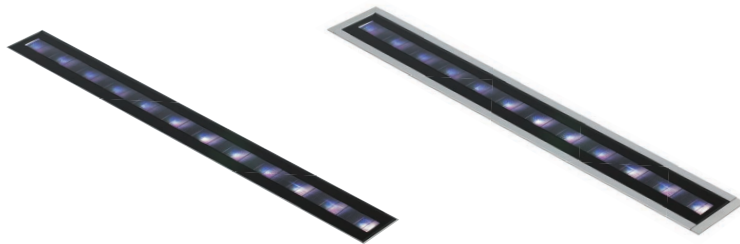

Gulfstream 2® RGBW

Inground Wallwash

120-277V AC | IP68/IK10

ORGATECH®

High Performance Luminaire

Superior Glare Control

Easy Installation

IP68 Protection

High level of ingress protection for outdoor applications.

Outdoor buriable IP68, very high output luminaire with glare control and secondary lenses for asymmetric throw. Gulfstream 2® RGBW is available with trim or as a trimless model with a seamless tempered glass edge, exposing only a thin border of the inground mounting housing. Stand alone or continuous housings with covers between fixtures which simplify installation by providing a thru-wiring option. Options include internal louvers for glare control and non-slip lens treatments. Gulfstream 2® RGBW is also available with white LEDs and the option of line voltage options.

Technical Specifications

Length (nom)	1ft	2ft	3ft	4ft
Voltage	120-277V AC			
Wattage	19W	33.5W	48W	65W
Lumens	540lm	1080lm	1620lm	2160lm
Dimensions (in) (LxWxH)	T1 12.7"x3"x3.2"	24.5"x3"x3.2"	36.3"x3"x3.2"	48.1"x3"x3.2"
	T2 12.7"x3"x4.7"	24.5"x3"x4.7"	36.3"x3"x4.7"	48.1"x3"x4.7"
Luminaire weight	3.48 lbs.	5.20 lbs.	7.41 lbs.	10.05 lbs.
Inground profile weight	1.67 lbs.	3.35 lbs.	5.03 lbs.	6.61 lbs.
CCT	RGBW 4000K / RGBW 6000K			
Color rendering index	80+			
LED lifetime	LM80 ≤ 100,000h			
Thru-Wiring (Max)	120V -145ft / 240V -290ft			
Control	DMX with RDM/DMX / DALI / 0-10(1-10V) / PWM DIMMING			
Housing	Extruded aluminum / Tempered glass cover			
Finish	Anodized dark gray / Liquid painted for black			
Ingress	IP68 / IK10			
Certifications	UL Listed, CE, ROHS			

Trimless

Trim

DIMENSIONS

ACCESSORY OPTIONS

Micro Louver Option

Micro louvers are a built-in option and tilted to block out glare above 40 degrees from the verticle plane.

Non-Slip Treatment Option

Makes fixture slip-resistant.