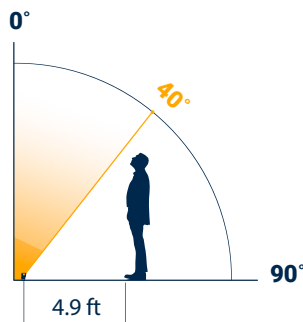

Technical Specifications

Length (nom)	1ft	2ft	3ft	4ft
Voltage	120-277V AC			
Wattage	19W	33.5W	48W	65W
Lumens	540lm	1080lm	1620lm	2160lm
Dimensions (in) (LxWxH)	T1 12.7"x3"x3.2"	24.5"x3"x3.2"	36.3"x3"x3.2"	48.1"x3"x3.2"
	T2 12.7"x3"x4.7"	24.5"x3"x4.7"	36.3"x3"x4.7"	48.1"x3"x4.7"
Luminaire weight	3.48 lbs.	5.20 lbs.	7.41 lbs.	10.05 lbs.
Inground profile weight	1.67 lbs.	3.35 lbs.	5.03 lbs.	6.61 lbs.
CCT	RGBW 4000K / RGBW 6000K			
Color rendering index	80+			
LED lifetime	LM80 ≤ 100,000h			
Thru-Wiring (Max)	120V -145ft / 240V -290ft			
Control	DMX with RDM/DMX / DALI / 0-10(1-10V) / PWM DIMMING			
Housing	Extruded aluminum / Tempered glass cover			
Finish	Anodized dark gray / Liquid painted for black			
Ingress	IP68 / IK10			
Certifications	UL Listed, CE, ROHS			

Trimless

Trim

DIMENSIONS

ACCESSORY OPTIONS

Micro Louver Option

Micro louvers are a built-in option and tilted to block out glare above 40 degrees from the verticle plane.

Non-Slip Treatment Option

Makes fixture slip-resistant.