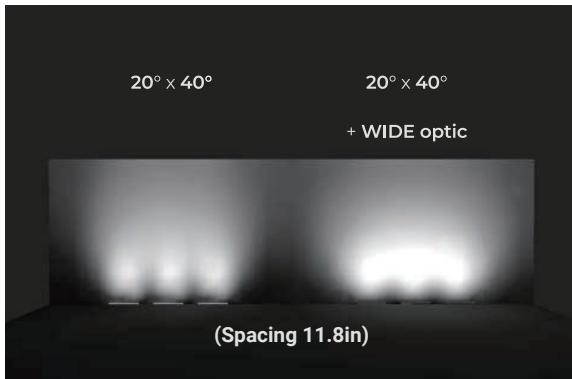

Technical Specifications

Length (nom)	1ft	2ft	3ft	4ft
Voltage	120-277V AC			
Wattage	19W	33.5W	48W	65W
Lumens	1180lm	2360lm	3540lm	4720lm
Dimensions (LxWxH)	T1 12.7"x3"x3.2"	24.5"x3"x3.2"	36.3"x3"x3.2"	48.1"x3"x3.2"
	T2 12.7"x3"x4.7"	24.5"x3"x4.7"	36.3"x3"x4.7"	48.1"x3"x4.7"
Luminaire weight	3.48 lbs.	5.20 lbs.	7.41 lbs.	10.05 lbs.
Inground profile weight	1.67 lbs.	3.35 lbs.	5.03 lbs.	6.61 lbs.
CCT	2700K - 6500K			
Color rendering index	80+ (white)			
LED lifetime	LM80 ≤ 100,000h			
Thru-Wiring (Max)	120V - 145ft / 240V - 290ft			
Control	DMX with RDM / DMX/ DALI / 0-10(1-10V) / PWM DIMMING			
Housing	Extruded aluminum / Tempered glass cover			
Finish	Anodized dark gray / Liquid painted for black			
Ingress	IP68 / IK10			

ORGATECH[®]

High Performance Luminaire

Superior Glare Control

Easy Installation

IP68 Protection

High level of ingressive protection for outdoor applications.

Secondary Optic	Wide Optic
	Asymmetric Optic
Beam Angle	10°
	20°
	40°
	10° x 60°
	20° x 40°
Luminaire efficacy	Up to 81lm/W
Operating Temperature	min -20°C, max 50°C
Storage Temperature	min -30°C, max 80°C
Trim	Trimless
	Trim
	Trim-Left
	Trim-Center
	Trim-Right

Trimless

Trim

Lengths: 12.68in / 24.49in / 36.30in / 48.11in

Installation Profile Type

OPTIONS

Micro Louver Option

Micro louvers are a built-in option and tilted to block out glare above 40 degrees from the vertical plane.

Non-Slip Treatment Option

Makes fixture slip-resistant.

SECONDARY OPTICS

Wide Optic

Wide optic evens illumination at close range.

Asymmetric Optic

Asymmetric optic enables a 20 degree angle from the flat position.