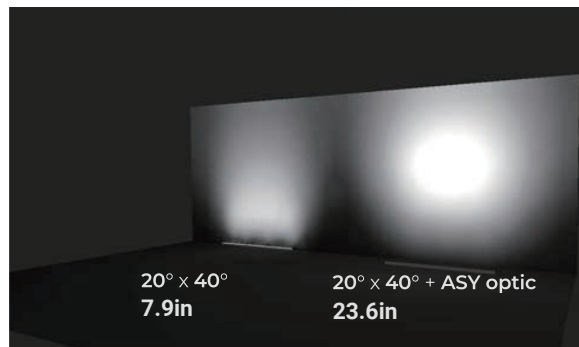

Gulfstream 2[®] Tunable White

Inground Wallwash

27K - 65K | 120-277V AC | IP68/IK10

Outdoor buriable IP68, very high output luminaire with glare control and secondary lenses for asymmetric throw. Gulfstream 2[®] TW is available with trim or as a trimless model with a seamless tempered glass edge, exposing only a thin border of the inground mounting housing. Stand alone or continuous housings with covers between fixtures which simplify installation by providing a thru-wiring option. Options include internal louvers for glare control and non-slip lens treatments. Gulfstream 2[®] TW is also available with white LEDs and the option of line voltage options.

Technical Specifications

Length (nom)	1ft	2ft	3ft	4ft
Voltage	120-277V AC			
Wattage	19W	33.5W	48W	65W
Lumens	1180lm	2360lm	3540lm	4720lm
Dimensions (LxWxH)	T1 12.7"x3"x3.2"	24.5"x3"x3.2"	36.3"x3"x3.2"	48.1"x3"x3.2"
	T2 12.7"x3"x4.7"	24.5"x3"x4.7"	36.3"x3"x4.7"	48.1"x3"x4.7"
Luminaire weight	3.48 lbs.	5.20 lbs.	7.41 lbs.	10.05 lbs.
Inground profile weight	1.67 lbs.	3.35 lbs.	5.03 lbs.	6.61 lbs.
CCT	2700K - 6500K			
Color rendering index	80+ (white)			
LED lifetime	LM80 ≤ 100,000h			
Thru-Wiring (Max)	120V - 145ft / 240V - 290ft			
Control	DMX with RDM / DMX/ DALI / 0-10(1-10V) / PWM DIMMING			
Housing	Extruded aluminum / Tempered glass cover			
Finish	Anodized dark gray / Liquid painted for black			
Ingress	IP68 / IK10			

Non-Slip Treatment Option

Makes fixture slip-resistant.

SECONDARY OPTICS

Wide Optic

Wide optic evens illumination at close range.

Asymmetric Optic

Asymmetric optic enables a 20 degree angle from the flat position.