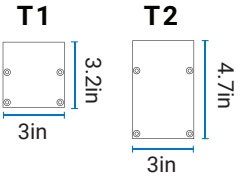

Technical Specifications

Length (nom)	1ft	2ft	3ft	4ft
Voltage	120-277V AC			
Wattage	19W	33.5W	48W	65W
Lumens	1180lm	2360lm	3540lm	4720lm
Dimensions (LxWxH)	T1 12.7"x3"x3.2"	24.5"x3"x3.2"	36.3"x3"x3.2"	48.1"x3"x3.2"
	T2 12.7"x3"x4.7"	24.5"x3"x4.7"	36.3"x3"x4.7"	48.1"x3"x4.7"
Luminaire weight	3.48 lbs.	5.20 lbs.	7.41 lbs.	10.05 lbs.
Inground profile weight	1.67 lbs.	3.35 lbs.	5.03 lbs.	6.61 lbs.
CCT	2700K - 6500K			
Color rendering index	80+ (white)			
LED lifetime	LM80 ≤ 100,000h			
Thru-Wiring (Max)	120V - 145ft / 240V - 290ft			
Control	DMX with RDM / DMX/ DALI / 0-10(1-10V) / PWM DIMMING			
Housing	Extruded aluminum / Tempered glass cover			
Finish	Anodized dark gray / Liquid painted for black			
Ingress	IP68 / IK10			

ORGATECH[®]

High Performance Luminaire

Superior Glare Control

Easy Installation

IP68 Protection

High level of ingressive protection for outdoor applications.

Secondary Optic	Wide Optic
	Asymmetric Optic
Beam Angle	10°
	20°
	40°
	10° x 60°
	20° x 40°
Luminaire efficacy	Up to 81lm/W
Operating Temperature	min -20°C, max 50°C
Storage Temperature	min -30°C, max 80°C
Trim	Trimless
	Trim
	Trim-Left
	Trim-Center
	Trim-Right

Trimless

Trim

Lengths: 12.68in / 24.49in / 36.30in / 48.11in

Installation Profile Type

OPTIONS

Micro Louver Option

Micro louvers are a built-in option and tilted to block out glare above 40 degrees from the vertical plane.