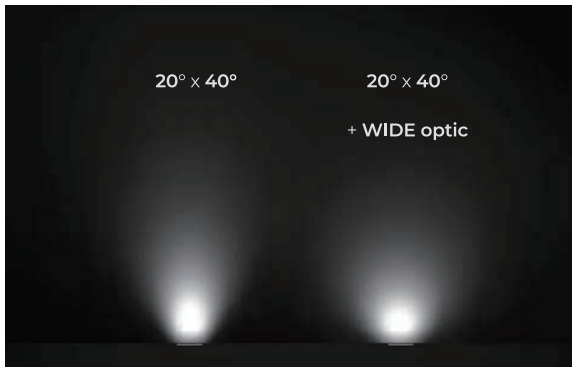

Technical Specifications

Length (nom)	1ft	2ft	3ft	4ft
Voltage	120-277V AC			
Wattage	19W	33.5W	48W	65W
Lumens	1180lm	2360lm	3540lm	4720lm
Dimensions (LxWxH)	T1 12.7"x3"x3.2"	24.5"x3"x3.2"	36.3"x3"x3.2"	48.1"x3"x3.2"
	T2 12.7"x3"x4.7"	24.5"x3"x4.7"	36.3"x3"x4.7"	48.1"x3"x4.7"
Luminaire weight	3.48 lbs.	5.20 lbs.	7.41 lbs.	10.05 lbs.
Inground profile weight	1.67 lbs.	3.35 lbs.	5.03 lbs.	6.61 lbs.
CCT	2700K - 6500K			
Color rendering index	80+ (white)			
LED lifetime	LM80 ≤ 100,000h			
Thru-Wiring (Max)	120V - 145ft / 240V - 290ft			
Control	DMX with RDM / DMX/ DALI / 0-10(1-10V) / PWM DIMMING			
Housing	Extruded aluminum / Tempered glass cover			
Finish	Anodized dark gray / Liquid painted for black			
Ingress	IP68 / IK10			

ORGATECH[®]

High Performance Luminaire

Superior Glare Control

Easy Installation

IP68 Protection

High level of ingressive protection for outdoor applications.

Secondary Optic	Wide Optic
	Asymmetric Optic
Beam Angle	10°
	20°
	40°
	10° x 60°
	20° x 40°
Luminaire efficacy	Up to 81lm/W
Operating Temperature	min -20°C, max 50°C
Storage Temperature	min -30°C, max 80°C
Trim	Trimless
	Trim
	Trim-Left
	Trim-Center
	Trim-Right

Non-Slip Treatment Option

Makes fixture slip-resistant.

SECONDARY OPTICS

Wide Optic

Wide optic evens illumination at close range.

Asymmetric Optic

Asymmetric optic enables a 20 degree angle from the flat position.