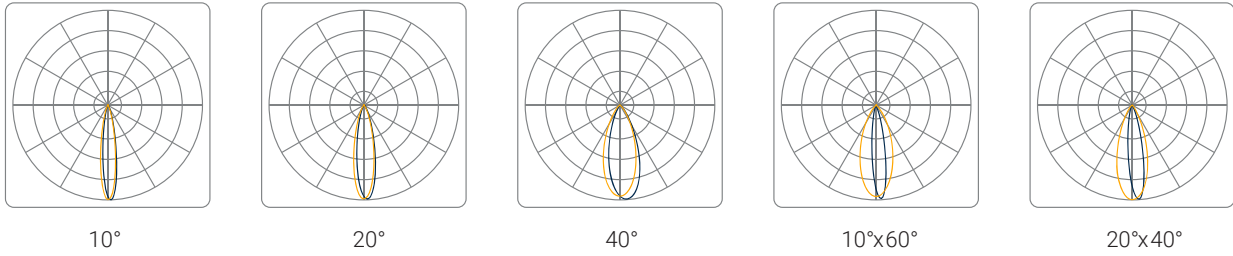

Technical Specifications

Length (nom)	1ft	2ft	3ft	4ft
Voltage	120-277V AC			
Wattage	19W	33.5W	48W	65W
Lumens	1180lm	2360lm	3540lm	4720lm
Dimensions (LxWxH)	T1 12.7"x3"x3.2"	24.5"x3"x3.2"	36.3"x3"x3.2"	48.1"x3"x3.2"
	T2 12.7"x3"x4.7"	24.5"x3"x4.7"	36.3"x3"x4.7"	48.1"x3"x4.7"
Luminaire weight	3.48 lbs.	5.20 lbs.	7.41 lbs.	10.05 lbs.
Inground profile weight	1.67 lbs.	3.35 lbs.	5.03 lbs.	6.61 lbs.
CCT	2700K - 6500K			
Color rendering index	80+ (white)			
LED lifetime	LM80 ≤ 100,000h			
Thru-Wiring (Max)	120V - 145ft / 240V - 290ft			
Control	DMX with RDM / DMX/ DALI / 0-10(1-10V) / PWM DIMMING			
Housing	Extruded aluminum / Tempered glass cover			
Finish	Anodized dark gray / Liquid painted for black			
Ingress	IP68 / IK10			

ORGATECH[®]

High Performance Luminaire

Superior Glare Control

Easy Installation

IP68 Protection

High level of ingressive protection for outdoor applications.

Secondary Optic	Wide Optic
	Asymmetric Optic
Beam Angle	10°
	20°
	40°
	10° x 60°
	20° x 40°
Luminaire efficacy	Up to 81lm/W
Operating Temperature	min -20°C, max 50°C
Storage Temperature	min -30°C, max 80°C
Trim	Trimless
	Trim
	Trim-Left
	Trim-Center
	Trim-Right

Trimless

Trim

Lengths: 12.68in / 24.49in / 36.30in / 48.11in

Installation Profile Type

OPTIONS

Micro Louver Option

Micro louvers are a built-in option and tilted to block out glare above 40 degrees from the vertical plane.

Non-Slip Treatment Option

Makes fixture slip-resistant.

SECONDARY OPTICS

Wide Optic

Wide optic evens illumination at close range.

Asymmetric Optic

Asymmetric optic enables a 20 degree angle from the flat position.