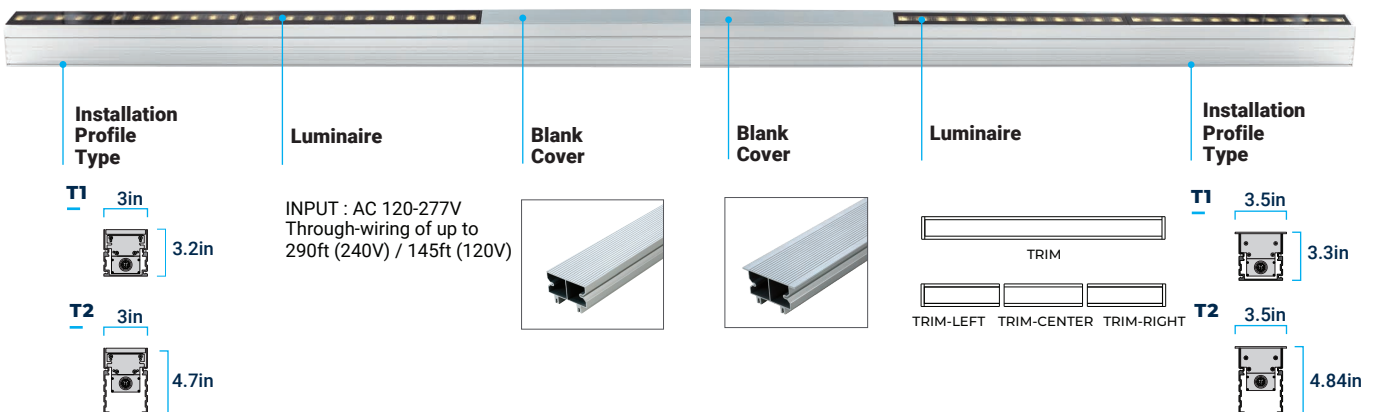

Trimless

Trim