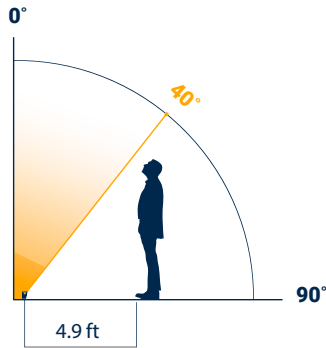

Technical Specifications

Length (nom)	1ft	2ft	3ft	4ft
Voltage	120-277V AC			
Wattage	19W	33.5W	48W	65W
Lumens	1180lm	2360lm	3540lm	4720lm
Dimensions (LxWxH)	T1 12.7"x3"x3.2"	24.5"x3"x3.2"	36.3"x3"x3.2"	48.1"x3"x3.2"
	T2 12.7"x3"x4.7"	24.5"x3"x4.7"	36.3"x3"x4.7"	48.1"x3"x4.7"
Luminaire weight	3.48 lbs.	5.20 lbs.	7.41 lbs.	10.05 lbs.
Inground profile weight	1.67 lbs.	3.35 lbs.	5.03 lbs.	6.61 lbs.
CCT	2700K - 6500K			
Color rendering index	80+ (white)			
LED lifetime	LM80 ≤ 100,000h			
Thru-Wiring (Max)	120V - 145ft / 240V - 290ft			
Control	DMX with RDM / DMX/ DALI / 0-10(1-10V) / PWM DIMMING			
Housing	Extruded aluminum / Tempered glass cover			
Finish	Anodized dark gray / Liquid painted for black			
Ingress	IP68 / IK10			

ORGATECH[®]

High Performance Luminaire

Superior Glare Control

Easy Installation

IP68 Protection

High level of ingressive protection for outdoor applications.

Secondary Optic	Wide Optic
	Asymmetric Optic
Beam Angle	10°
	20°
	40°
	10° x 60°
	20° x 40°
Luminaire efficacy	Up to 81lm/W
Operating Temperature	min -20°C, max 50°C
Storage Temperature	min -30°C, max 80°C
Trim	Trimless
	Trim
	Trim-Left
	Trim-Center
	Trim-Right

Trimless

Trim

Lengths: 12.68in / 24.49in / 36.30in / 48.11in

Installation Profile Type

OPTIONS

Micro Louver Option

Micro louvers are a built-in option and tilted to block out glare above 40 degrees from the vertical plane.