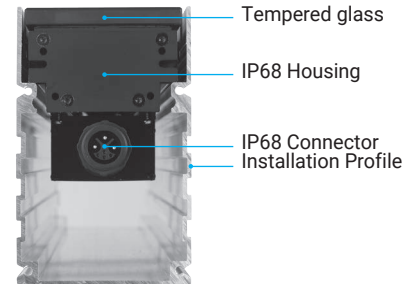

Gulfstream 2[®] Tunable White

Inground Wallwash

27K - 65K | 120-277V AC | IP68/IK10

Outdoor buriable IP68, very high output luminaire with glare control and secondary lenses for asymmetric throw. Gulfstream 2[®] TW is available with trim or as a trimless model with a seamless tempered glass edge, exposing only a thin border of the inground mounting housing. Stand alone or continuous housings with covers between fixtures which simplify installation by providing a thru-wiring option. Options include internal louvers for glare control and non-slip lens treatments. Gulfstream 2[®] TW is also available with white LEDs and the option of line voltage options.

Technical Specifications

Length (nom)	1ft	2ft	3ft	4ft
Voltage	120-277V AC			
Wattage	19W	33.5W	48W	65W
Lumens	1180lm	2360lm	3540lm	4720lm
Dimensions (LxWxH)	T1 12.7"x3"x3.2"	24.5"x3"x3.2"	36.3"x3"x3.2"	48.1"x3"x3.2"
	T2 12.7"x3"x4.7"	24.5"x3"x4.7"	36.3"x3"x4.7"	48.1"x3"x4.7"
Luminaire weight	3.48 lbs.	5.20 lbs.	7.41 lbs.	10.05 lbs.
Inground profile weight	1.67 lbs.	3.35 lbs.	5.03 lbs.	6.61 lbs.
CCT	2700K - 6500K			
Color rendering index	80+ (white)			
LED lifetime	LM80 ≤ 100,000h			
Thru-Wiring (Max)	120V - 145ft / 240V - 290ft			
Control	DMX with RDM / DMX/ DALI / 0-10(1-10V) / PWM DIMMING			
Housing	Extruded aluminum / Tempered glass cover			
Finish	Anodized dark gray / Liquid painted for black			
Ingress	IP68 / IK10			

ORGATECH[®]

High Performance Luminaire

Superior Glare Control

Easy Installation

IP68 Protection

High level of ingressive protection for outdoor applications.

Secondary Optic	Wide Optic
	Asymmetric Optic
Beam Angle	10°
	20°
	40°
	10° x 60°
	20° x 40°
Luminaire efficacy	Up to 81lm/W
Operating Temperature	min -20°C, max 50°C
Storage Temperature	min -30°C, max 80°C
Trim	Trimless
	Trim
	Trim-Left
	Trim-Center
	Trim-Right