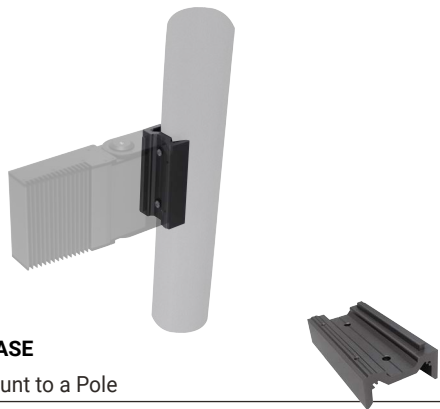

POLE MOUNT BASE

Base plate to mount to a Pole

MATERIAL	Anodized Aluminum
DIMENSION (LxWxH)	4.6x2.4x1.2in (116x62x31.15mm) / 8x2.4x1.2in (202x62x31.15mm) / 11.3x2.4x1.2in (288x62x31.15mm) / 14.7x2.4x1.2in (374x62x31.15mm)