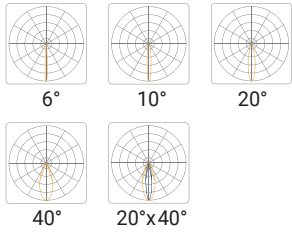

Gulfstream 4® WHITE

LUMINAIRE OPTIONS

WHITE

Beam Angle	9 LED	18 LED	27 LED
6°	1740lm	3490lm	5240lm
10°	1970lm	3950lm	5930lm
20°	1920lm	3840lm	5760lm
40°	1800lm	3610lm	5410lm
20°x40°	1450lm	2910lm	4360lm