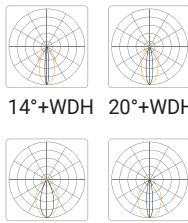

### WHITE/EX

Beam Angle	36 LED	54 LED	72 LED
8°	6990lm	10920lm	14560lm
14°	7910lm	12360lm	16480lm
20°	7680lm	12000lm	16000lm
40°	7220lm	11270lm	15030lm
20°x40°	5820lm	9090lm	12120lm

### WHITE/EX + SOFTENER

Beam Angle	36 LED	54 LED	72 LED
14°	7110lm	11120lm	14830lm
20°	6910lm	10800lm	14400lm
40°	6490lm	10140lm	13520lm
20°x40°	5230lm	8180lm	10900lm

### WHITE/EX + WIDE OPTIC

Beam Angle	36 LED	54 LED	72 LED
14°	5936lm	9270lm	12360lm
20°	5760lm	9000lm	12000lm
40°	5410lm	8450lm	11270lm
20°x40°	4360lm	6810lm	9090lm