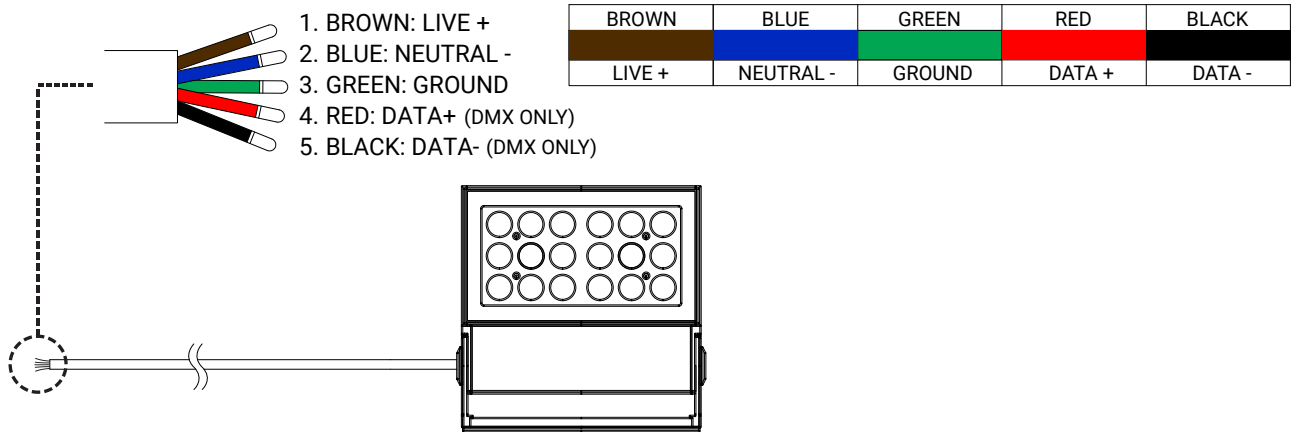

ELECTRICAL DETAILS

WHITE | 120-277V AC

*Custom cord lengths available **GS4-JBOX required for daisy chain

ORDERING GUIDE

GULFSTREAM 4 - WHITE

GS4								
SERIES	LED QTY	CCT	VOLTAGE	CONTROLS	BEAM ANGLE	MOUNTING	OPTIONS	
GS4 GULFSTREAM 4	9** 18 27	27K 30K 40K 50K 65K	U 120-277V	DMX/RDM PWM* ND	DMX/RDM PWM NON DIMMING	6 10 20 40 20x40	AB ANCHOR BASE GS GROUND SPIKE PP PERMAPOST PM POLE MOUNT CU CUSTOM	SFT SOFTENER MLV MICRO LOUVER WDH WIDE OPTIC - HORIZONTAL WDV WIDE OPTIC - VERTICAL N NONE

*PWM - Wireless Casambi Control **PWM available for 9 LED remote driver only

GULFSTREAM 4/EX - WHITE

GS4EX								
SERIES	LED QTY	CCT	VOLTAGE	CONTROLS	BEAM ANGLE	MOUNTING	OPTIONS	
GS4EX GULFSTREAM 4 EX	36 54 72	27K 30K 40K 50K 65K	U 120-277V	DMX/RDM ND	DMX/RDM NON DIMMING	8 14 20 40 20x40	AB ANCHOR BASE GS GROUND SPIKE PP PERMAPOST PM POLE MOUNT CU CUSTOM	SFT SOFTENER MLV MICRO LOUVER WDH WIDE OPTIC - HORIZONTAL WDV WIDE OPTIC - VERTICAL N NONE

GS4 - MOUNTING ACCESSORIES

PART #	DESCRIPTION
GS4-JBOX	GS4 -JUNCTION BOX