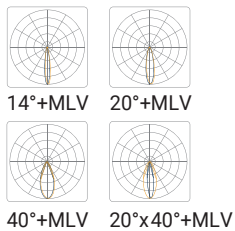

WHITE/EX + MICRO LOUVER

Beam Angle	36 LED	54 LED	72 LED
14°	3950lm	6180lm	8240lm
20°	3840lm	6000lm	8000lm
40°	3610lm	5630lm	7510lm
20°x40°	2910lm	4540lm	6060lm