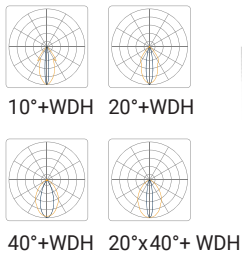

WHITE + WIDE OPTIC

Beam Angle	9 LED	18 LED	27 LED
10°	1470lm	2960lm	4440lm
20°	1440lm	2880lm	4320lm
40°	1350lm	2700lm	4050lm
20°x40°	1080lm	2180lm	3270lm