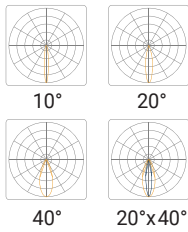

WHITE/EX + SOFTENER

Beam Angle	36 LED	54 LED	72 LED
14°	7110lm	11120lm	14830lm
20°	6910lm	10800lm	14400lm
40°	6490lm	10140lm	13520lm
20°x40°	5230lm	8180lm	10900lm