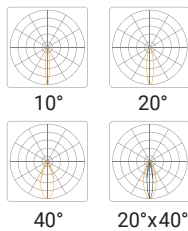

WHITE + MICRO LOUVER

Beam Angle	9 LED	18 LED	27 LED
10°	980lm	1970lm	2960lm
20°	960lm	1920lm	2880lm
40°	900lm	1800lm	2700lm
20°x40°	720lm	1450lm	2180lm