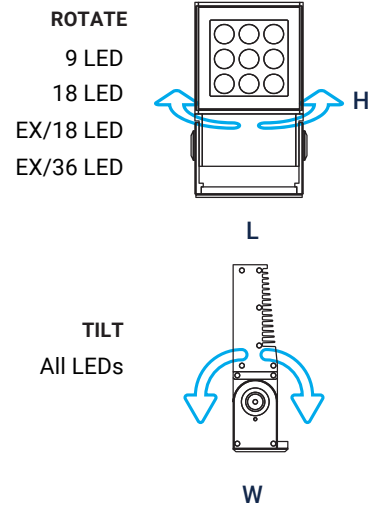

Gulfstream 4® White

Gulfstream 4®/EX White

Spotlight LED ◦

120-277V AC | IP67

ORGATECH®

Compact Design

Rotate + Tilt System

IP67 Protection

DMX / RDM

Various Optics & Glare Control

Flexible Installation

The Gulfstream 4® White is a 120-277VAC projector fixture for interior and exterior applications. The Gulfstream 4 DMX/RDM enabled provides DMX dimming control with an integrated driver for precision control in grand designs. Various Optics and an adjustable mounting base allows for an unrivaled level of design flexibility.

Technical Specifications

Product	GS4-9*	GS4-18	GS4-27
	GS4EX-36	GS4EX-54	GS4EX-72
Voltage	120V- 277V AC		
Wattage	27W	50W	73W
	GS4/EX 99W	145W	190W
Efficacy	Up to 87 lm/W		
Lumens**	1970lm	3950lm	5930lm
	GS4/EX 7910lm	12360lm	16480lm
Dimensions (LxWxH)	4.96"x2.44"x8.27"	8.35"x2.44"x8.27"	11.73"x2.44"x8.27"
	GS4/EX 8.35"x2.44"x11.8"	11.73"x2.44"x11.8"	15.11"x2.44"x11.8"
Weight	2.65 lbs(1.2Kg)	4.63 lbs(2.10Kg)	5.95 lbs(2.7Kg)
	GS4/EX 9.26 lbs(4.2Kg)	11.9 lbs(5.4Kg)	14.1 lbs(6.4Kg)

Operating Temp	min -20°C (-5°F) / max 50°C (122°F)
Storage Temp	min -30°C (-22°F) / max 80°C (176°F)
Light distribution	6° / 10° / 20° / 40° / 20°x 40°
	GS4/EX 8° / 14° / 20° / 40° / 20°x 40°
CCT	2700K / 3000K / 4000K / 5000K / 6500K
Color rendering index	80+
Control	DMX with RDM / On/Off
LED lifetime	LM90 ≤ 51,400h
Housing	Extruded & die-casted aluminum / Tempered glass lens
Finish	Dark gray
Ingress	IP67

*9 LED PWM remote driver only **White based on 30K/10° optics. White/EX based on 30K/14° optics