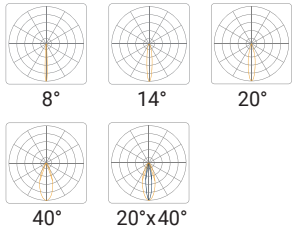

Gulfstream 4®/EX WHITE

LUMINAIRE OPTIONS

WHITE/EX

Beam Angle	36 LED	54 LED	72 LED
8°	6990lm	10920lm	14560lm
14°	7910lm	12360lm	16480lm
20°	7680lm	12000lm	16000lm
40°	7220lm	11270lm	15030lm
20°x40°	5820lm	9090lm	12120lm