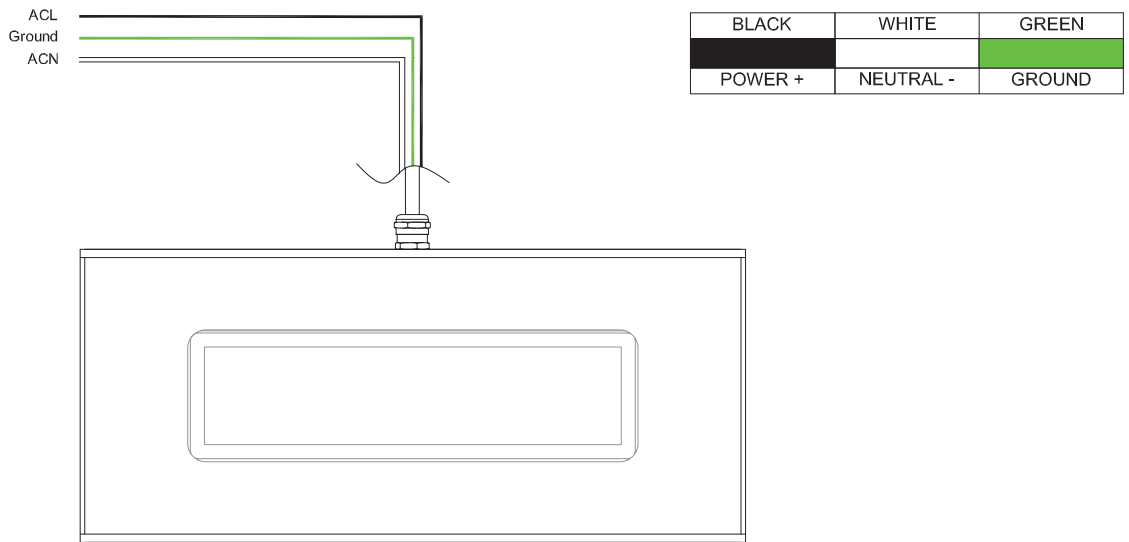

ELECTRICAL DETAILS

Non-Dimming | 3 Wire | 120-277V