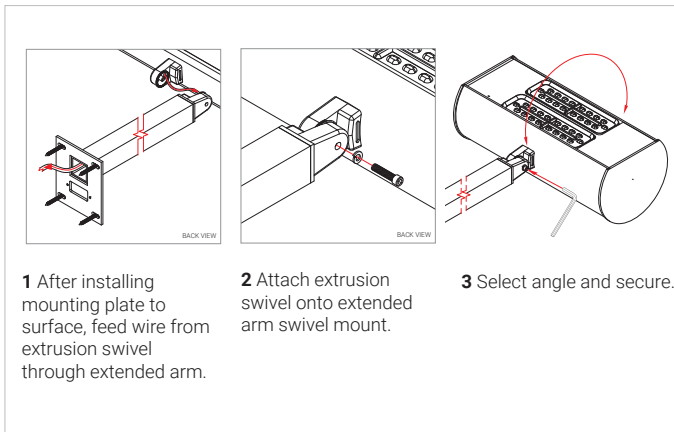

## ACCESSORIES

### GLARE SHIELD

Minimizes a direct glare, while maintaining the LED output.

### EXTENDED ARM

With swivel mount, extended arm is available in 4"-36" lengths. Power cords can be routed through arms, exiting close to the wall to connect to an adjacent j-box or other power outlet, providing a tidy installation. 24" fixtures requires (2) swivel mounts.