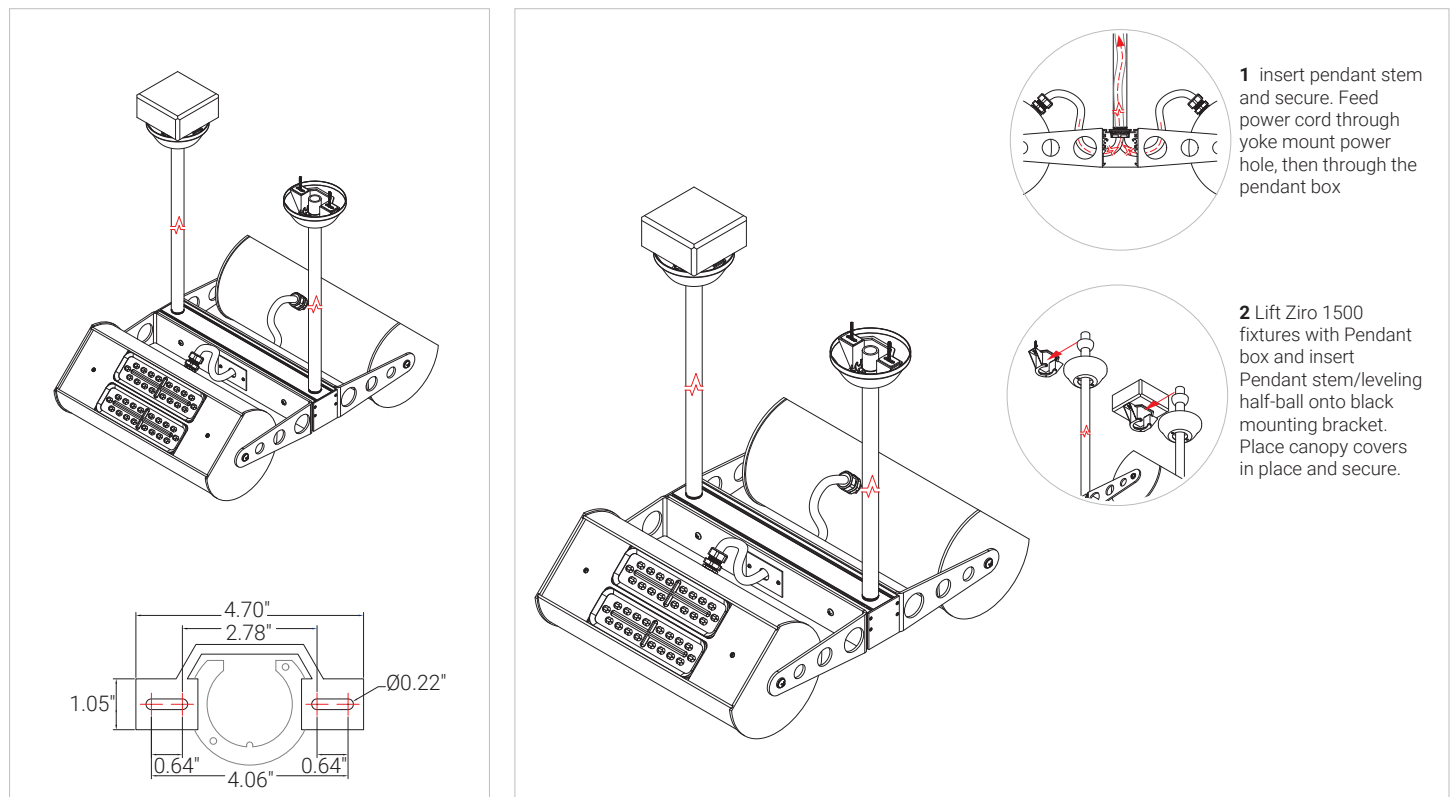

### YOKE MOUNT

Implements rotary mechanics to enable directional adjustments simplicity. The symmetrical structure provides a clean and uniform structure. Mounts to structure cover via (2) 1/4" screws.

## MOUNTING INSTALLATION

### SINGLE FIXTURE, PENDANT MOUNT

With 36" standard stem.

### DOUBLE FIXTURE, PENDANT MOUNT

With 36" standard stems.

Specifications sheets are subject to change without notification.