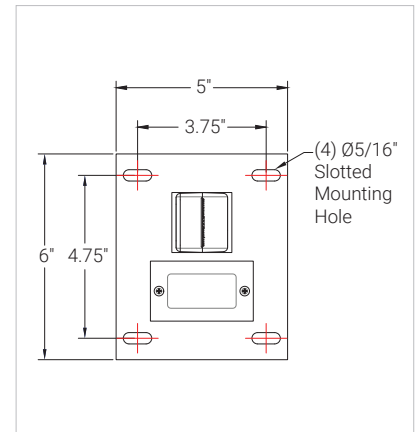

EXTENDED ARM

With swivel mount, extended arm is available in 4"-36" lengths. Power cords can be routed through arms, exiting close to the wall to connect to an adjacent j-box or other power outlet, providing a tidy installation. 24" fixtures requires (2) swivel mounts.