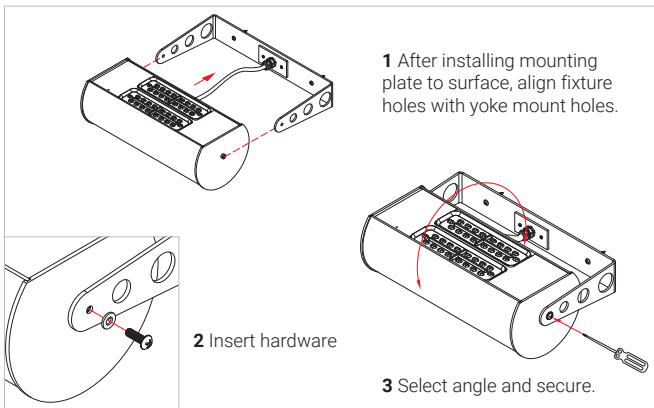

## MOUNTING INSTALLATION

### SWIVEL MOUNT

A heavy duty adjustable swivel mount with mounting plate. 24" fixtures requires (2) swivel mounts.

### YOKE MOUNT

Implements rotary mechanics to enable directional adjustments simplicity. The symmetrical structure provides a clean and uniform structure. Mounts to structure cover via (2) 1/4" screws.