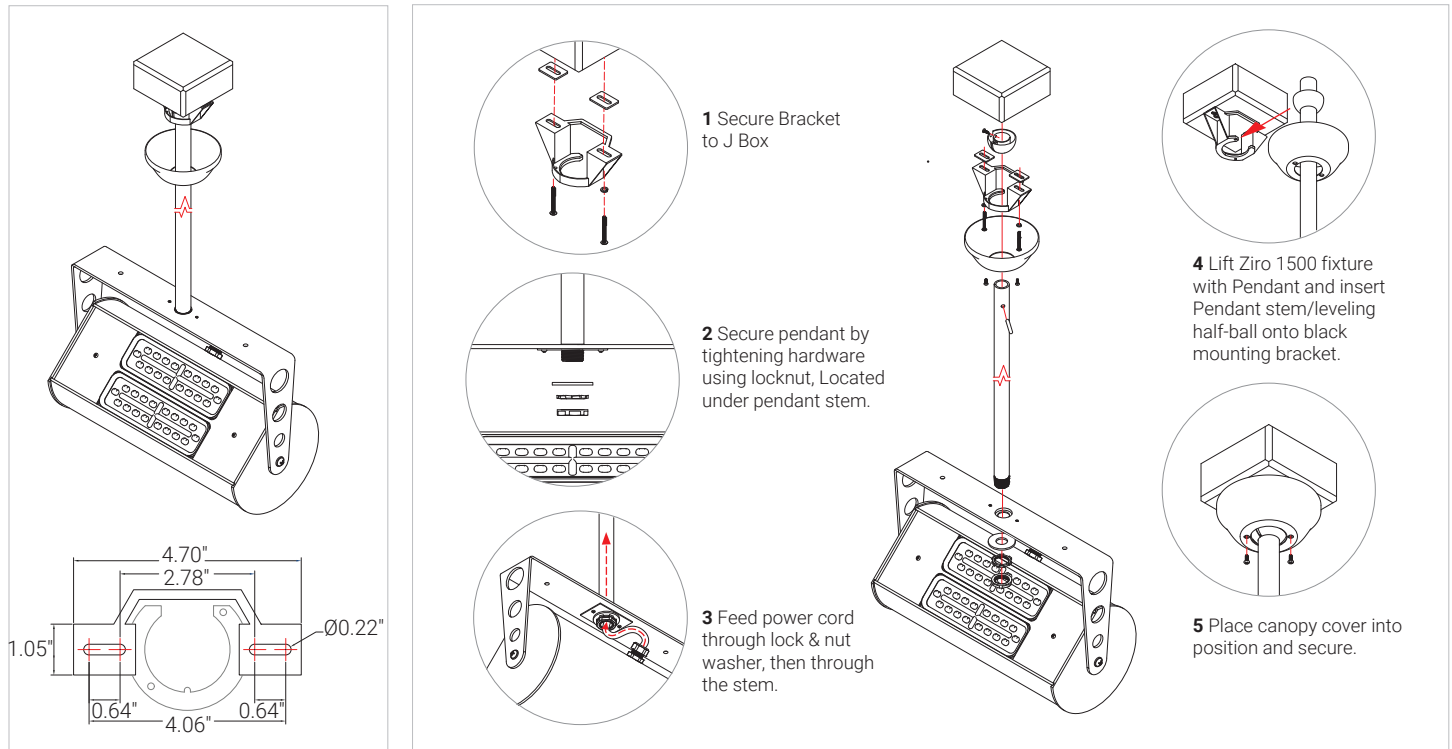

MOUNTING INSTALLATION

SINGLE FIXTURE, PENDANT MOUNT

With 36" standard stem.

DOUBLE FIXTURE, PENDANT MOUNT

With 36" standard stems.