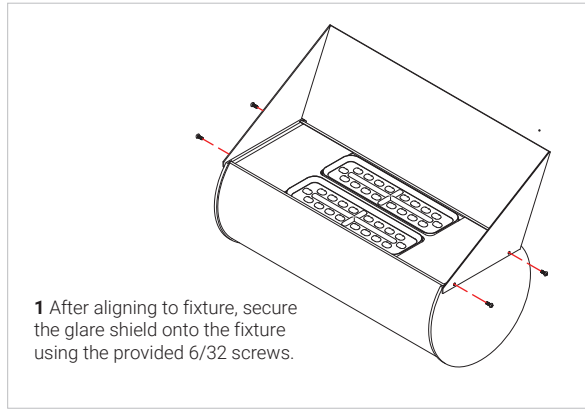

ACCESSORIES

GLARE SHIELD

Minimizes a direct glare, while maintaining the LED output.