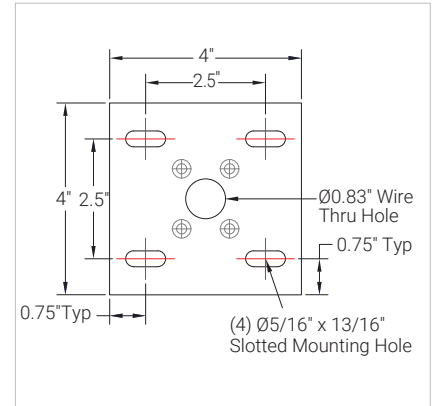

MOUNTING INSTALLATION

SWIVEL MOUNT

A heavy duty adjustable swivel mount with mounting plate. 24" fixtures requires (2) swivel mounts.