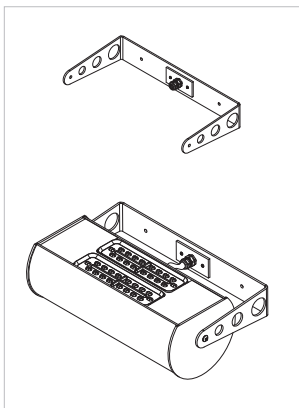

## MOUNTING INSTALLATION

### SWIVEL MOUNT

A heavy duty adjustable swivel mount with mounting plate. 24" fixtures requires (2) swivel mounts.

### YOKE MOUNT

Implements rotary mechanics to enable directional adjustments simplicity. The symmetrical structure provides a clean and uniform structure. Mounts to structure cover via (2) 1/4" screws.