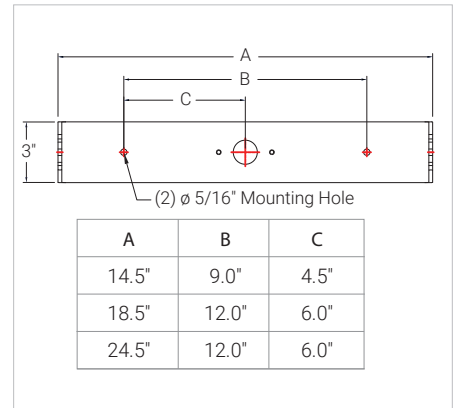

YOKE MOUNT

Implements rotary mechanics to enable directional adjustments simplicity. The symmetrical structure provides a clean and uniform structure. Mounts to structure cover via (2) 1/4" screws.