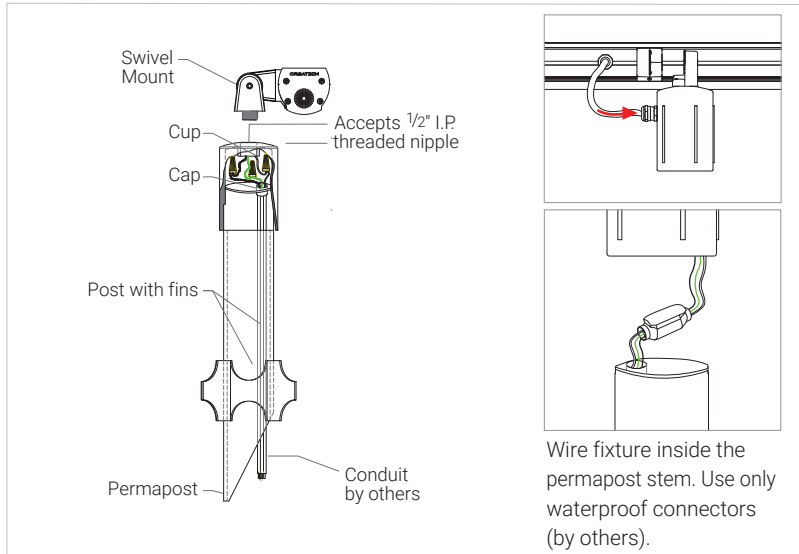

1. Mount Sliding Bracket to flat surface using 10-32 screws (per installer).

2. Mount fixture to Sliding Bracket.
-Tilt fixture to fit the inside of the Sliding Bracket.
-Then tilt the other side of the fixture down.

3. Secure fixture by tightening screws.
-Sliding Bracket can slide along the housing to desired location.
-Secure fixture by tightening M4 screws (provided) into the groove of the fixture.

4. Rotate fixture to desired angle and secure.

SLIDING BRACKET 1
1.41"

SLIDING BRACKET 2
2"

SLIDING BRACKET 3
2.41"

Specifications sheets are subject to change without notification.

ACCESSORIES

GLARE SHIELD

Minimizes a direct glare, while maintaining the LED output.

PERMAPOST

Provides easy at-grade installation. Includes swivel mount with 1/2" nipple. Fixture must be mounted at least 4" above ground level to avoid water accumulation.

STARTER CABLE

(input side)

JUMPER CABLE