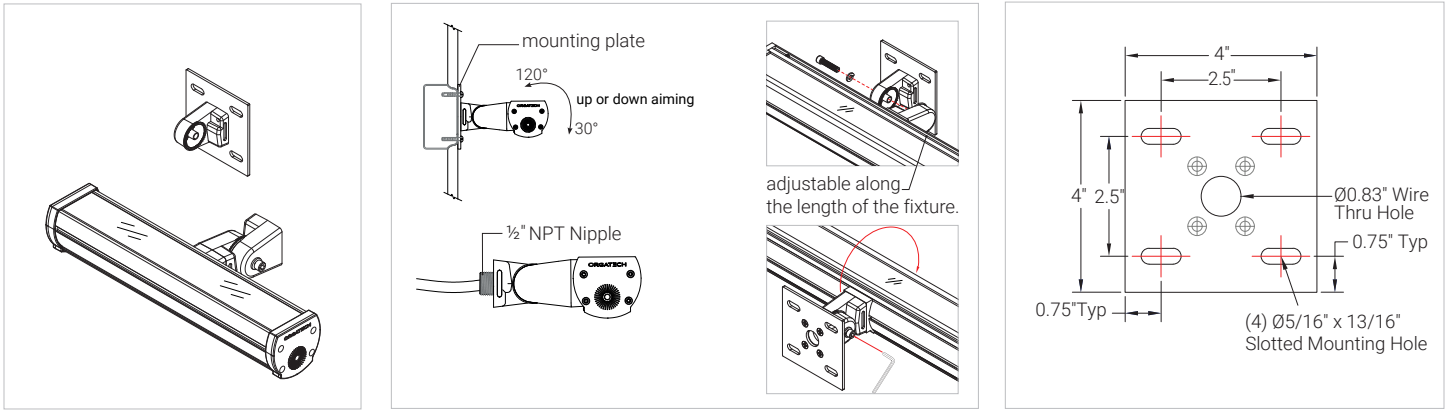

4ft nom.

OPTICS

Specifications sheets are subject to change without notification.

MOUNTING INSTALLATION

SWIVEL MOUNT

A heavy duty adjustable swivel mount with mounting plate. 1/2" nipple (can be specified) mounts directly to weatherproof canopies.

EXTENDED ARM

With swivel mount, extended arm is available in 4"-36" lengths. Power cords can be routed through arms, exiting close to the wall to connect to an adjacent j-box or other power outlet, providing a tidy installation.

EXTENDED HUB BRACKET

Available in 4"-36" lengths.

Specifications sheets are subject to change without notification.

MOUNTING INSTALLATION

L-BRACKET

Surface mounts in position with No. 10 screws (not supplied). All fixtures require two brackets.