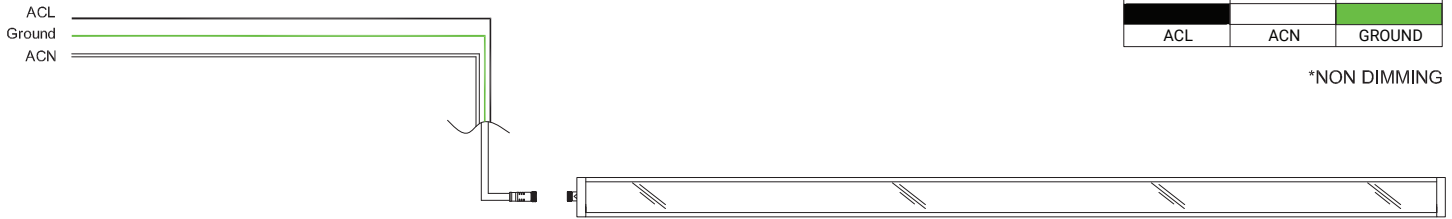

M12-JC-1FT	12" Jumper Cable
M12-JC-2FT	24" Jumper Cable
M12-JC-3FT	36" Jumper Cable
M12-JC-4FT	48" Jumper Cable

PART

DESCRIPTION

M12-FC-ENDCAP	End Cap (output side)
---------------	-----------------------

*longer cable lengths available per request.

Specifications sheets are subject to change without notification.

ELECTRICAL DETAILS

Non-Dimming | 3 Wire

0-10V Dimming | 5 Wire

TRIAC | Forward Phase | 3 Wire

Based on Lutron DIVA C•L DVCL-253P 250W