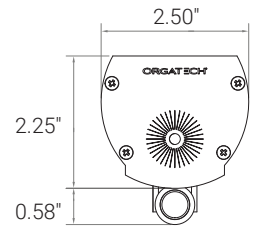

LEX 17.83W/ft	Delivered Output	Watts
1ft	1500lm	17.83w
2ft	3000lm	35.66w
3ft	4500lm	53.49w
4ft	6000lm	71.32w

*based on 30° optics

ORDERING GUIDE

Make selections by filling out the top row or highlighting options.

*Not available for LXH or 3ft, 4ft LEX

Specifications sheets are subject to change without notification.

Minatura® 1300x Extreme

OPTICS & FIXTURE SIZES

FIXTURE SIZES

1ft nom.

2ft nom.

3ft nom.

4ft nom.

OPTICS

Specifications sheets are subject to change without notification.

MOUNTING INSTALLATION

SWIVEL MOUNT

A heavy duty adjustable swivel mount with mounting plate. 1/2" nipple (can be specified) mounts directly to weatherproof canopies.