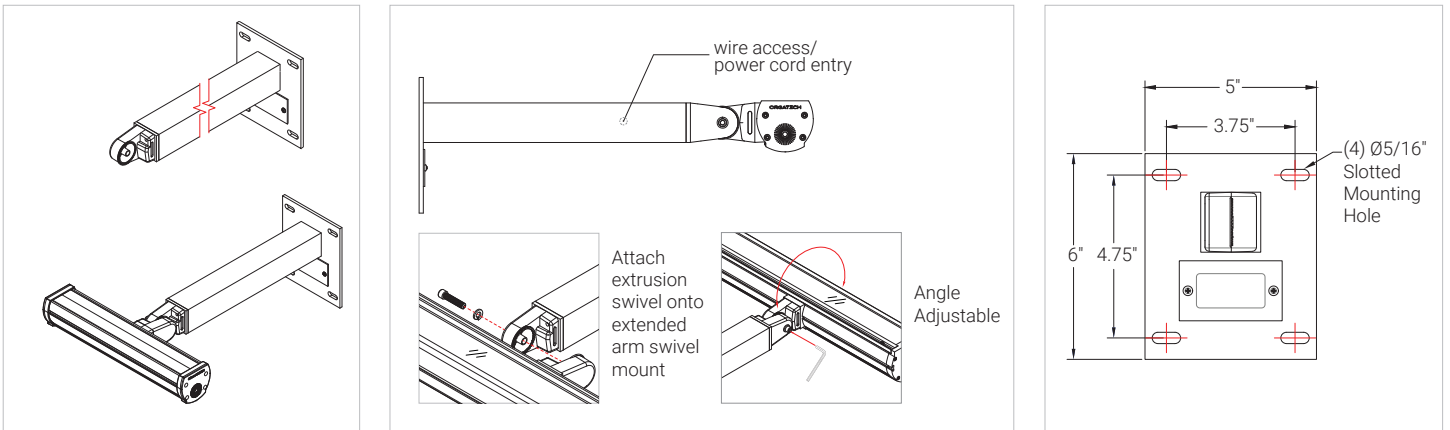

4ft nom.

OPTICS

Specifications sheets are subject to change without notification.

MOUNTING INSTALLATION

SWIVEL MOUNT

A heavy duty adjustable swivel mount with mounting plate. 1/2" nipple (can be specified) mounts directly to weatherproof canopies.

EXTENDED ARM

With swivel mount, extended arm is available in 4"-36" lengths. Power cords can be routed through arms, exiting close to the wall to connect to an adjacent j-box or other power outlet, providing a tidy installation.

EXTENDED HUB BRACKET

Available in 4"-36" lengths.

Specifications sheets are subject to change without notification.

MOUNTING INSTALLATION

L-BRACKET

Surface mounts in position with No. 10 screws (not supplied). All fixtures require two brackets.