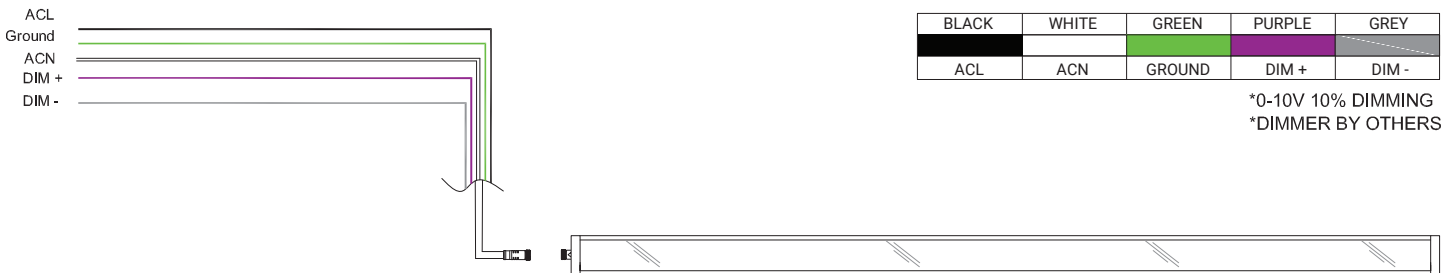

*longer cable lengths available per request.

Specifications sheets are subject to change without notification.

ELECTRICAL DETAILS

Non-Dimming | 3 Wire

0-10V Dimming | 5 Wire

TRIAC | Forward Phase | 3 Wire

Based on Lutron DIVA C•L DVCL-253P 250W

*Not available for LXH or 3ft,4ft LEX

ELV | Reverse Phase | 3 Wire

Based on Lutron DIVA DVRP-253P 250W & Lutron DIVA DVELV-303P-WH 300W

*Not available for LXH or 3ft,4ft LEX