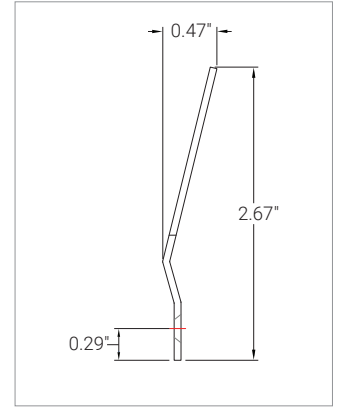

SLIDING BRACKET 1
1.41"

SLIDING BRACKET 2
2"

SLIDING BRACKET 3
2.41"

Specifications sheets are subject to change without notification.

ACCESSORIES

GLARE SHIELD

Minimizes a direct glare, while maintaining the LED output.

(input side)

(output side)

END CAP (output side)

PART

DESCRIPTION

M12-SC-4FT	48" Starter Cable
------------	-------------------

PART

DESCRIPTION