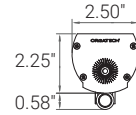

Minatura 1300x Extreme Linear Wallwash LED

120-277VAC

ORGATECH

DESCRIPTION

High performance, high output, very low profile, linear wallwash luminaire combining state-of-the-art power conversion with powerful optical lenses and inspired architectural design. Simple specification & snap-together power and control connectors enable time saving installation & long connected runs up to 700ft. Multiple optical lens options enable grazing or long throw & increase lumen output by up to 5X over 120° giving lighting designers all of the tools to efficiently illuminate a wide array of designs discreetly. Fixtures are engineered to run cool increasing the lifetime and efficiency of the fixtures and ensuring longevity in the harshest exterior conditions.

FEATURES

Construction	Anodized Aluminum w/ Diecast Endcaps. Polycarbonate lenses.
Length (nom.)	1ft, 2ft, 3ft, 4ft
Weight	1lb/ft
White CCT	2700K, 3000K, 3500K, 4000K, 5000K
Dimming	Non-Dimming, 0-10V 1% Dimming, Forward Phase(TRIAC), Reverse Phase(ELV)
Optics	10°, 16°, 18°, 30°, 40°, 45°, 120°, 35°x12°, 35°x15°, 60° Batwing, Asy Wallwash
Mounting	Sliding Bracket, Swivel Mount, Extended Arm, Extended Hub Bracket, L Bracket, Sliding Brackets & Permapost
Finish	Anodized Silver, Powder Coat Bronze, Black, White & Custom

PERFORMANCE

Electrical	120-277V AC, Row Interconnection or Daisy Chain with input/output IP67 Jumper Cables.
LED Wattage	LS 5.5W/ft (467lm/ft) / LH 7.13W/ft (600lm/ft) / LEH 8.92W/ft (750lm/ft) / LXH 11.89W/ft (1000lm/ft) / LEX 17.83W/ft (1500lm/ft)
Max Run	LS 120V-300FT / 277V-700FT | LH 120V-230FT / 277V-540FT LEH 120V-190FT / 277V-430FT | LXH 120V-140FT / 277V-320FT LEX 120V-94FT / 277V-217FT
Environment	Wet Location - IP67. Operating Temperature - 22°F to 122°F
Warranty	5 yr / 50,000 hour limited warranty
CRI	90+
Certifications	UL Listed, ROHS, Made in the USA

Project
Date

LS 5.5W/ft	Delivered Output	Watts
1ft	467lm	5.5w
2ft	934lm	11.1w
3ft	1401lm	16.65w
4ft	1868lm	19.32w

LH 7.13W/ft	Delivered Output	Watts
1ft	600lm	7.13w
2ft	1200lm	14.27w
3ft	1800lm	18.62w
4ft	2400lm	24.82w

LEH 8.92W/ft	Delivered Output	Watts
1ft	750lm	8.92w
2ft	1500lm	17.83w
3ft	2250lm	26.75w
4ft	3000lm	35.66w

LXH 11.89W/ft	Delivered Output	Watts
1ft	1000lm	11.89w
2ft	2000lm	23.78w
3ft	3000lm	35.66w
4ft	4000lm	47.55w

LEX 17.83W/ft	Delivered Output	Watts
1ft	1500lm	17.83w
2ft	3000lm	35.66w
3ft	4500lm	53.49w
4ft	6000lm	71.32w

*based on 30° optics

ORDERING GUIDE

Make selections by filling out the top row or highlighting options.