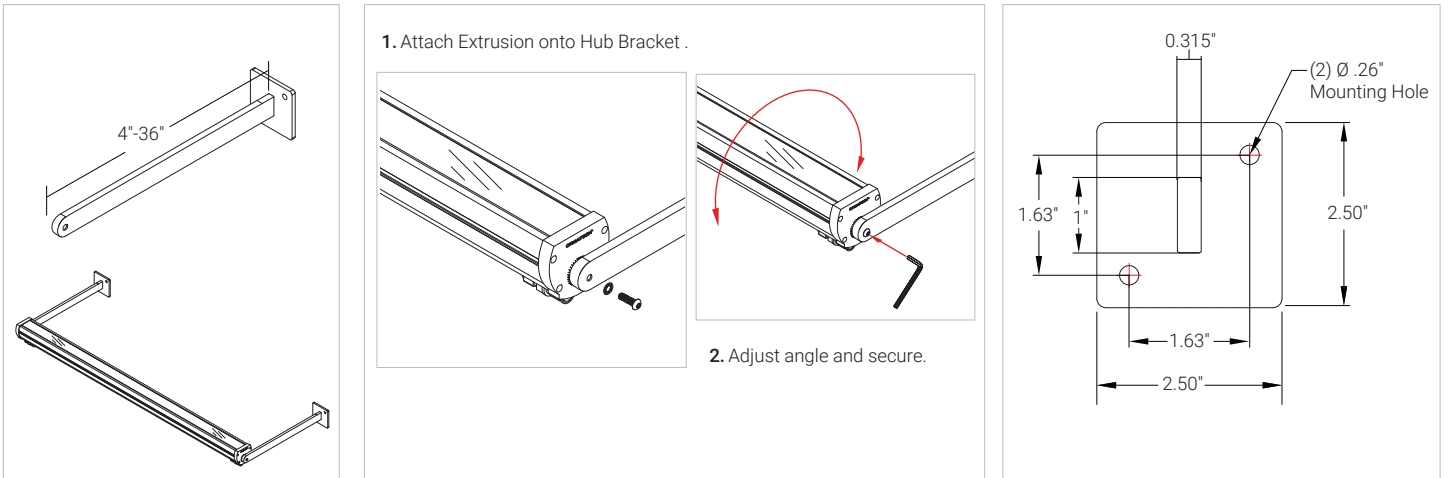

EXTENDED HUB BRACKET

Available in 4"-36" lengths.

Specifications sheets are subject to change without notification.