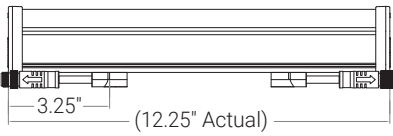

*Not available for LXH or 3ft, 4ft LEX

Specifications sheets are subject to change without notification.

Minatura® 1300x Extreme

OPTICS & FIXTURE SIZES

FIXTURE SIZES

1ft nom.

2ft nom.

3ft nom.