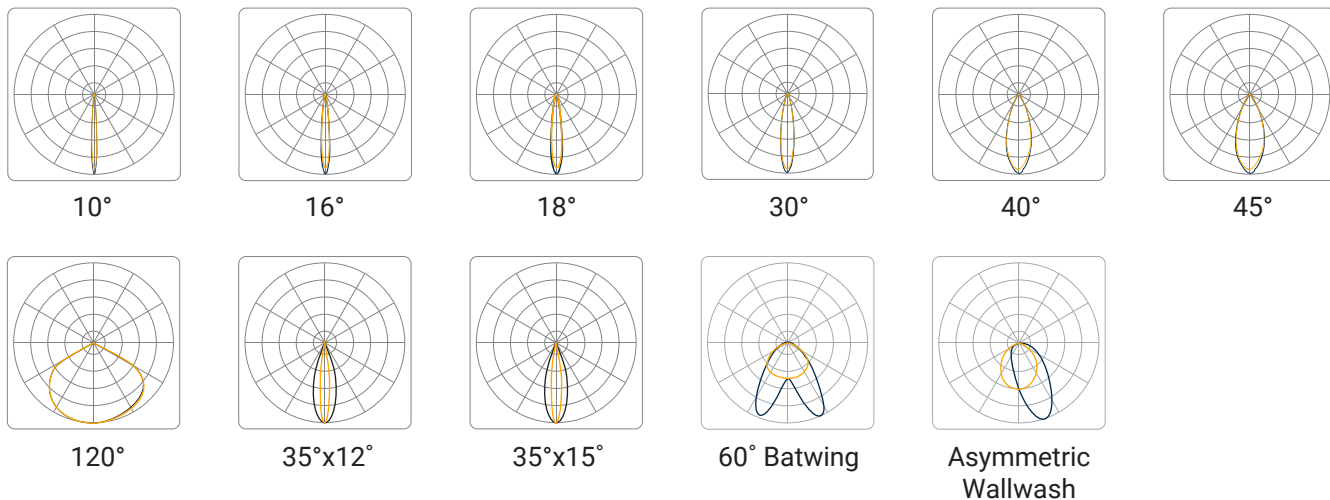

OPTICS

Specifications sheets are subject to change without notification.