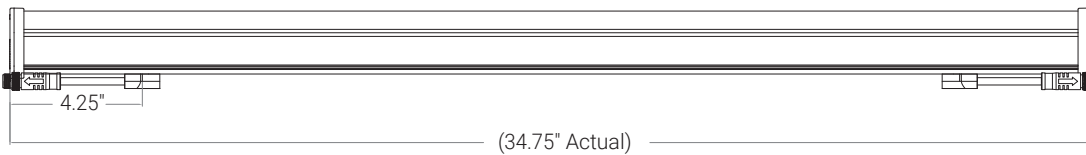

*Not available for LXH or 3ft, 4ft LEX

Specifications sheets are subject to change without notification.

Minatura® 1300x Extreme

OPTICS & FIXTURE SIZES

FIXTURE SIZES

1ft nom.

2ft nom.

3ft nom.