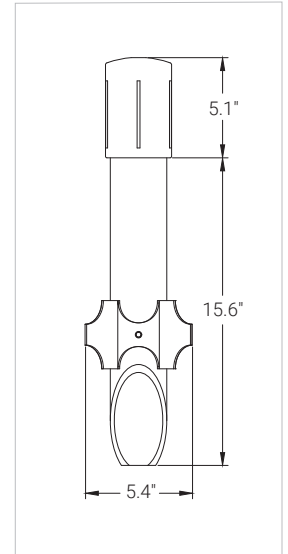

PERMAPOST

Provides easy at-grade installation. Includes swivel mount with 1/2" nipple. Fixture must be mounted at least 4" above ground level to avoid water accumulation.