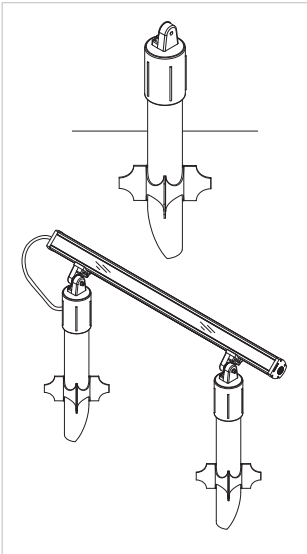

3. Secure fixture by tightening screws.
-Sliding Bracket can slide along the housing to desired location.
-Secure fixture by tightening M4 screws (provided) into the groove of the fixture.

4. Rotate fixture to desired angle and secure.

SLIDING BRACKET 1
1.41"

SLIDING BRACKET 2
2"

SLIDING BRACKET 3
2.41"

Specifications sheets are subject to change without notification.

ACCESSORIES

GLARE SHIELD

Minimizes a direct glare, while maintaining the LED output.

PERMAPOST

Provides easy at-grade installation. Includes swivel mount with 1/2" nipple. Fixture must be mounted at least 4" above ground level to avoid water accumulation.

STARTER CABLE

(input side)

JUMPER CABLE

(input side)

(output side)

END CAP (output side)

PART

DESCRIPTION

M12-SC-4FT	48" Starter Cable
------------	-------------------

PART

DESCRIPTION