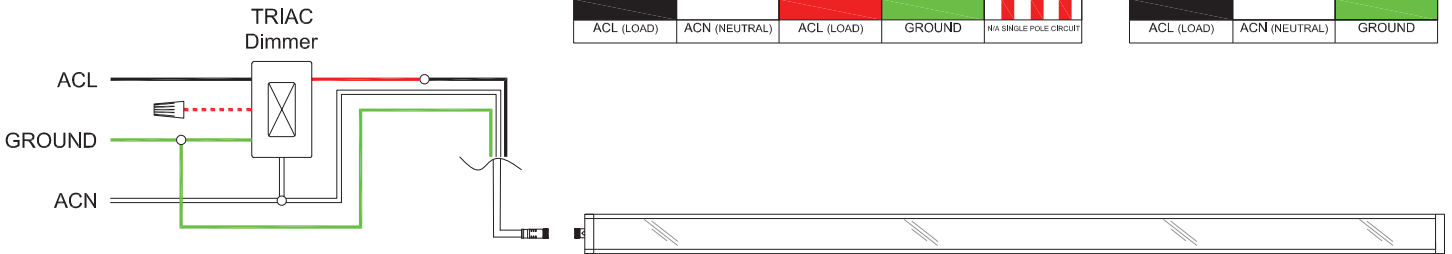

M12-JC-1FT	12" Jumper Cable
M12-JC-2FT	24" Jumper Cable
M12-JC-3FT	36" Jumper Cable
M12-JC-4FT	48" Jumper Cable

PART

DESCRIPTION

M12-FC-ENDCAP	End Cap (output side)
---------------	-----------------------

*longer cable lengths available per request.

Specifications sheets are subject to change without notification.

ELECTRICAL DETAILS

Non-Dimming | 3 Wire

0-10V Dimming | 5 Wire

TRIAC | Forward Phase | 3 Wire

Based on Lutron DIVA C•L DVCL-253P 250W

*Not available for LXH or 3ft,4ft LEX

ELV | Reverse Phase | 3 Wire

Based on Lutron DIVA DVRP-253P 250W & Lutron DIVA DVELV-303P-WH 300W

*Not available for LXH or 3ft,4ft LEX