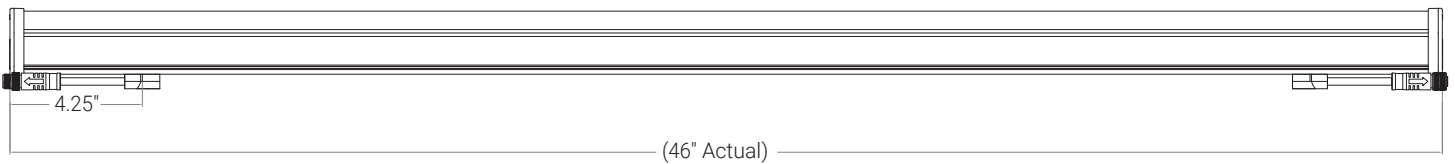

Minatura® 1300x Extreme

OPTICS & FIXTURE SIZES

FIXTURE SIZES

1ft nom.

2ft nom.

3ft nom.

4ft nom.

OPTICS

Specifications sheets are subject to change without notification.