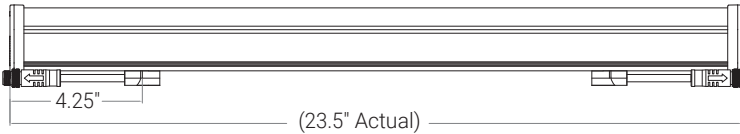

*Not available for LXH or 3ft, 4ft LEX

Specifications sheets are subject to change without notification.

Minatura® 1300x Extreme

OPTICS & FIXTURE SIZES

FIXTURE SIZES

1ft nom.

2ft nom.

3ft nom.