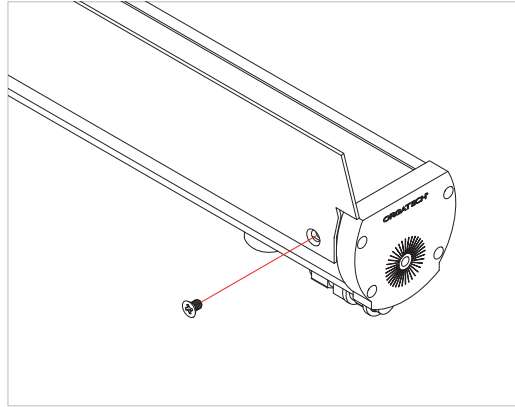

1. Mount Sliding Bracket to flat surface using 10-32 screws (per installer).

2. Mount fixture to Sliding Bracket.
-Tilt fixture to fit the inside of the Sliding Bracket.
-Then tilt the other side of the fixture down.

3. Secure fixture by tightening screws.
-Sliding Bracket can slide along the housing to desired location.
-Secure fixture by tightening M4 screws (provided) into the groove of the fixture.

4. Rotate fixture to desired angle and secure.

SLIDING BRACKET 1
1.41"

SLIDING BRACKET 2
2"

SLIDING BRACKET 3
2.41"

Specifications sheets are subject to change without notification.

ACCESSORIES

GLARE SHIELD

Minimizes a direct glare, while maintaining the LED output.

PERMAPOST

Provides easy at-grade installation. Includes swivel mount with 1/2" nipple. Fixture must be mounted at least 4" above ground level to avoid water accumulation.

STARTER CABLE

(input side)

JUMPER CABLE