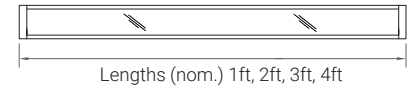

Minatura 1300x Extreme Linear Wallwash LED

120-277VAC

ORGATECH

DESCRIPTION

High performance, high output, very low profile, linear wallwash luminaire combining state-of-the-art power conversion with powerful optical lenses and inspired architectural design. Simple specification & snap-together power and control connectors enable time saving installation & long connected runs up to 700ft. Multiple optical lens options enable grazing or long throw & increase lumen output by up to 5X over 120° giving lighting designers all of the tools to efficiently illuminate a wide array of designs discreetly. Fixtures are engineered to run cool increasing the lifetime and efficiency of the fixtures and ensuring longevity in the harshest exterior conditions.

FEATURES

Construction	Anodized Aluminum w/ Diecast Endcaps. Polycarbonate lenses.
Length (nom.)	1ft, 2ft, 3ft, 4ft
Weight	1lb/ft
White CCT	2700K, 3000K, 3500K, 4000K, 5000K
Dimming	Non-Dimming, 0-10V 1% Dimming, Forward Phase(TRIAC), Reverse Phase(ELV)
Optics	10°, 16°, 18°, 30°, 40°, 45°, 120°, 35°x12°, 35°x15°, 60° Batwing, Asy Wallwash
Mounting	Sliding Bracket, Swivel Mount, Extended Arm, Extended Hub Bracket, L Bracket, Sliding Brackets & Permapost
Finish	Anodized Silver, Powder Coat Bronze, Black, White & Custom

PERFORMANCE

Electrical	120-277V AC, Row Interconnection or Daisy Chain with input/output IP67 Jumper Cables.
LED Wattage	LS 5.5W/ft (467lm/ft) / LH 7.13W/ft (600lm/ft) / LEH 8.92W/ft (750lm/ft) / LXH 11.89W/ft (1000lm/ft) / LEX 17.83W/ft (1500lm/ft)
Max Run	LS 120V-300FT / 277V-700FT | LH 120V-230FT / 277V-540FT LEH 120V-190FT / 277V-430FT | LXH 120V-140FT / 277V-320FT LEX 120V-94FT / 277V-217FT
Environment	Wet Location - IP67. Operating Temperature - 22°F to 122°F
Warranty	5 yr / 50,000 hour limited warranty
CRI	90+
Certifications	UL Listed, ROHS, Made in the USA

Project
Date

LS 5.5W/ft	Delivered Output	Watts
1ft	467lm	5.5w
2ft	934lm	11.1w
3ft	1401lm	16.65w
4ft	1868lm	19.32w

LH 7.13W/ft	Delivered Output	Watts
1ft	600lm	7.13w
2ft	1200lm	14.27w
3ft	1800lm	18.62w
4ft	2400lm	24.82w

LEH 8.92W/ft	Delivered Output	Watts
1ft	750lm	8.92w
2ft	1500lm	17.83w
3ft	2250lm	26.75w
4ft	3000lm	35.66w

LXH 11.89W/ft	Delivered Output	Watts
1ft	1000lm	11.89w
2ft	2000lm	23.78w
3ft	3000lm	35.66w
4ft	4000lm	47.55w

LEX 17.83W/ft	Delivered Output	Watts
1ft	1500lm	17.83w
2ft	3000lm	35.66w
3ft	4500lm	53.49w
4ft	6000lm	71.32w

*based on 30° optics

ORDERING GUIDE

Make selections by filling out the top row or highlighting options.