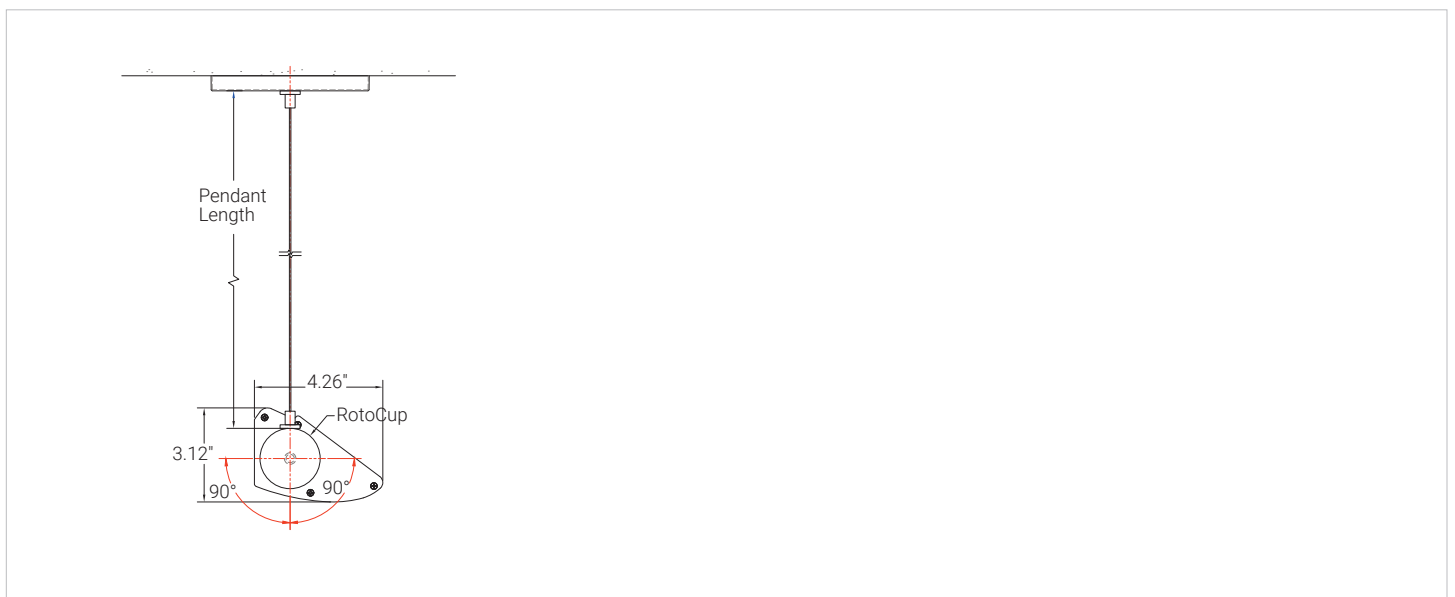

CABLE SUSPENDED

With rotocup, available up to 96in lengths. Each fixture requires two cables. Contact for more installation details.