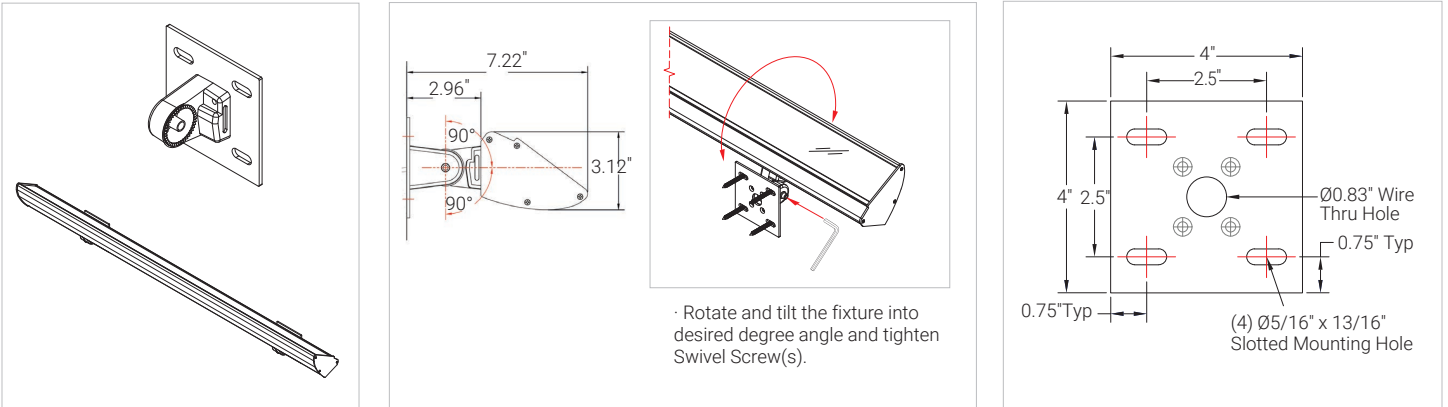

### SWIVEL MOUNT

A heavy duty adjustable swivel mount with mounting plate. Power wires exit through swivel from the back right in the up position. Fixtures 2ft + require 2 swivels.