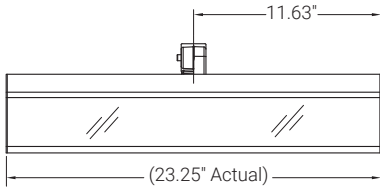

FIXTURE SIZES

2ft nom.