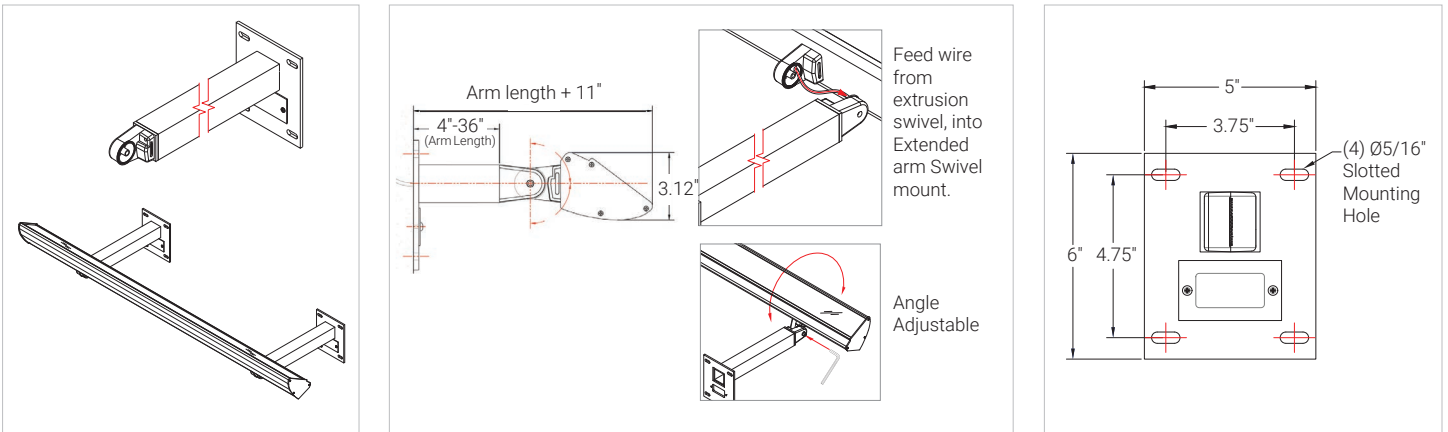

## MOUNTING INSTALLATION

### SWIVEL MOUNT

A heavy duty adjustable swivel mount with mounting plate. Power wires exit through swivel from the back right in the up position. Fixtures 2ft + require 2 swivels.

### EXTENDED ARM

With swivel mount, extended arm is available in 4"-36" lengths. Power cords are routed through arms, exiting close to the wall to connect to an adjacent j-box or other power outlet, providing a tidy installation. Fixtures 2ft + require 2 extended arms.