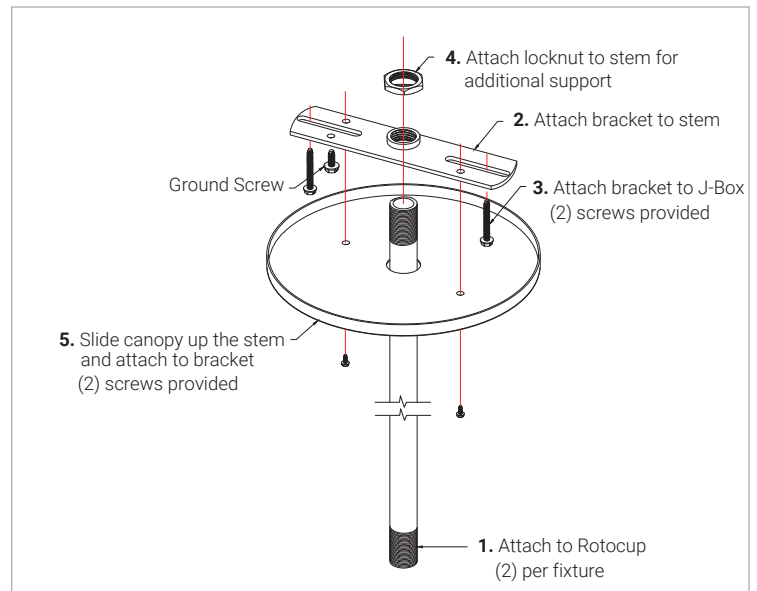

MOUNTING INSTALLATION

PENDANT SUSPENDED

With rotocup, available up to 96in lengths. Each fixture requires two pendants.