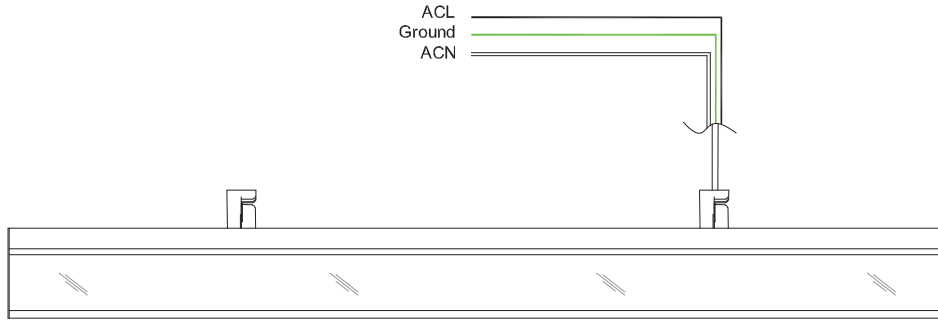

ELECTRICAL DETAILS

Non-Dimming | 3 Wire

BLACK	WHITE	GREEN
POWER +	NEUTRAL -	GROUND