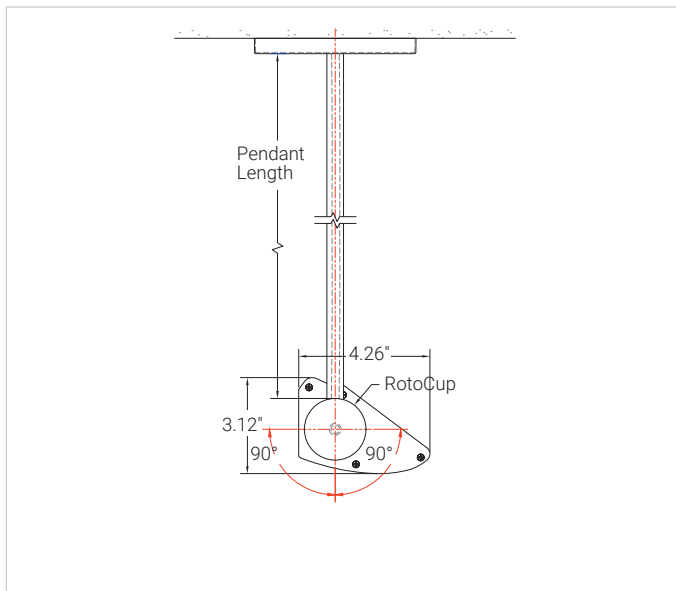

MOUNTING INSTALLATION

PENDANT SUSPENDED

With rotocup, available up to 96in lengths. Each fixture requires two pendants.