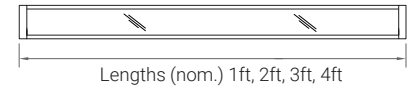

# Minatura 1300x Extreme Linear Wallwash LED

120-277VAC

**ORGATECH**

Project

Date

\*based on 30° optics

LS 5.5W/ft	Delivered Output	Watts
1ft	467lm	5.5w
2ft	934lm	11.1w
3ft	1401lm	16.65w
4ft	1868lm	19.32w

LH 7.13W/ft	Delivered Output	Watts
1ft	600lm	7.13w
2ft	1200lm	14.27w
3ft	1800lm	18.62w
4ft	2400lm	24.82w

LEH 8.92W/ft	Delivered Output	Watts
1ft	750lm	8.92w
2ft	1500lm	17.83w
3ft	2250lm	26.75w
4ft	3000lm	35.66w

LXH 11.89W/ft	Delivered Output	Watts
1ft	1000lm	11.89w
2ft	2000lm	23.78w
3ft	3000lm	35.66w
4ft	4000lm	47.55w