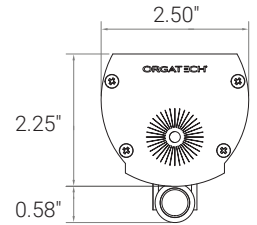

Minatura® 1300x Extreme

OPTICS & FIXTURE SIZES

FIXTURE SIZES

1ft nom.