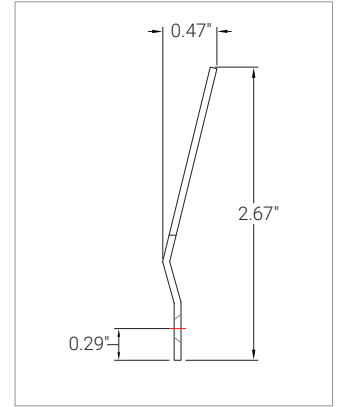

ACCESSORIES

GLARE SHIELD

Minimizes a direct glare, while maintaining the LED output.