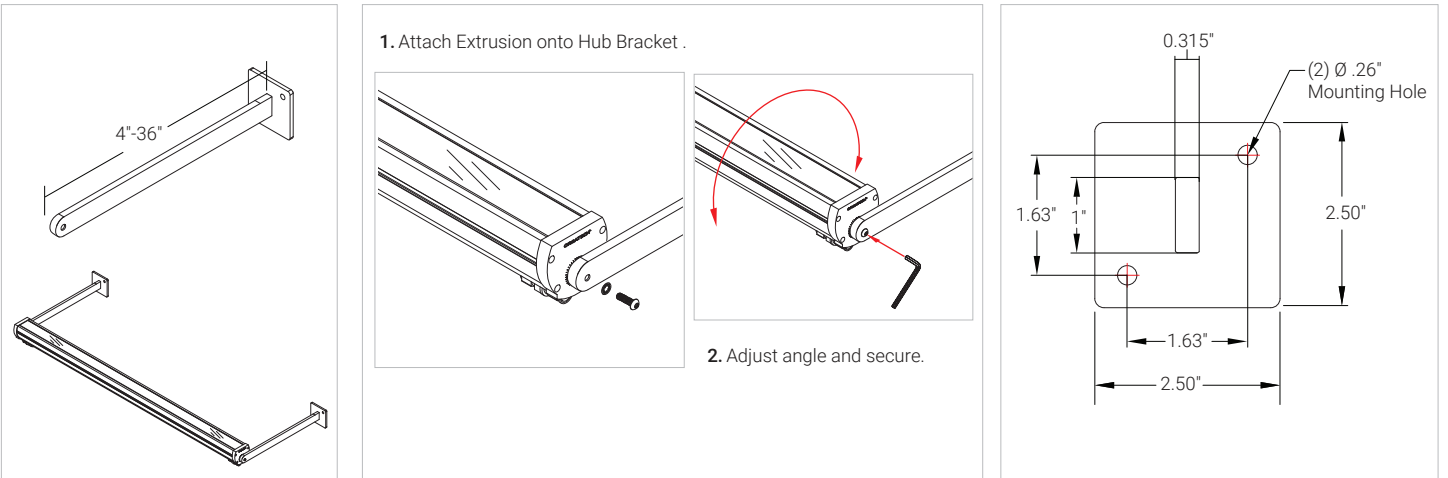

EXTENDED HUB BRACKET

Available in 4"-36" lengths.

Specifications sheets are subject to change without notification.