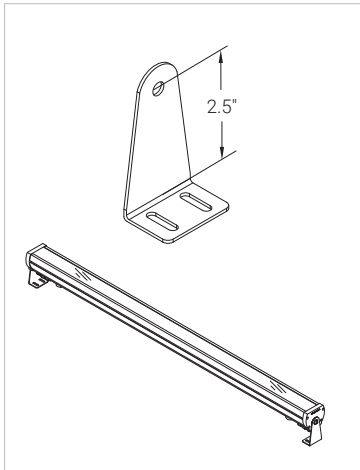

MOUNTING INSTALLATION

L-BRACKET

Surface mounts in position with No. 10 screws (not supplied). All fixtures require two brackets.