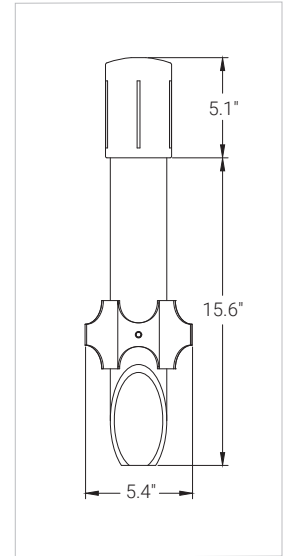

PERMAPOST

Provides easy at-grade installation. Includes swivel mount with 1/2" nipple. Fixture must be mounted at least 4" above ground level to avoid water accumulation.