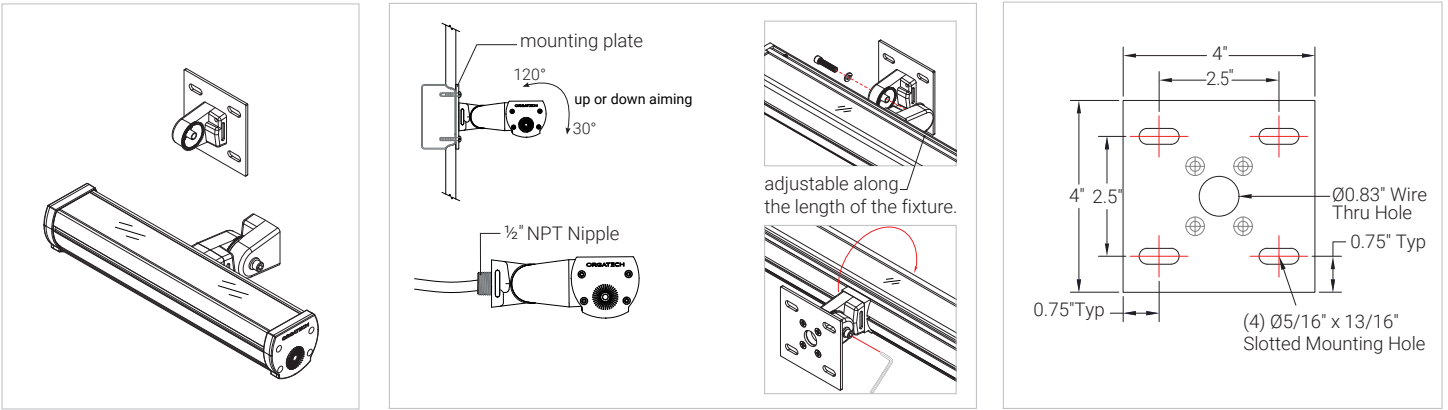

### EXTENDED ARM

With swivel mount, extended arm is available in 4"-36" lengths. Power cords can be routed through arms, exiting close to the wall to connect to an adjacent j-box or other power outlet, providing a tidy installation.