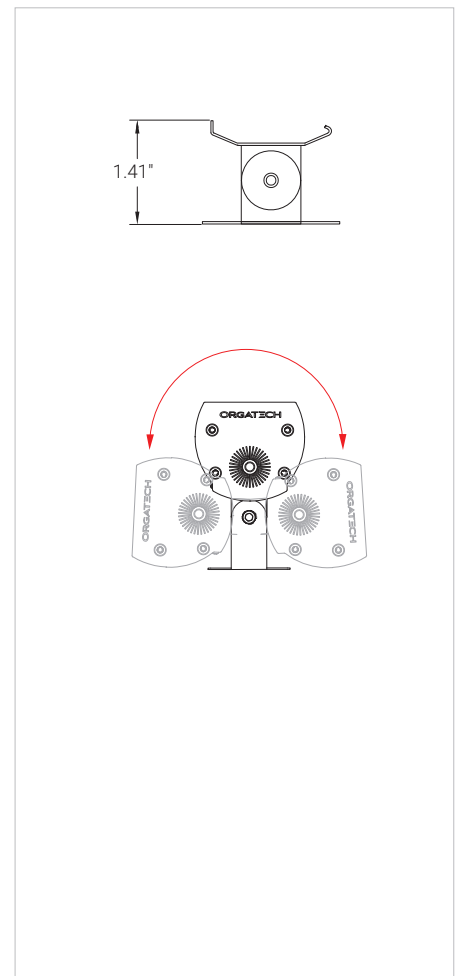

SLIDING BRACKET

Surface Mount Aluminum Sliding bracket. Designed to allow the fixture to rotate and aim 180 degrees and mount flat to any surface. Two Brackets required for fixtures longer than 2 ft.