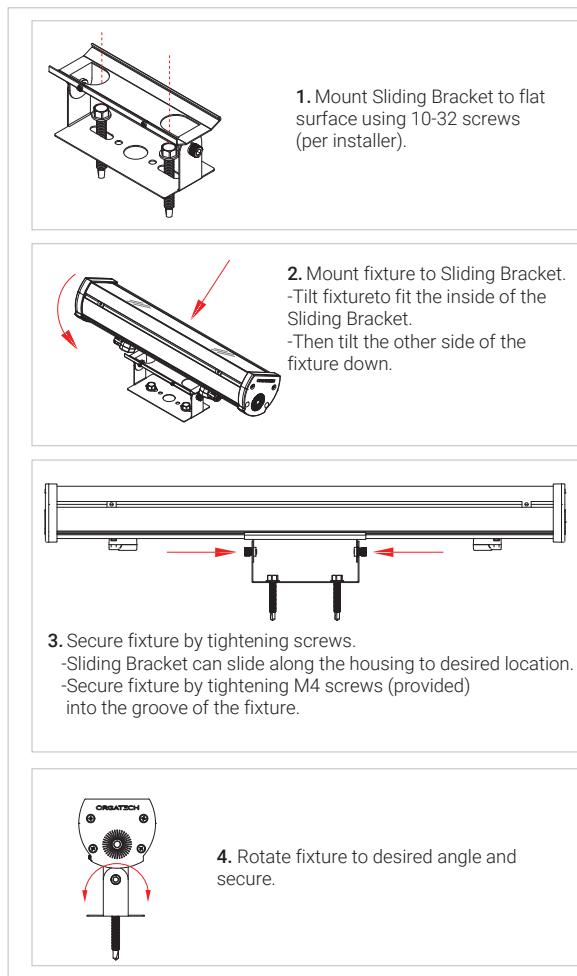

SLIDING BRACKET

Surface Mount Aluminum Sliding bracket. Designed to allow the fixture to rotate and aim 180 degrees and mount flat to any surface. Two Brackets required for fixtures longer than 2 ft.