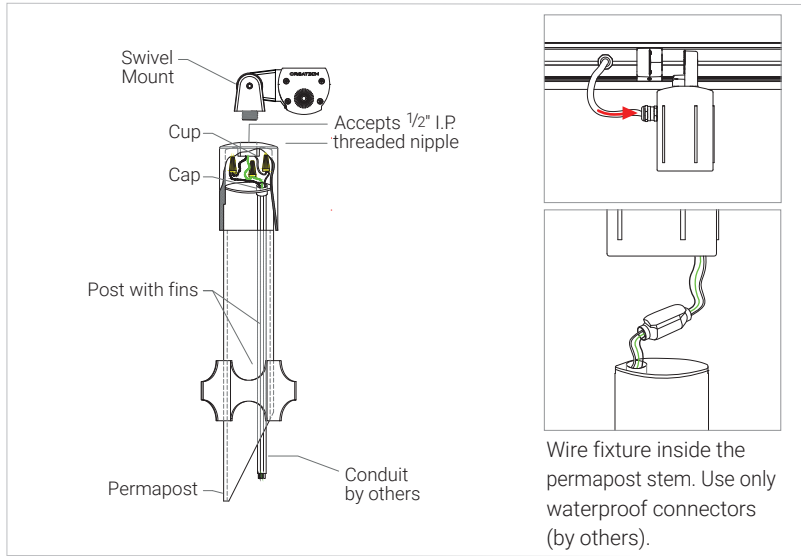

PERMAPOST

Provides easy at-grade installation. Includes swivel mount with 1/2" nipple. Fixture must be mounted at least 4" above ground level to avoid water accumulation.