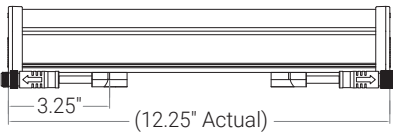

Minatura® 1300x Extreme

OPTICS & FIXTURE SIZES

FIXTURE SIZES

1ft nom.