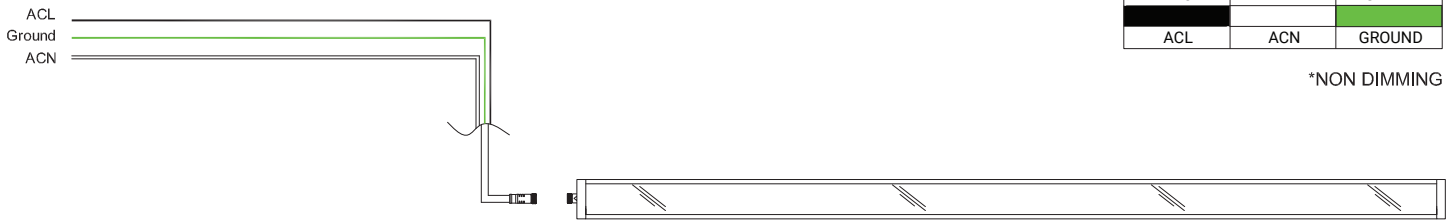

ELECTRICAL DETAILS

Non-Dimming | 3 Wire