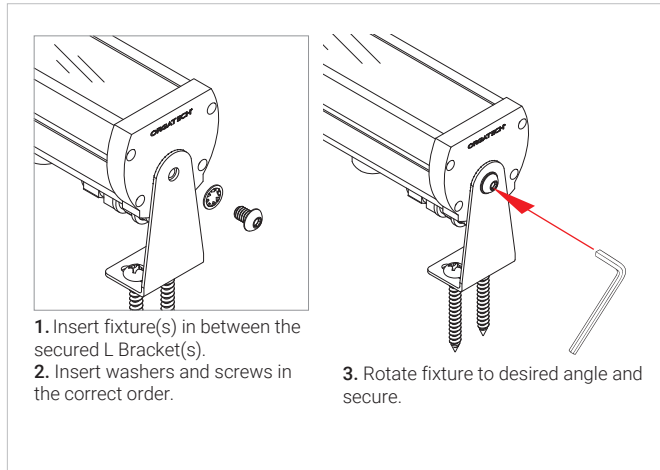

MOUNTING INSTALLATION

L-BRACKET

Surface mounts in position with No. 10 screws (not supplied). All fixtures require two brackets.