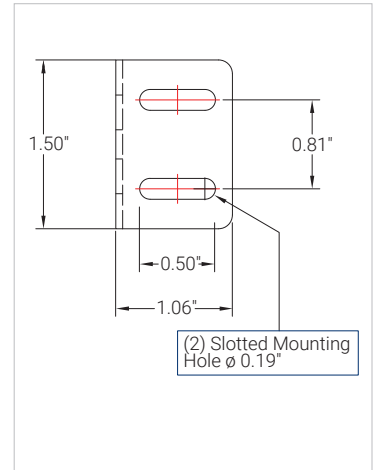

MOUNTING INSTALLATION

L-BRACKET

Surface mounts in position with No. 10 screws (not supplied). All fixtures require two brackets.