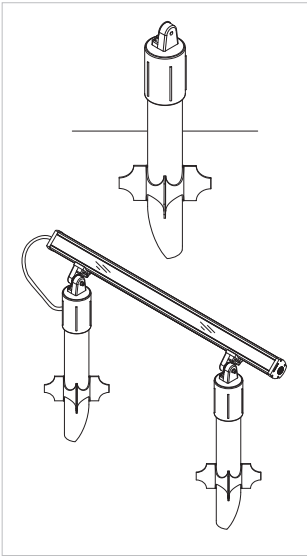

PERMAPOST

Provides easy at-grade installation. Includes swivel mount with 1/2" nipple. Fixture must be mounted at least 4" above ground level to avoid water accumulation.