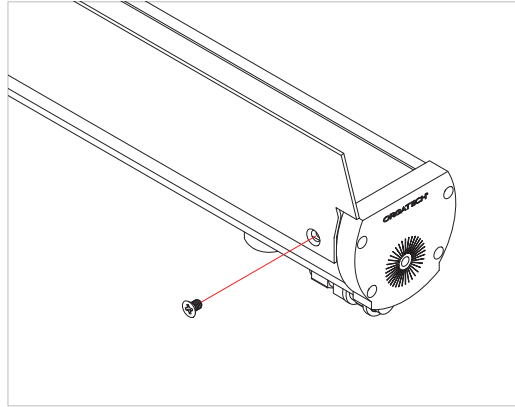

ACCESSORIES

GLARE SHIELD

Minimizes a direct glare, while maintaining the LED output.