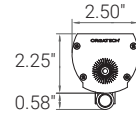

# Minatura 1300x Extreme Linear Wallwash LED

120-277VAC

**ORGATECH**

Project

Date

\*based on 30° optics

LS 5.5W/ft	Delivered Output	Watts
1ft	467lm	5.5w
2ft	934lm	11.1w
3ft	1401lm	16.65w
4ft	1868lm	19.32w

LH 7.13W/ft	Delivered Output	Watts
1ft	600lm	7.13w
2ft	1200lm	14.27w
3ft	1800lm	18.62w
4ft	2400lm	24.82w

LEH 8.92W/ft	Delivered Output	Watts
1ft	750lm	8.92w
2ft	1500lm	17.83w
3ft	2250lm	26.75w
4ft	3000lm	35.66w

LXH 11.89W/ft	Delivered Output	Watts
1ft	1000lm	11.89w
2ft	2000lm	23.78w
3ft	3000lm	35.66w
4ft	4000lm	47.55w