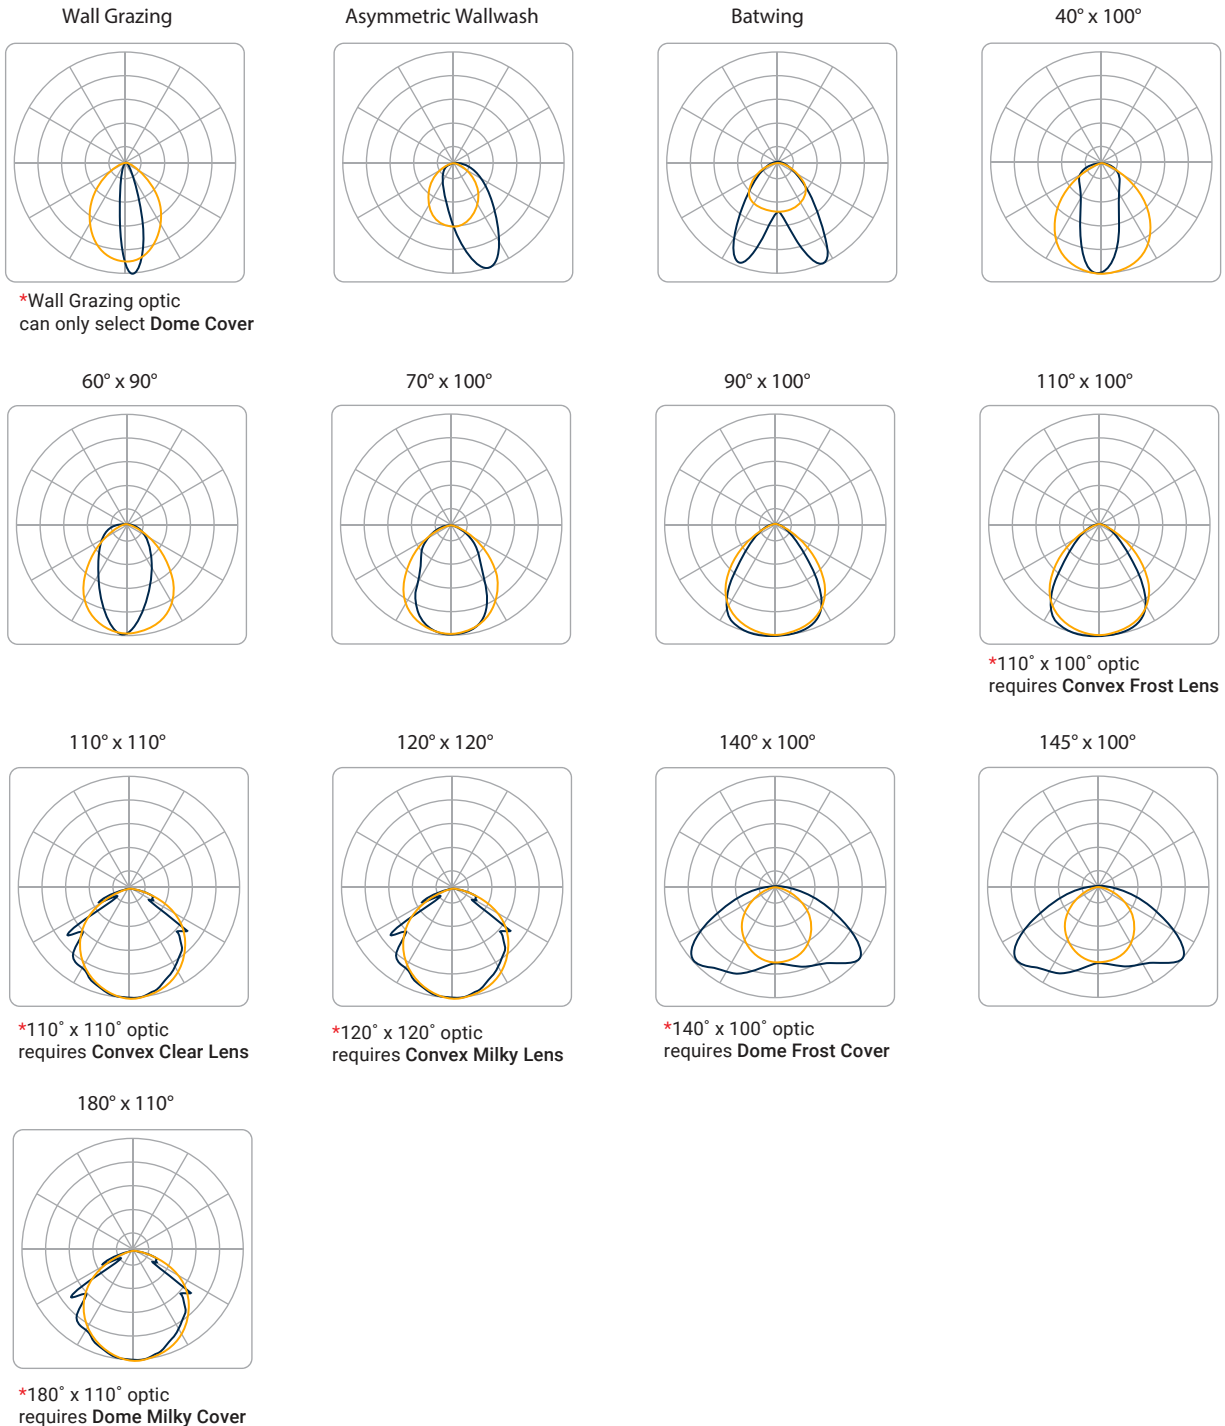

LENSING AND PHOTOMETRICS

ACCESSORIES

IP67 Quick Connect Starter & Jumper Cables

Gulfstream 3® RGB

Starter Cable

Jumper Cable

End Cap

PART #	DESCRIPTION
GS3SC5P-5	GS3 Starter Cable 5ft
GS3SC5P-10	GS3 Starter Cable 10ft
GS3SC5P-15	GS3 Starter Cable 15ft
GS3SC5P-20	GS3 Starter Cable 20ft

PART #	DESCRIPTION
GS3J5P-5	GS3 Jumper Cable 5ft
GS3J5P-10	GS3 Jumper Cable 10ft
GS3J5P-15	GS3 Jumper Cable 15ft
GS3J5P-20	GS3 Jumper Cable 20ft

PART #	DESCRIPTION
GS3EC	GS3 End Cap

*Custom lengths available

DRIVER ORDERING CHART IP67 Rated, 120V-277V in -48V out.

Make selections by filling out the top row to create part number. (Choose your wattage, dimming, & output voltage)

Part Number Example: BSD-40-CV-U-N-N-MW-48V

BSD	____	CV	U	____	N	MW	____
	WATTAGE			DIMMING			OUTPUT VOLTAGE
	40			N (NON DIMMING)			48V
	60			D1 (0-10V DIMMING)			
	100						
	120						
	150						
	185						
	320						
	480						
	600						
	1000						
	1500*						
	2500*						

*1500W & 2500W rated for indoor use only

IP67 Enclosure

IP67 ENCLOSURE SPECIFICATIONS

Input Voltage	120-277V AC
Input Data	DMX 512 / ON/OFF
Output	DC + DMX 512 / DC + ON/OFF
Output Wattage	500W / 1000W / 2000W
Weight	Max. 22lbs
Operating Temperature	min -20°C, max 60°C
Storage Temperature	min -40°C, max 85°C
Ingress	IP67

PART #	DESCRIPTION
GS3IPE-500W	GS3 IP67 Enclosure - 500W
GS3IPE-1000W	GS3 IP67 Enclosure - 1000W
GS3IPE-2000W	GS3 IP67 Enclosure - 2000W