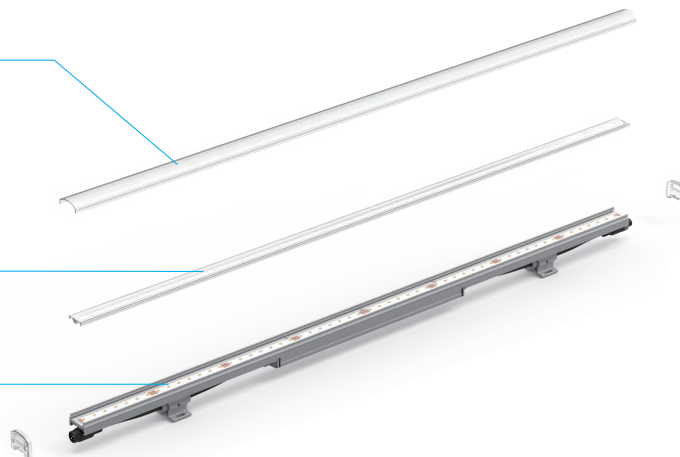

LED

- | RGB
- | FULL COLOR

Convex Cover Dome Cover

LENS

- Wall Grazing*
- Wall Washing
- 40° x 100°
- 60° x 90°
- 70° x 100°
- 90° x 100°
- 145° x 100°
- Batwing
- Additional beam angles available with cover & lens combinations.*

ORGATECH®

High Performance - Very low profile.

Complete choice of LED outputs & added secondary optics for tru-asymmetric to batwing optics.

Long continuous runs up to 229ft (70m).

Slim rugged design - IP67

Adjustable Swivel Mount for accurate aiming.

Secondary Optic	Wall Grazing*
	Wallwash Asymmetric
	Batwing
Beam Angle	40° x 100°
	60° x 90°
	70° x 100°
	90° x 100°
	110° x 100°*
	110° x 110°*
	120° x 120°*
	140° x 100°*
	145° x 100°
	180° x 110°*
Operating Temperature	min -4°F, max 167°F
Storage Temperature	min -22°F, max 185°F
Cover	Clear, Frost, Milky

*See photometrics section for lens/cover requirements.

Specifications may be modified or improved without notification.