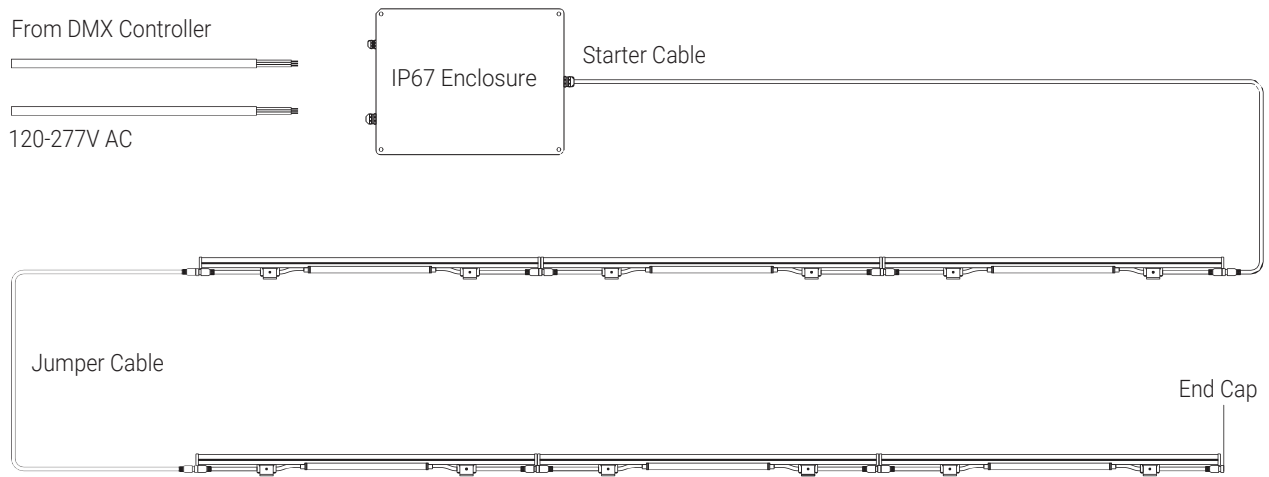

*1500W & 2500W rated for indoor use only

IP67 Enclosure

IP67 ENCLOSURE SPECIFICATIONS

Input Voltage	120-277V AC
Input Data	DMX 512 / ON/OFF
Output	DC + DMX 512 / DC + ON/OFF
Output Wattage	500W / 1000W / 2000W
Weight	Max. 22lbs
Operating Temperature	min -20°C, max 60°C
Storage Temperature	min -40°C, max 85°C
Ingress	IP67

PART #	DESCRIPTION
GS3IPE-500W	GS3 IP67 Enclosure - 500W
GS3IPE-1000W	GS3 IP67 Enclosure - 1000W
GS3IPE-2000W	GS3 IP67 Enclosure - 2000W

MOUNTING INSTALLATION

Swivel Mount Two heavy duty adjustable Swivel Mounts slide along the fixture.

- Mount each Swivel Mount with two screw(s).

- Loosen set screw(s), aim fixture and lock the set screws.

Make selections by filling out the top row or highlighting options.

GULFSTREAM 3 - RGB

GS3								
SERIES	TYPE	LENGTH (nom. ft)	CCT	CRI	VOLTAGE	CONTROL	BEAM ANGLE	COVER
GS3 GULFSTREAM 3 GS3P GULFSTREAM 3 PIXEL	1 INDOOR 0 OUTDOOR	2 3 4 Rx ROWx (x=qty)	RGB	80 90	48V 48V DC	DMX DALI PWM	WG WALL GRAZING* WW WALLWASH ASYMMETRIC BW BATWING 40x100 60x90 70x100 90x100 110x100* 110x110* 120x120* 140x100* 145x100 180x110*	CC CONVEX CLEAR CF CONVEX FROST CM CONVEX MILKY DC DOME CLEAR DF DOME FROST DM DOME MILKY