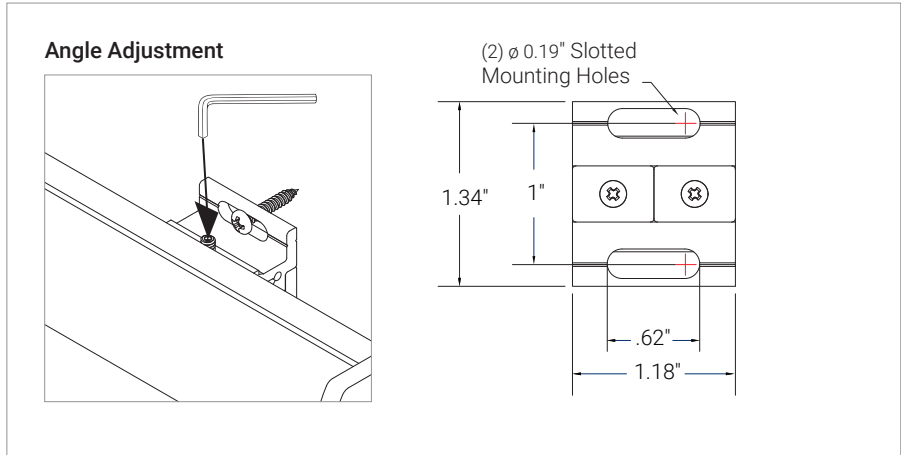

PART #	DESCRIPTION
GS3IPE-500W	GS3 IP67 Enclosure - 500W
GS3IPE-1000W	GS3 IP67 Enclosure - 1000W
GS3IPE-2000W	GS3 IP67 Enclosure - 2000W

MOUNTING INSTALLATION

Swivel Mount Two heavy duty adjustable Swivel Mounts slide along the fixture.