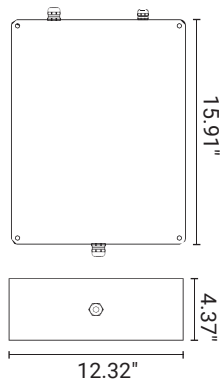

ACCESSORIES

IP67 Quick Connect Starter & Jumper Cables

Gulfstream 3® RGB

Starter Cable

Jumper Cable

End Cap

PART #	DESCRIPTION
GS3SC5P-5	GS3 Starter Cable 5ft
GS3SC5P-10	GS3 Starter Cable 10ft
GS3SC5P-15	GS3 Starter Cable 15ft
GS3SC5P-20	GS3 Starter Cable 20ft

PART #	DESCRIPTION
GS3J5P-5	GS3 Jumper Cable 5ft
GS3J5P-10	GS3 Jumper Cable 10ft
GS3J5P-15	GS3 Jumper Cable 15ft
GS3J5P-20	GS3 Jumper Cable 20ft

PART #	DESCRIPTION
GS3EC	GS3 End Cap

*Custom lengths available

DRIVER ORDERING CHART IP67 Rated, 120V-277V in -48V out.

Make selections by filling out the top row to create part number. (Choose your wattage, dimming, & output voltage)

Part Number Example: BSD-40-CV-U-N-N-MW-48V

BSD	____	CV	U	____	N	MW	____
	WATTAGE			DIMMING			OUTPUT VOLTAGE
	40			N (NON DIMMING)			48V
	60			D1 (0-10V DIMMING)			
	100						
	120						
	150						
	185						
	320						
	480						
	600						
	1000						
	1500*						
	2500*						

*1500W & 2500W rated for indoor use only

IP67 Enclosure

IP67 ENCLOSURE SPECIFICATIONS

Input Voltage	120-277V AC
Input Data	DMX 512 / ON/OFF
Output	DC + DMX 512 / DC + ON/OFF
Output Wattage	500W / 1000W / 2000W
Weight	Max. 22lbs
Operating Temperature	min -20°C, max 60°C
Storage Temperature	min -40°C, max 85°C
Ingress	IP67

PART #	DESCRIPTION
GS3IPE-500W	GS3 IP67 Enclosure - 500W
GS3IPE-1000W	GS3 IP67 Enclosure - 1000W
GS3IPE-2000W	GS3 IP67 Enclosure - 2000W