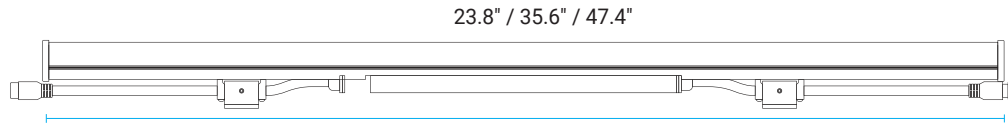

LENSING AND PHOTOMETRICS