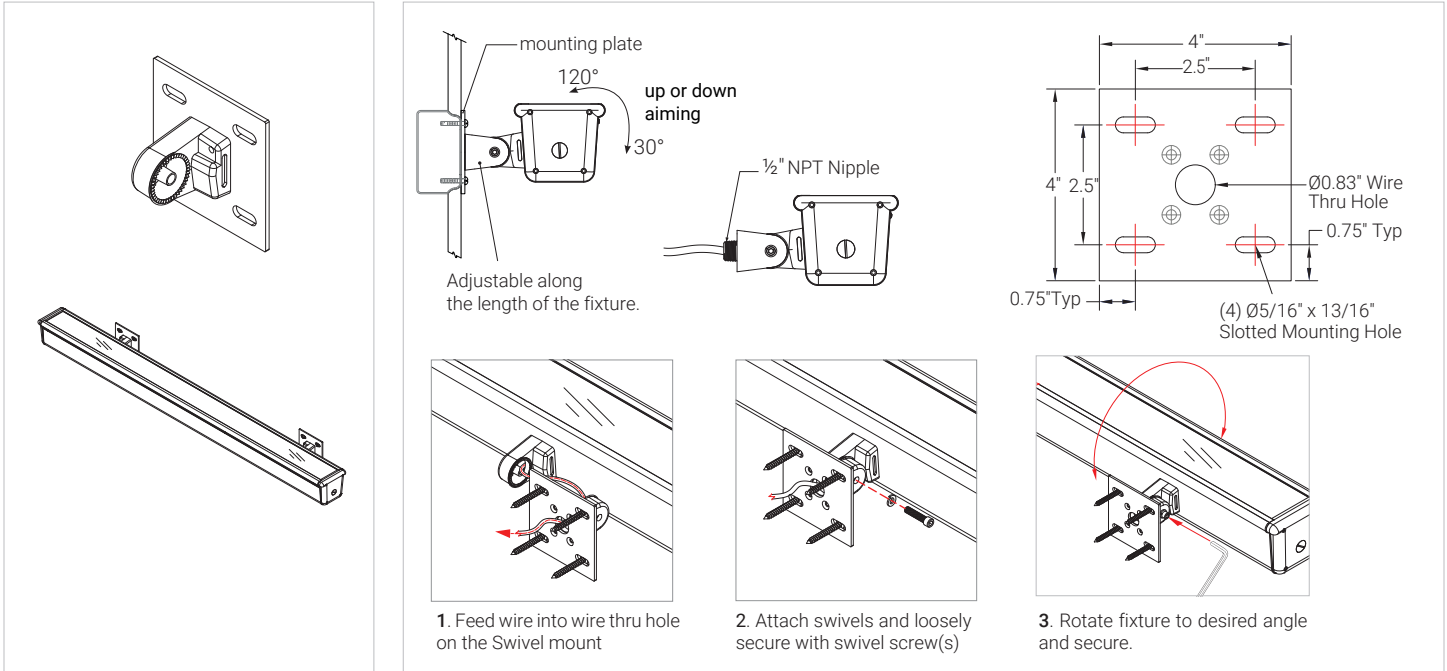

## FIXTURE SIZES

\* Specifications sheets are subject to change without notification.

## MOUNTING INSTALLATION

### Swivel Mount

A heavy duty adjustable swivel mount with mounting plate. Wires are routed through the swivel mount, exiting close to the wall to connect to an adjacent j-box or other power outlet, providing a tidy installation. 1/2" nipple (can be specified) mounts directly to weatherproof canopies.