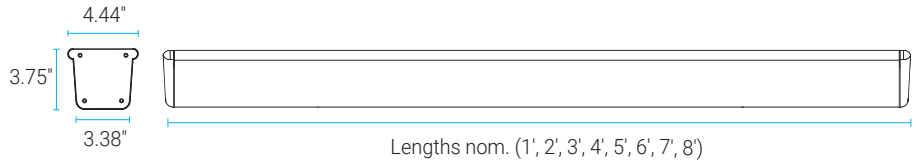

## DESCRIPTION

120V or 277V LED arrays with 120° distribution for general signlighting wallwashing creates a powerful energy efficient and economical linear floodlight. Adjustable aiming. Color temperature, mounting options and finishes area all available to customize the fixture to your specific application. Perfect for signs and wallwashing applications, with unparalleled uniformity.

## FEATURES

**Construction** Powder coated aluminum fixtures. Polycarbonate lenses.

**Length (nom.)** 1ft, 2ft, 3ft, 4ft, 5ft, 6ft, 7ft, 8ft

**Weight** 2.5lbs/ft

**White CCT** 2700K, 3000K, 3500K, 4000K, 5000K