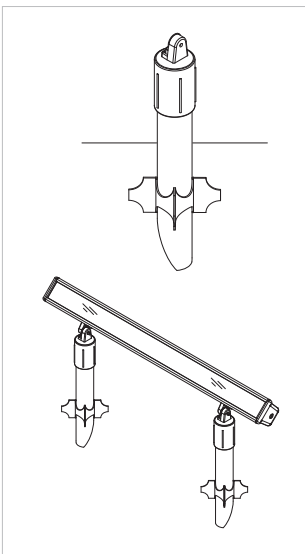

Permapost

Provides easy at-grade installation. Includes swivel mount with 1/2" nipple. Fixture must be mounted at least 4" above ground level to avoid water accumulation.