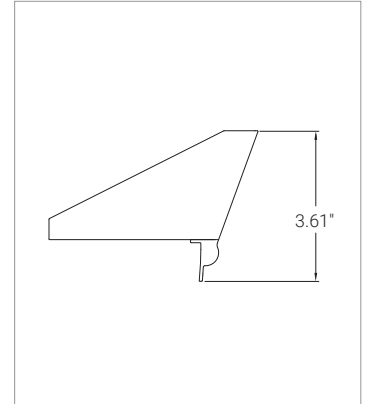

ACCESSORIES

Glare Shield

Minimizes a direct glare, while maintaining the LED output. Factory installed.