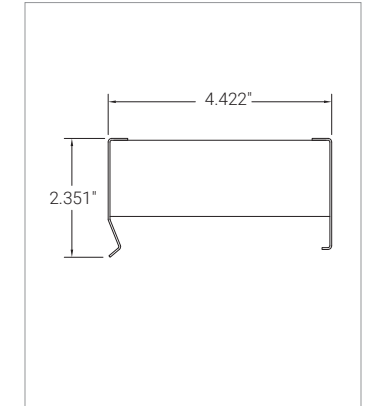

Blade Louver

Minimizes a horizontal glare, while maintaining the LED output.