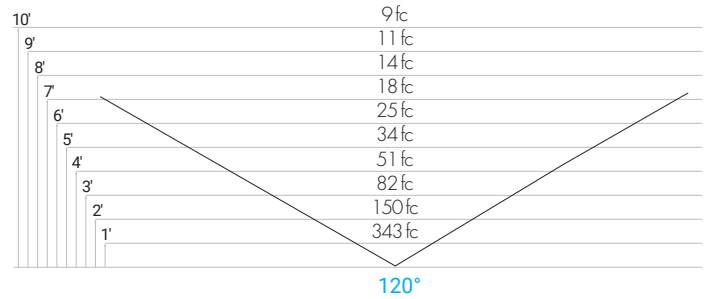

PHOTOMETRIC DATA - LH 8W/ft (based off 4ft fixture)