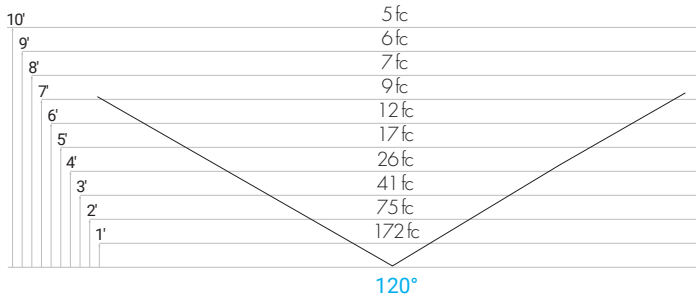

Omegalux® Signlighter 1200s

PHOTOMETRICS AND OPTICS

Aiming fixtures with the lens options shown enable perfect asymmetric performances to meet the needs of any signlighting or wallwashing project. Combining easy specification with easy aiming for long throw with even, shadowless distribution.

PHOTOMETRIC DATA - LS 4W/ft (based off 4ft fixture)