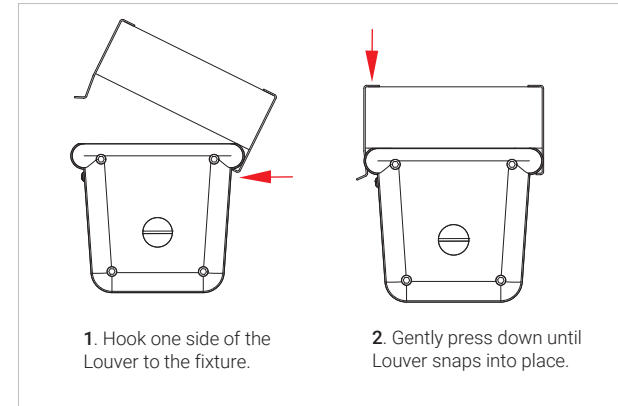

Blade Louver

Minimizes a horizontal glare, while maintaining the LED output.