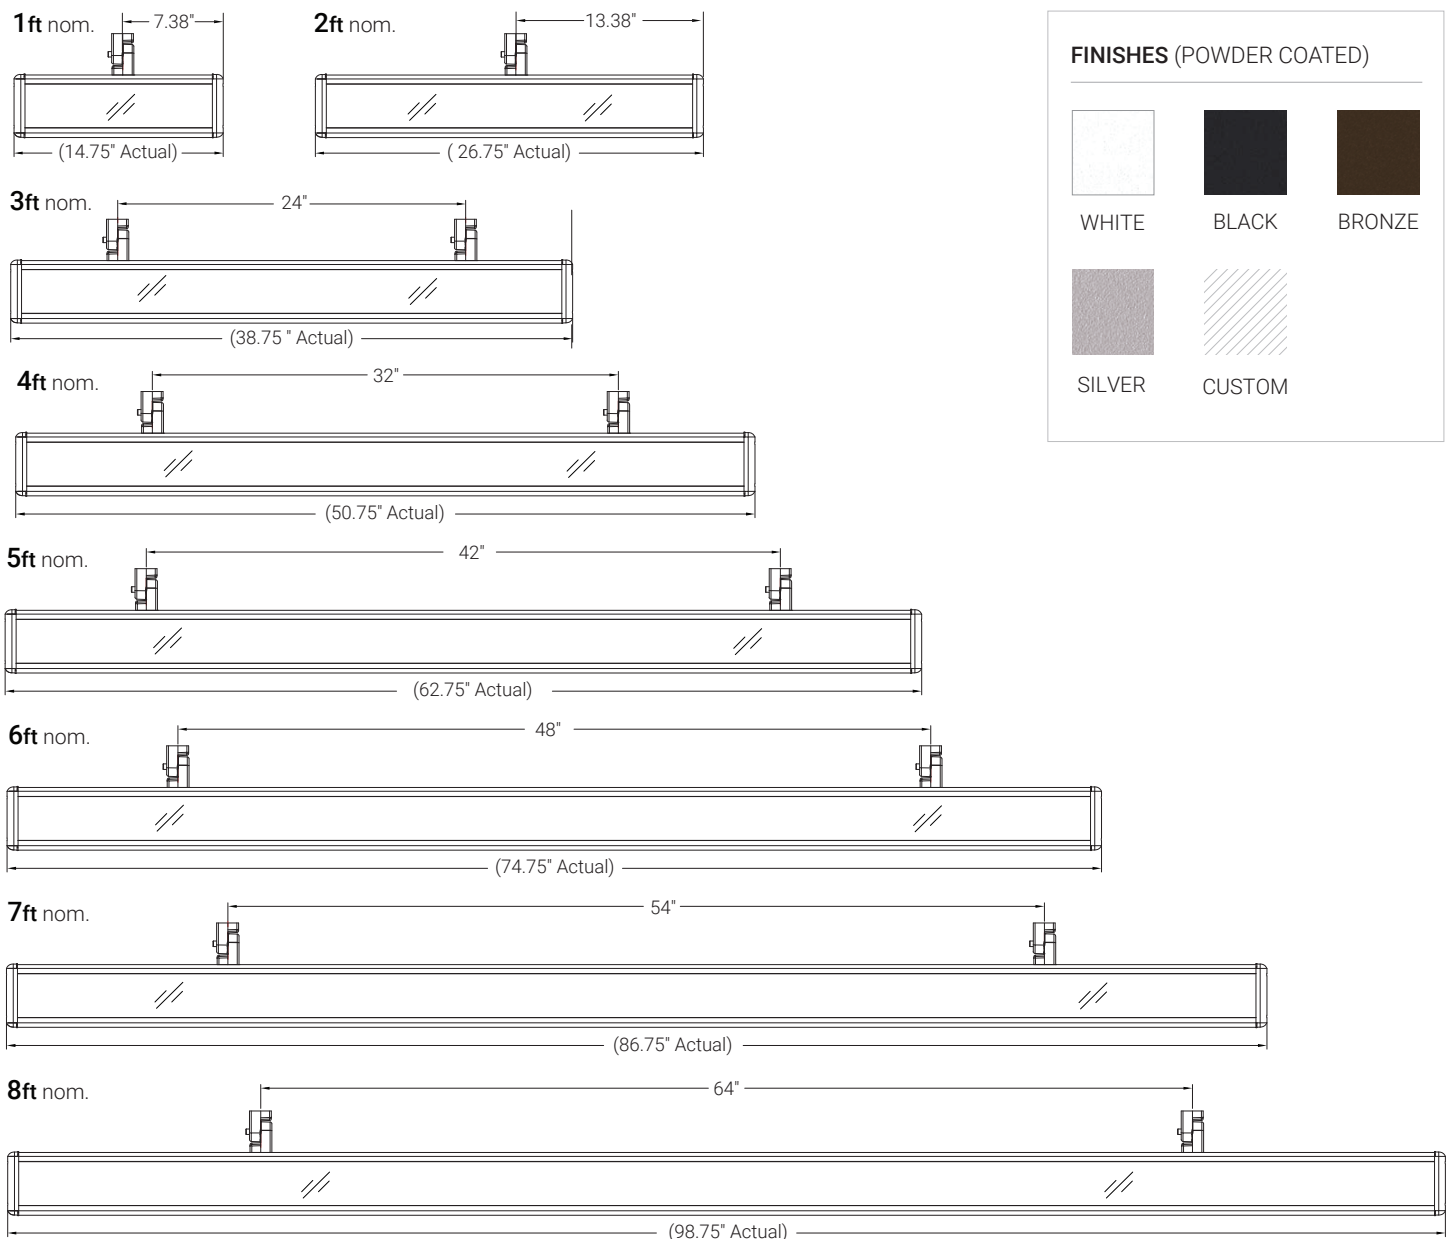

FIXTURE SIZES

* Specifications sheets are subject to change without notification.