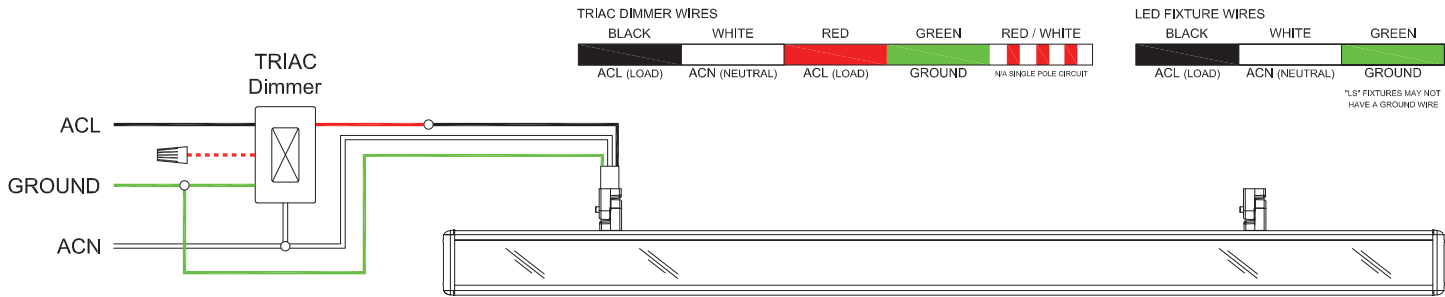

Omegalux® Signlighter 1200s

ELECTRICAL DETAILS

Non-Dimming | 3 Wire

TRIAC | Forward Phase | 3 Wire

Based on Lutron DIVA C•L DVCL-253P 250W

ELV | Reverse Phase | 3 Wire

Based on Lutron DIVA DVRP-253P 250W & Lutron DIVA DVELV-303P-WH 300W

Specifications sheets are subject to change without notification.