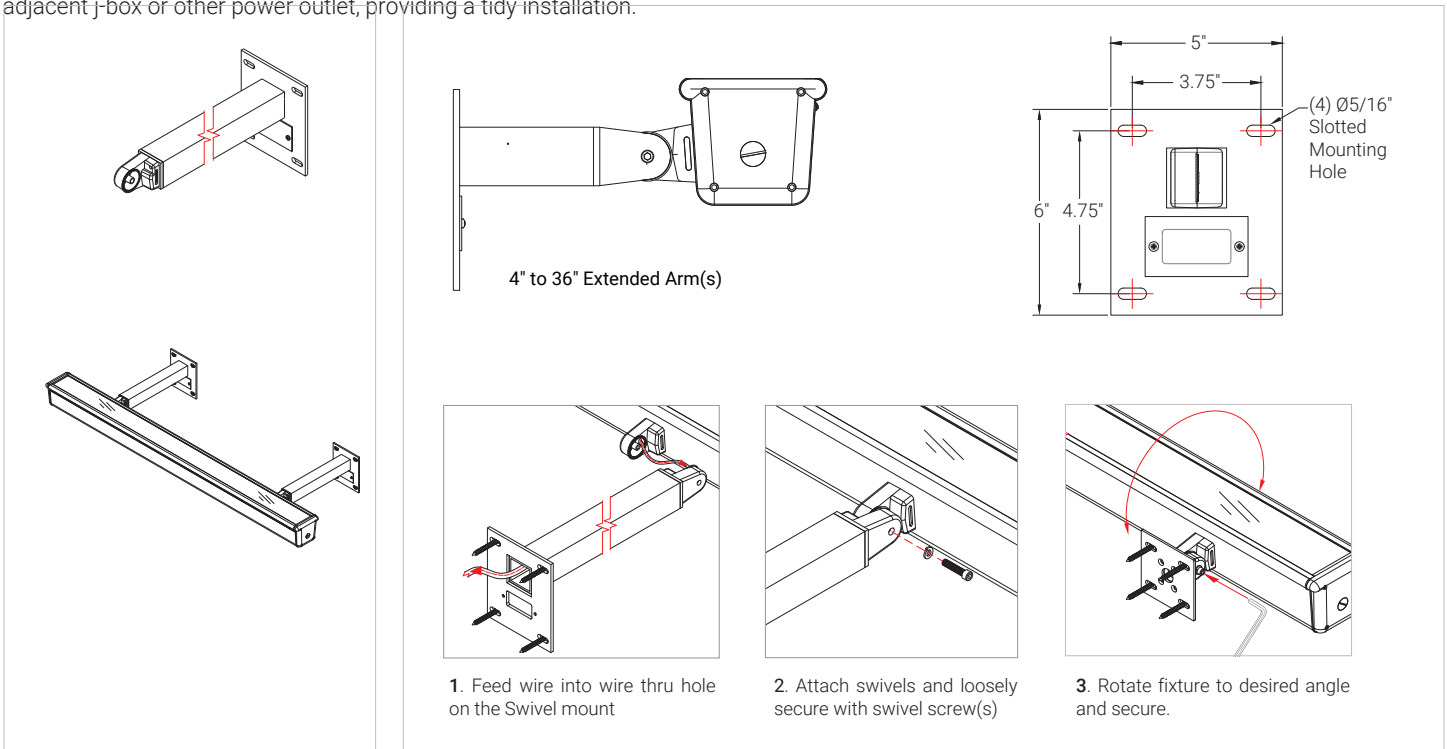

Extended Arm

With swivel mount, extended arm is available in 4"-36" lengths. Power cords are routed through arms, exiting close to the wall to connect to an adjacent j-box or other power outlet, providing a tidy installation.