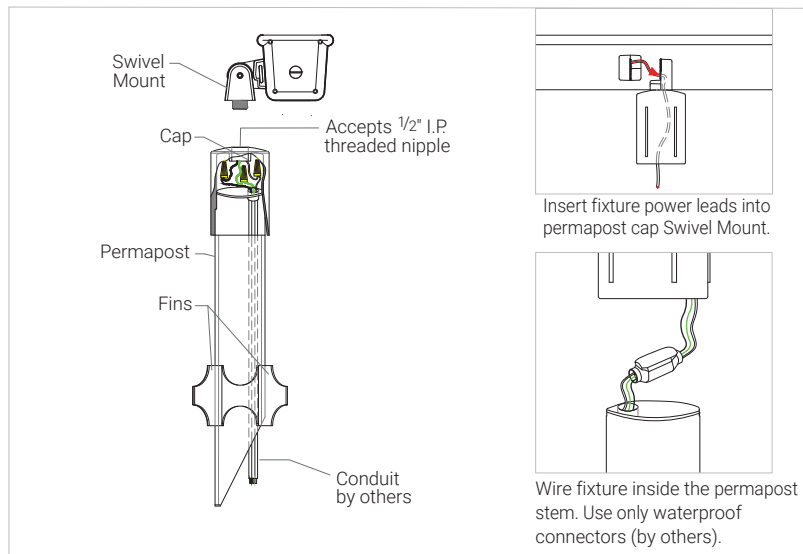

### L Bracket

Allows for a surface mounting with a swivel tilt. Weatherproof cord exits 3" from the back right end of individual fixtures with the lens in the up position.

### Glare Shield

Minimizes a direct glare, while maintaining the LED output. Factory installed.

### Blade Louver

Minimizes a horizontal glare, while maintaining the LED output.

### Permapost

Provides easy at-grade installation. Includes swivel mount with 1/2" nipple. Fixture must be mounted at least 4" above ground level to avoid water accumulation.

Specifications sheets are subject to change without notification.