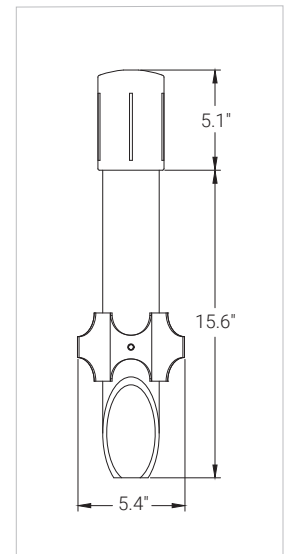

Permapost

Provides easy at-grade installation. Includes swivel mount with 1/2" nipple. Fixture must be mounted at least 4" above ground level to avoid water accumulation.