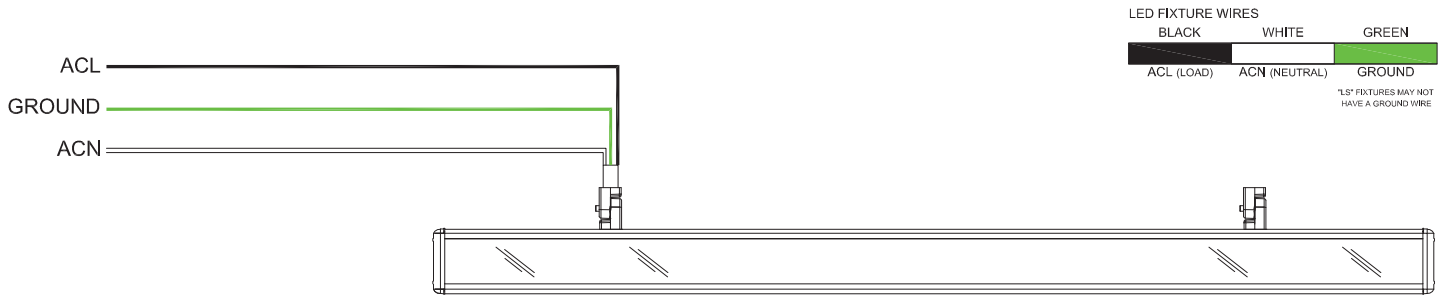

Omegalux® Signlighter 1200s

ELECTRICAL DETAILS

Non-Dimming | 3 Wire

TRIAC | Forward Phase | 3 Wire

Based on Lutron DIVA C•L DVCL-253P 250W