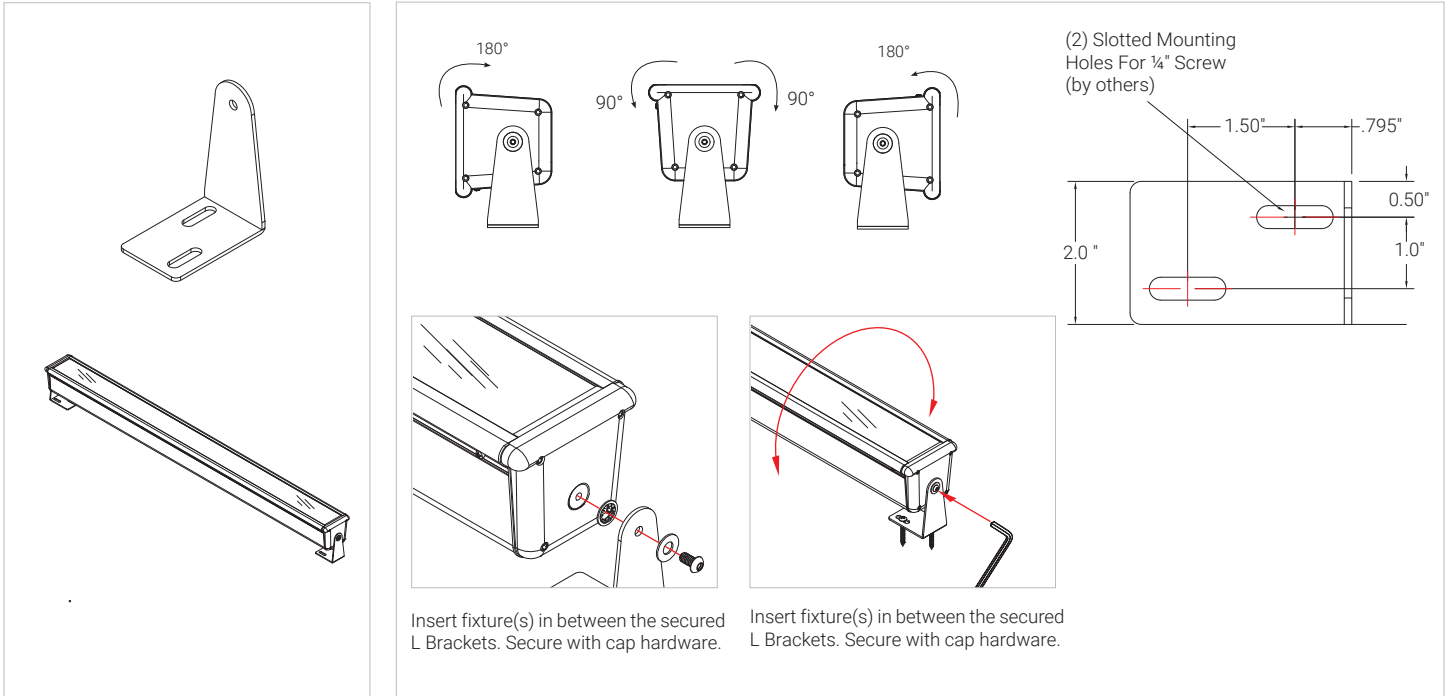

### Swivel Mount

A heavy duty adjustable swivel mount with mounting plate. Wires are routed through the swivel mount, exiting close to the wall to connect to an adjacent j-box or other power outlet, providing a tidy installation. 1/2" nipple (can be specified) mounts directly to weatherproof canopies.

### Extended Arm

With swivel mount, extended arm is available in 4"-36" lengths. Power cords are routed through arms, exiting close to the wall to connect to an adjacent j-box or other power outlet, providing a tidy installation.

### L Bracket

Allows for a surface mounting with a swivel tilt. Weatherproof cord exits 3" from the back right end of individual fixtures with the lens in the up position.