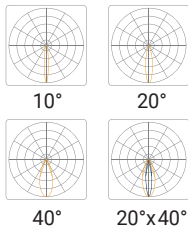

RGB + SOFTENER

Beam Angle	9 LED	18 LED	27 LED
10°	840lm	1690lm	2530lm
20°	810lm	1620lm	2440lm
40°	760lm	1530lm	2290lm
20°x40°	610lm	1230lm	1840lm