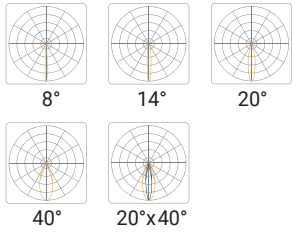

Gulfstream 4®/EXRGB

LUMINAIRE OPTIONS

RGB/EX

Beam Angle	36 LED	54 LED	72 LED
8°	3170lm	5460lm	7280lm
14°	3760lm	5340lm	7120lm
20°	3630lm	5150lm	6870lm
40°	3400lm	4820lm	6430lm
20°x40°	2740lm	3890lm	5190lm