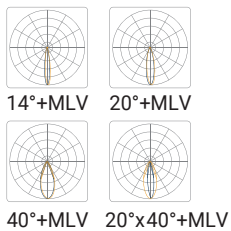

RGB/EX + MICRO LOUVER

Beam Angle	36 LED	54 LED	72 LED
14°	1880lm	2670lm	3560lm
20°	1810lm	2570lm	3430lm
40°	1700lm	2410lm	3210lm
20°x40°	1370lm	1940lm	2590lm