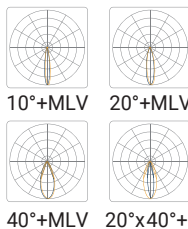

Length 11.7in (298mm)

72 LED

2in (50mm)

Length 15.1in (384mm)

Height
11.8in (300mm)

Width 2.4in (62mm)

Gulfstream 4[®] RGB

LUMINAIRE OPTIONS

RGB

Beam Angle	9 LED	18 LED	27 LED
6°	790lm	1580lm	2370lm
10°	940lm	1880lm	2820lm
20°	900lm	1810lm	2720lm
40°	850lm	1700lm	2550lm
20°x40°	680lm	1370lm	2050lm

RGB + SOFTENER

Beam Angle	9 LED	18 LED	27 LED
10°	840lm	1690lm	2530lm
20°	810lm	1620lm	2440lm
40°	760lm	1530lm	2290lm
20°x40°	610lm	1230lm	1840lm

RGB + WIDE OPTIC

Beam Angle	9 LED	18 LED	27 LED
10°	700lm	1410lm	2110lm
20°	670lm	1350lm	2040lm
40°	630lm	1270lm	1910lm
20°x40°	510lm	1020lm	1530lm

RGB + MICRO LOUVER

Beam Angle	9 LED	18 LED	27 LED
10°	470lm	940lm	1410lm
20°	450lm	900lm	1360lm
40°	420lm	850lm	1270lm
20°x40°	340lm	680lm	1020lm