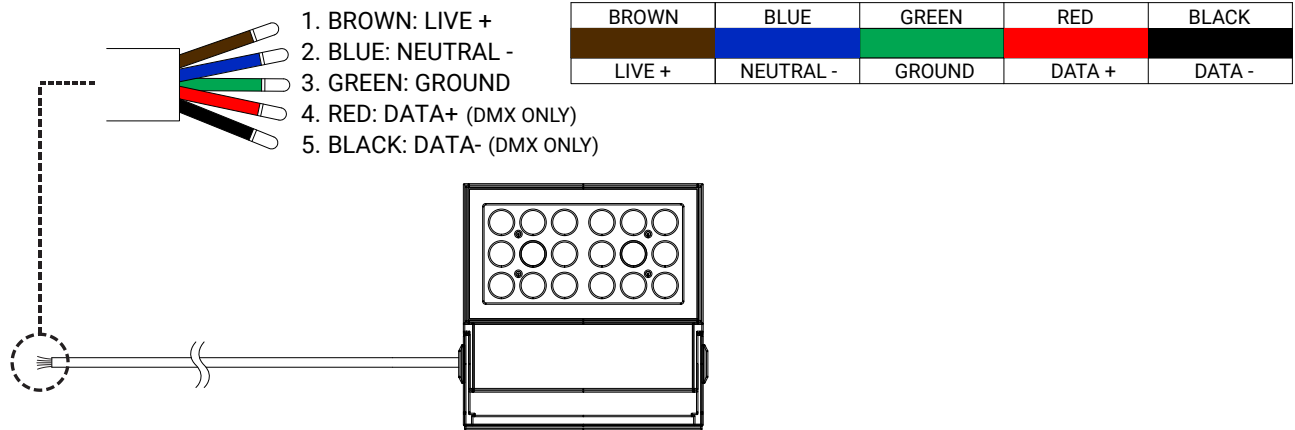

ELECTRICAL DETAILS

RGB/RGBW | 120-277V AC

*Custom cord lengths available **GS4-JBOX required for daisy chain

ORDERING GUIDE

GULFSTREAM 4 - RGB

GS4							
SERIES	LED QTY	CCT	VOLTAGE	CONTROLS	BEAM ANGLE	MOUNTING	OPTIONS
GS4 GULFSTREAM 4	9 18 27	RGB	U 120-277V	DMX/RDM DMX/RDM PWM* PWM ND NON DIMMING	6 10 20 40 20x40	AB ANCHOR BASE GS GROUND SPIKE PP PERMAPOST PM POLE MOUNT CU CUSTOM	SFT SOFTENER MLV MICRO LOUVER WDH WIDE OPTIC - HORIZONTAL WDV WIDE OPTIC - VERTICAL N NONE

*PWM - Wireless Casambi Control **PWM available for 9 LED remote driver only

GULFSTREAM 4/EX - RGB

GS4EX							
SERIES	LED QTY	CCT	VOLTAGE	CONTROLS	BEAM ANGLE	MOUNTING	OPTIONS
GS4EX GULFSTREAM 4 EX	36 54 72	RGB	U 120-277V	DMX/RDM DMX/RDM ND NON DIMMING	8 14 20 40 20x40	AB ANCHOR BASE GS GROUND SPIKE PP PERMAPOST PM POLE MOUNT CU CUSTOM	SFT SOFTENER MLV MICRO LOUVER WDH WIDE OPTIC - HORIZONTAL WDV WIDE OPTIC - VERTICAL N NONE

GS4 - MOUNTING ACCESSORIES

PART #	DESCRIPTION
GS4-JBOX	GS4 -JUNCTION BOX