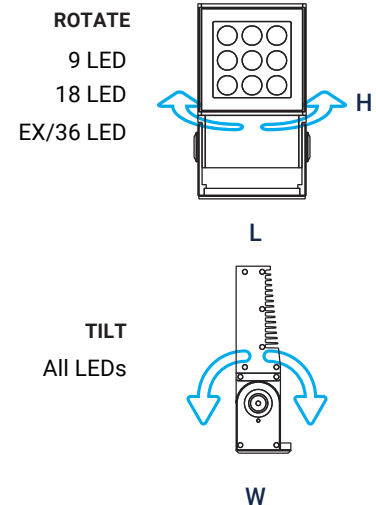

Gulfstream 4® RGB

Gulfstream 4®/EX RGB

Spotlight LED

120-277V AC | IP67

ORGATECH®

Compact Design

Rotate + Tilt System

IP67 Protection

DMX / RDM

Various Optics & Glare Control

Flexible Installation

The Gulfstream 4® RGB is a DMX 512 controlled LED spot and flood fixture. The fixture is designed with a slim 1.97" wide profile discreetly integrating the fixture into any architectural design while providing precise and powerful color changing illumination. The Gulfstream 4 uses an array of optics to improve performance and the lumens for grazing and wallwash applications.

Technical Specifications

Product	GS4-9*	GS4-18	GS4-27
	GS4EX-36	GS4EX-54	GS4EX-72
Voltage	120V- 277V AC		
Wattage	30W	56W	82W
	RGB/EX 103W	151W	198W
Efficacy	Up to 43 lm/W		
Lumens**	940lm	1880lm	2820lm
	RGB/EX 3760lm	5340lm	7120lm
Dimensions (LxWxH)	4.96"x2.44"x8.27"	8.35"x2.44"x8.27"	11.73"x2.44"x8.27"
	RGB/EX 8.35"x2.44"x11.8"	11.73"x2.44"x11.8"	15.11"x2.44"x11.8"
Weight	2.65 lbs(1.2Kg)	4.63 lbs(2.10Kg)	5.95 lbs(2.7Kg)
	RGB/EX 9.26 lbs(4.2Kg)	11.9 lbs(5.4Kg)	14.1 lbs(6.4Kg)

Operating Temp	min -20°C (-5°F) / max 50°C (122°F)
Storage Temp	min -30°C (-22°F) / max 80°C (176°F)
Light distribution	6° / 10° / 20° / 40° / 20°x 40°
	RGB/EX 8° / 14° / 20° / 40° / 20°x 40°
CCT	RGB
Color rendering index	80+
Control	DMX with RDM, PWM*
LED lifetime	LM90 ≤ 51,400h
Housing	Extruded & die-casted aluminum / Tempered glass lens
Finish	Dark gray
Ingress	IP67

*9 LED remote PWM driver only **RGB based on 10° optics. RGB/EX based on 14° optics