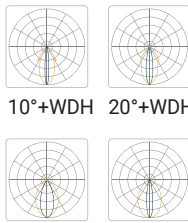

Technical Specifications

Product	GS4-9*	GS4-18	GS4-27
	GS4EX-36	GS4EX-54	GS4EX-72
Voltage	120V- 277V AC		
Wattage	30W	56W	82W
	RGB/EX 103W	151W	198W
Efficacy	Up to 43 lm/W		
Lumens**	940lm	1880lm	2820lm
	RGB/EX 3760lm	5340lm	7120lm
Dimensions (LxWxH)	4.96"x2.44"x8.27"	8.35"x2.44"x8.27"	11.73"x2.44"x8.27"
	RGB/EX 8.35"x2.44"x11.8"	11.73"x2.44"x11.8"	15.11"x2.44"x11.8"
Weight	2.65 lbs(1.2Kg)	4.63 lbs(2.10Kg)	5.95 lbs(2.7Kg)
	RGB/EX 9.26 lbs(4.2Kg)	11.9 lbs(5.4Kg)	14.1 lbs(6.4Kg)

Length 11.7in (298mm)

72 LED

2in (50mm)

Length 15.1in (384mm)

Height
11.8in (300mm)

Width 2.4in (62mm)

Gulfstream 4[®] RGB

LUMINAIRE OPTIONS

RGB

Beam Angle	9 LED	18 LED	27 LED
6°	790lm	1580lm	2370lm
10°	940lm	1880lm	2820lm
20°	900lm	1810lm	2720lm
40°	850lm	1700lm	2550lm
20°x40°	680lm	1370lm	2050lm

RGB + SOFTENER

Beam Angle	9 LED	18 LED	27 LED
10°	840lm	1690lm	2530lm
20°	810lm	1620lm	2440lm
40°	760lm	1530lm	2290lm
20°x40°	610lm	1230lm	1840lm

RGB + WIDE OPTIC

Beam Angle	9 LED	18 LED	27 LED
10°	700lm	1410lm	2110lm
20°	670lm	1350lm	2040lm
40°	630lm	1270lm	1910lm
20°x40°	510lm	1020lm	1530lm

RGB + MICRO LOUVER

Beam Angle	9 LED	18 LED	27 LED
10°	470lm	940lm	1410lm
20°	450lm	900lm	1360lm
40°	420lm	850lm	1270lm
20°x40°	340lm	680lm	1020lm