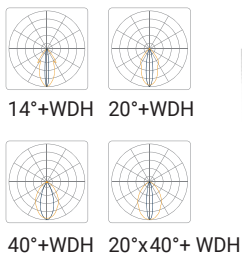

RGB + WIDE OPTIC

Beam Angle	9 LED	18 LED	27 LED
10°	700lm	1410lm	2110lm
20°	670lm	1350lm	2040lm
40°	630lm	1270lm	1910lm
20°x40°	510lm	1020lm	1530lm

RGB + MICRO LOUVER

Beam Angle	9 LED	18 LED	27 LED
10°	470lm	940lm	1410lm
20°	450lm	900lm	1360lm
40°	420lm	850lm	1270lm
20°x40°	340lm	680lm	1020lm

Gulfstream 4®/EXRGB

LUMINAIRE OPTIONS

RGB/EX

Beam Angle	36 LED	54 LED	72 LED
8°	3170lm	5460lm	7280lm
14°	3760lm	5340lm	7120lm
20°	3630lm	5150lm	6870lm
40°	3400lm	4820lm	6430lm
20°x40°	2740lm	3890lm	5190lm

RGB/EX + SOFTENER

Beam Angle	36 LED	54 LED	72 LED
14°	3380lm	4800lm	6400lm
20°	3260lm	4630lm	6180lm
40°	3060lm	4330lm	5780lm
20°x40°	2460lm	3500lm	4670lm

RGB/EX + WIDE OPTIC

Beam Angle	36 LED	54 LED	72 LED
14°	2820lm	4000lm	5340lm
20°	2720lm	3860lm	5150lm
40°	2550lm	3610lm	4820lm
20°x40°	2050lm	2910lm	3890lm