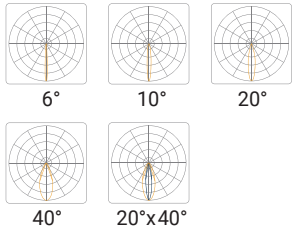

Gulfstream 4® RGB

LUMINAIRE OPTIONS

RGB

Beam Angle	9 LED	18 LED	27 LED
6°	790lm	1580lm	2370lm
10°	940lm	1880lm	2820lm
20°	900lm	1810lm	2720lm
40°	850lm	1700lm	2550lm
20°x40°	680lm	1370lm	2050lm