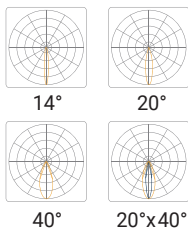

RGB/EX + SOFTENER

Beam Angle	36 LED	54 LED	72 LED
14°	3380lm	4800lm	6400lm
20°	3260lm	4630lm	6180lm
40°	3060lm	4330lm	5780lm
20°x40°	2460lm	3500lm	4670lm