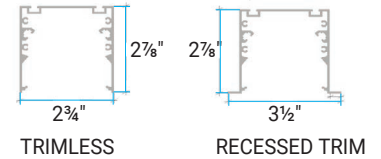

Streamline 7100

Indoor Linear LED

24V DC | 120-277VAC

ORGATECH