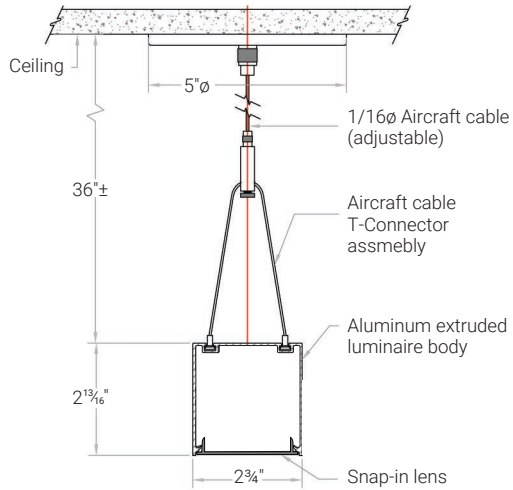

MOUNTING OPTIONS

SUSPENDED CABLE

Provides a pendant mount with a low voltage aircraft cable available at your requested length.