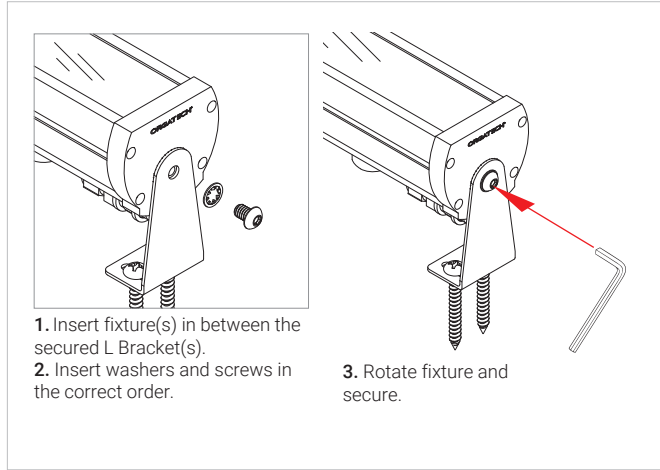

MOUNTING INSTALLATION

L-BRACKET

Surface mounts in position with No. 10 screws (not supplied). All fixtures require two brackets.