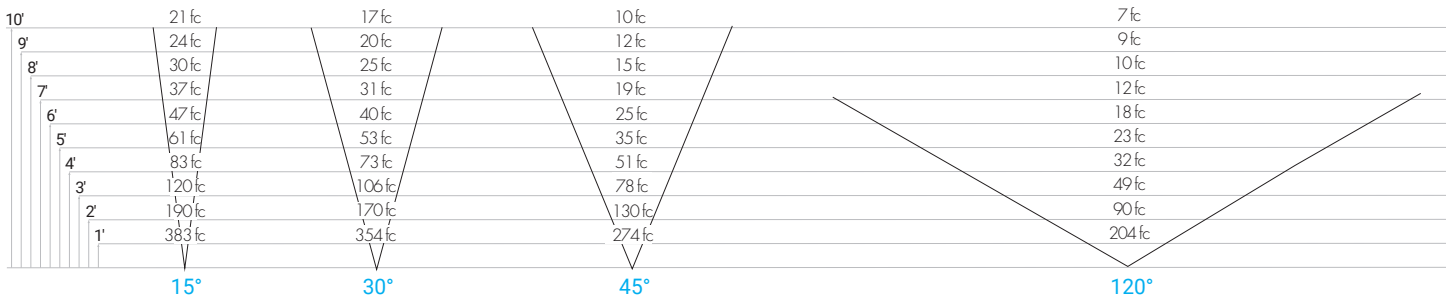

PHOTOMETRIC DATA - LH 4.5W/ft (based off 4ft fixture)