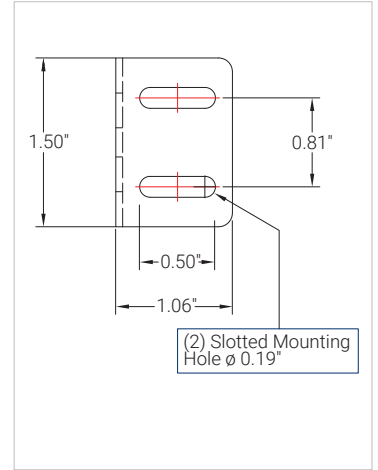

MOUNTING INSTALLATION

L-BRACKET

Surface mounts in position with No. 10 screws (not supplied). All fixtures require two brackets.