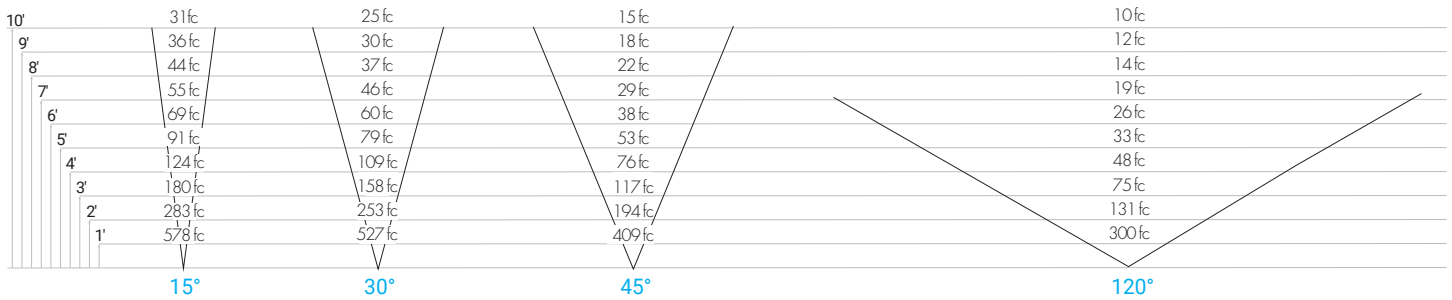

PHOTOMETRIC DATA - LEH 6.7W/ft (based off 4ft fixture)