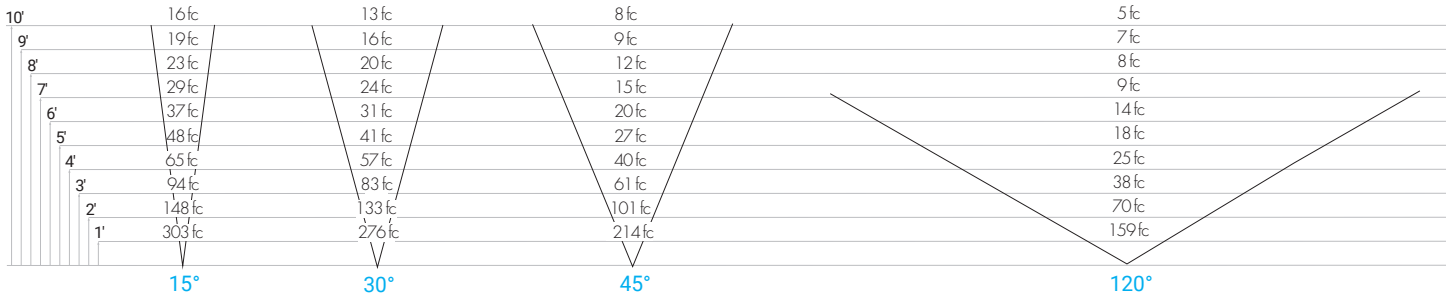

### PHOTOMETRIC DATA - LS 3.5W/ft (based off 4ft fixture)