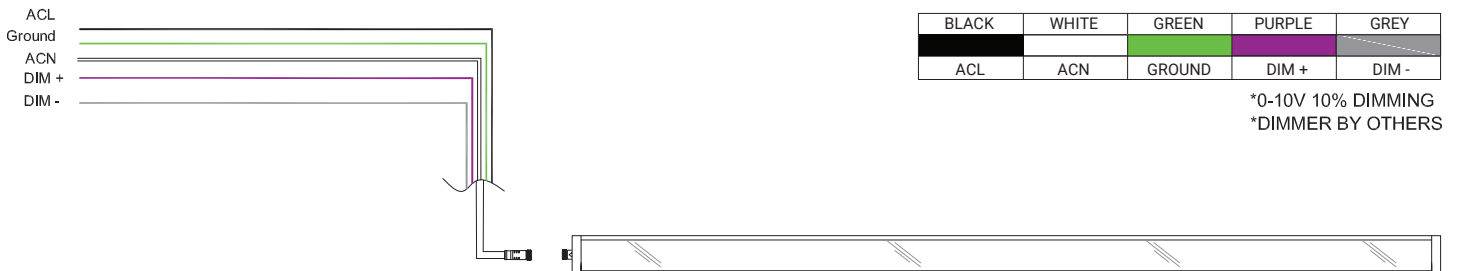

0-10V Dimming | 5 Wire