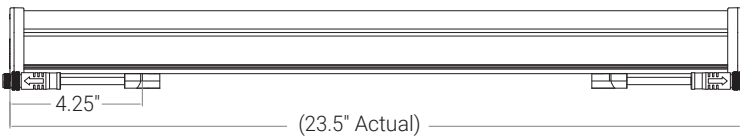

Minatura® 1300

FIXTURE SIZES

1ft nom.

2ft nom.

3ft nom.

4ft nom.