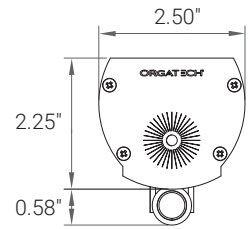

### PHOTOMETRIC DATA - LS 3.5W/ft (based off 4ft fixture)

### PHOTOMETRIC DATA - LH 4.5W/ft (based off 4ft fixture)

### PHOTOMETRIC DATA - LEH 6.7W/ft (based off 4ft fixture)

## FIXTURE SIZES

1ft nom.

2ft nom.

3ft nom.

4ft nom.