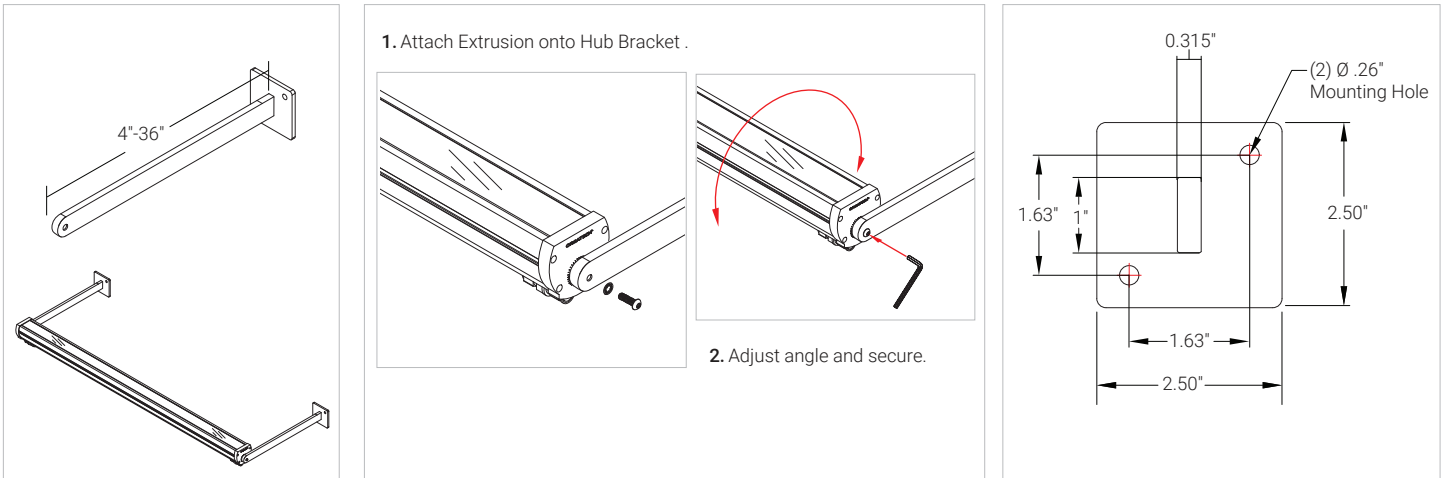

EXTENDED HUB BRACKET

Available in 4"-36" lengths.

Specifications sheets are subject to change without notification.