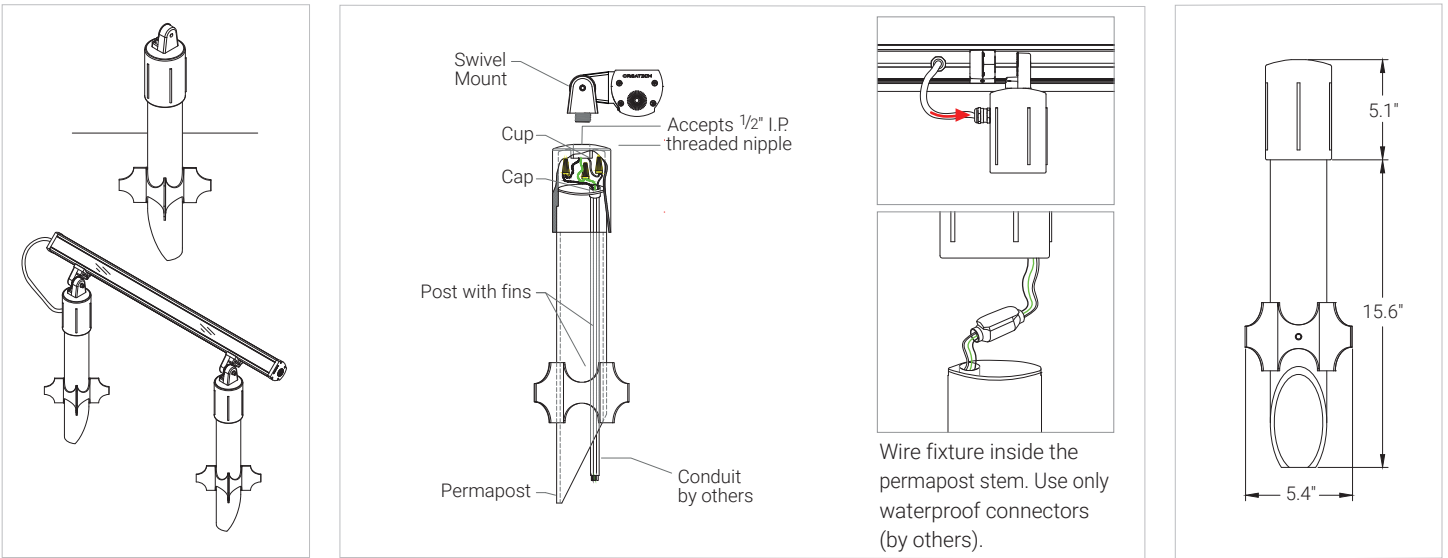

STARTER CABLE

(input side)

JUMPER CABLE

(input side)

(output side)

END CAP (output side)

PART

DESCRIPTION

M12-SC-4FT	48" Starter Cable

PART

DESCRIPTION

M12-JC-1FT	12" Jumper Cable
M12-JC-2FT	24" Jumper Cable
M12-JC-3FT	36" Jumper Cable
M12-JC-4FT	48" Jumper Cable

PART

DESCRIPTION

M12-FC-ENDCAP	End Cap (output side)

*longer cable lengths available per request.

Specifications sheets are subject to change without notification.