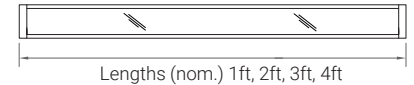

Minatura 1300

Linear Wallwash LED

120-277VAC