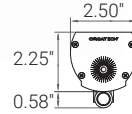

Minatura 1300

Linear Wallwash LED

120-277VAC