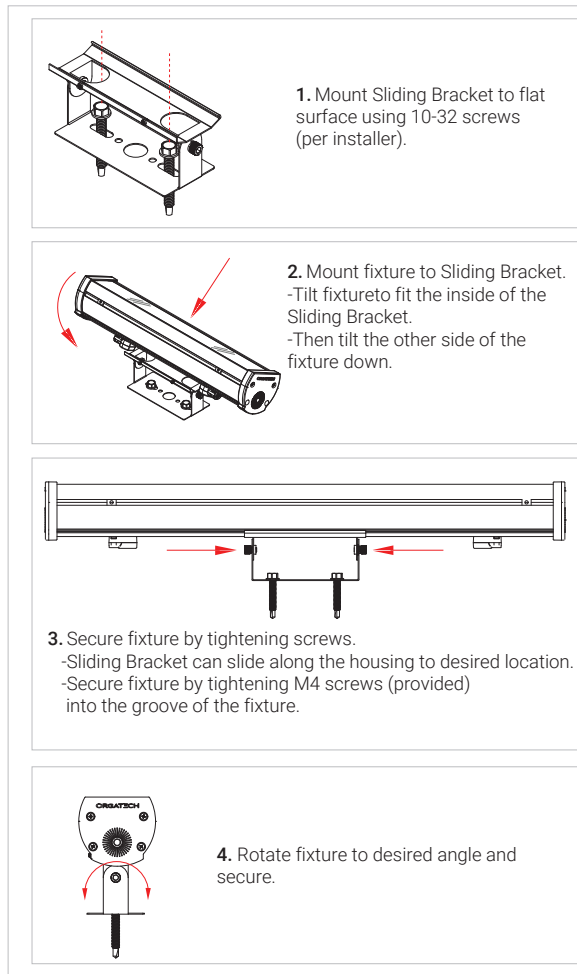

SLIDING BRACKET

Surface Mount Aluminum Sliding bracket. Designed to allow the fixture to rotate and aim 180 degrees and mount flat to any surface. Two Brackets required for fixtures longer than 2 ft.