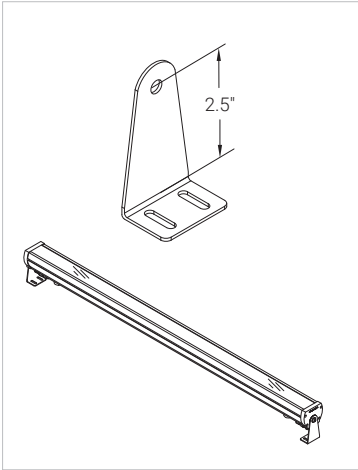

MOUNTING INSTALLATION

L-BRACKET

Surface mounts in position with No. 10 screws (not supplied). All fixtures require two brackets.