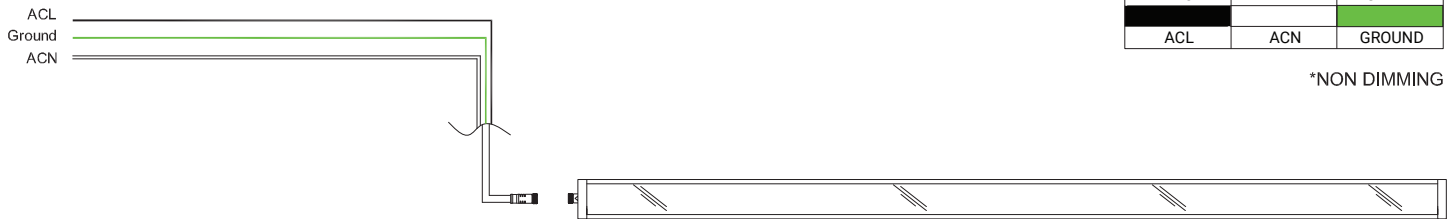

ELECTRICAL DETAILS

Non-Dimming | 3 Wire