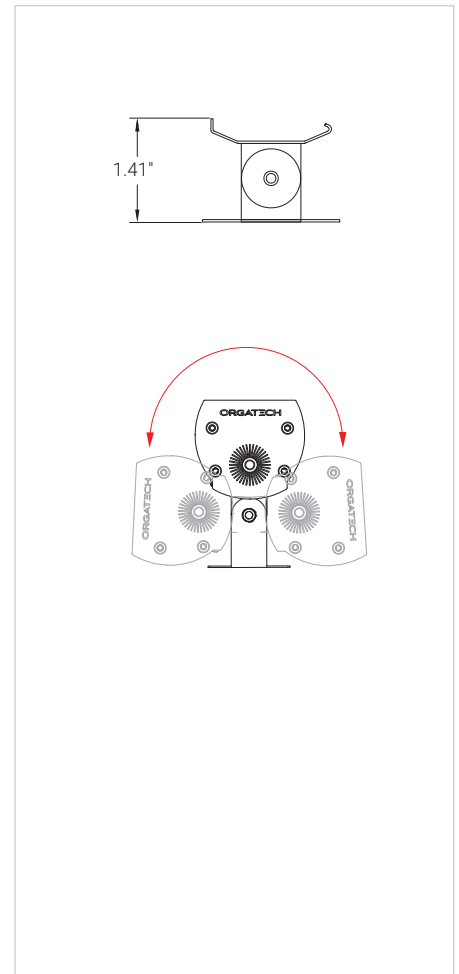

SLIDING BRACKET

Surface Mount Aluminum Sliding bracket. Designed to allow the fixture to rotate and aim 180 degrees and mount flat to any surface. Two Brackets required for fixtures longer than 2 ft.